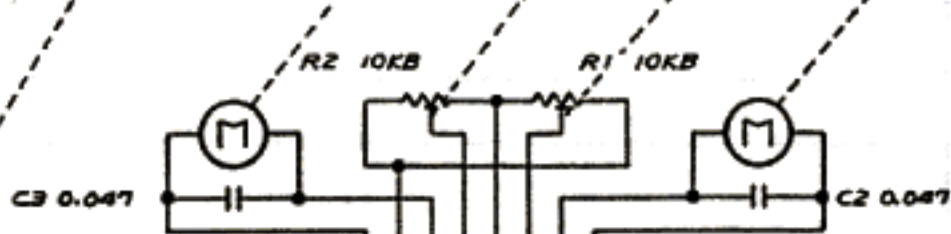

IC-AT100

SCHEMATIC DIAGRAM

SCHEMATHEEK
Beh. T. Hultermans
Postbus 4228
5604 EE Eindhoven

Downloaded by
Amateur Radio Directory

→ P D O M H S

MAIN

IC1, 2 NJM4558D
 Q1, 3, 15 2SD468
 Q2, 4, 14 2SB562
 Q5, 7, 9, 11, 19, 20 2SC945