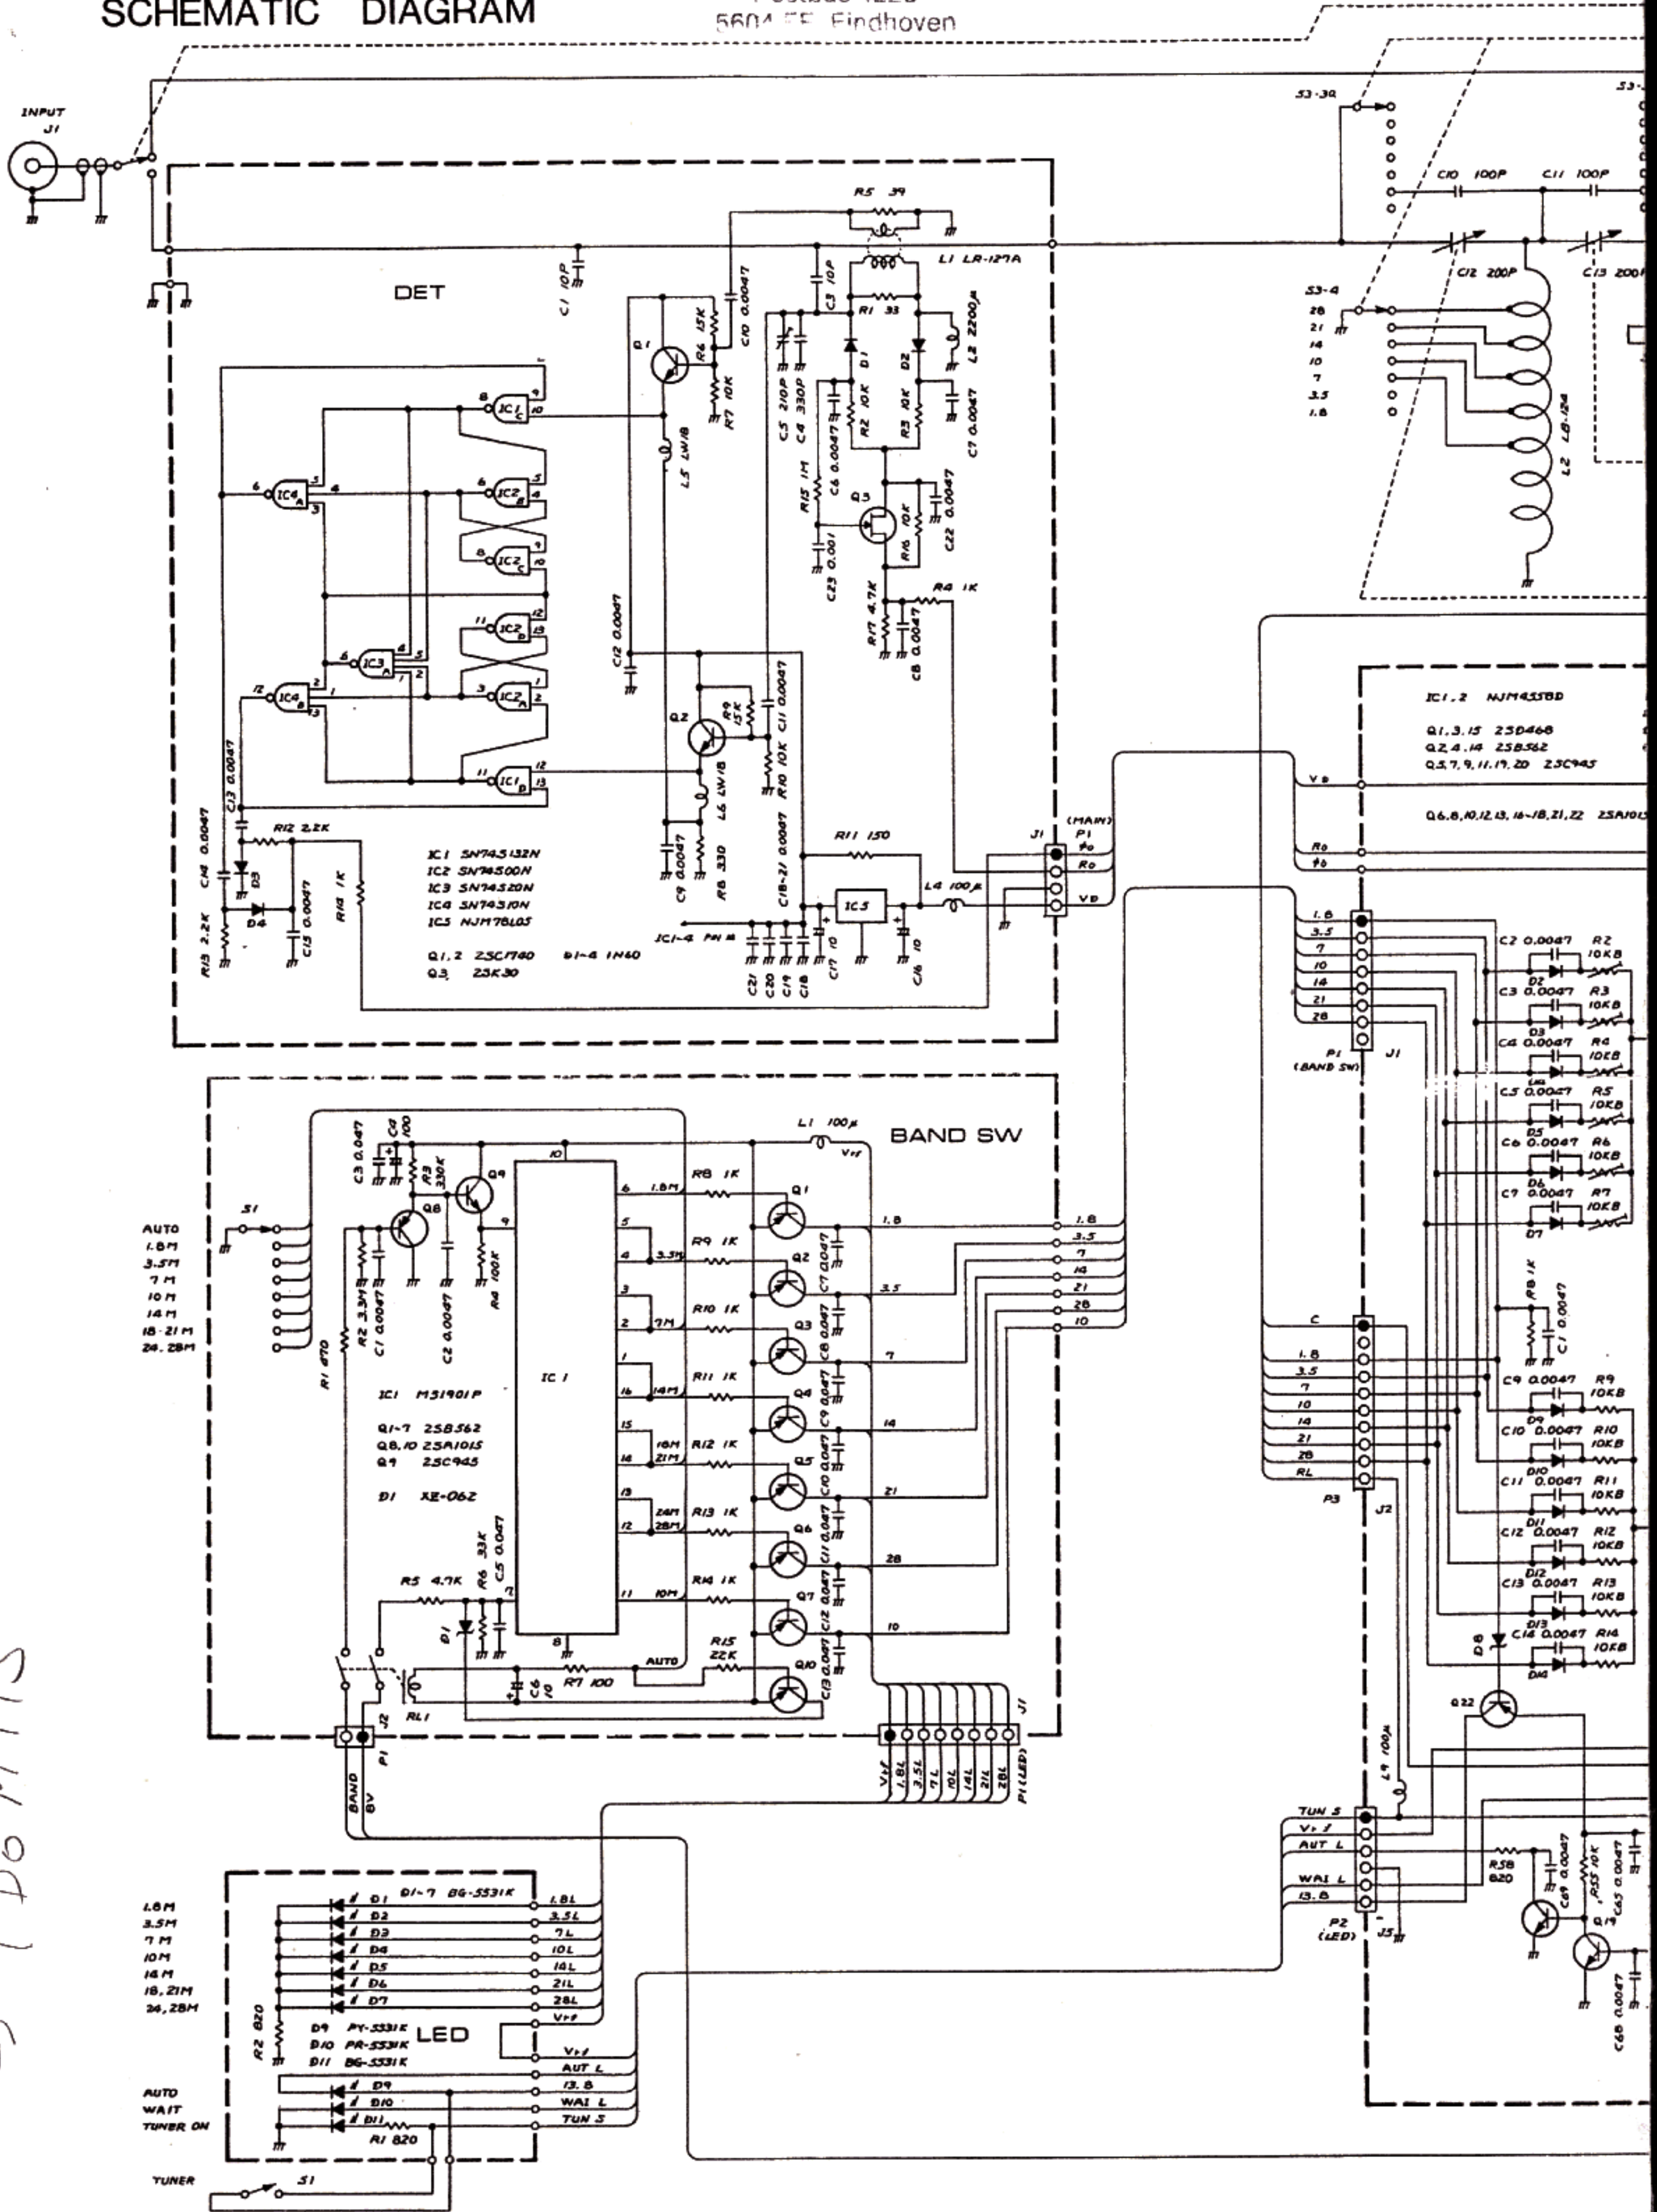

IC-AT100

SCHEMATIC DIAGRAM

SCHEMATHEEK
Beh. T. Hultermans
Postbus 4228
5604 EE Eindhoven

Downloaded by
Amateur Radio Directory

→ P D O M H S

MAIN

IC1, 2 NJM4558D
 Q1, 3, 15 2SD468
 Q2, 4, 14 2SB562
 Q5, 7, 9, 11, 19, 20 2SC945

D1-15, 20, 22-25 1SS53
 D8, 21 WZ046
 D26-29 TLR102
 D16-19 1S953

Q6, 8, 10, 12, 13, 16-18, 21, 22 2SA105