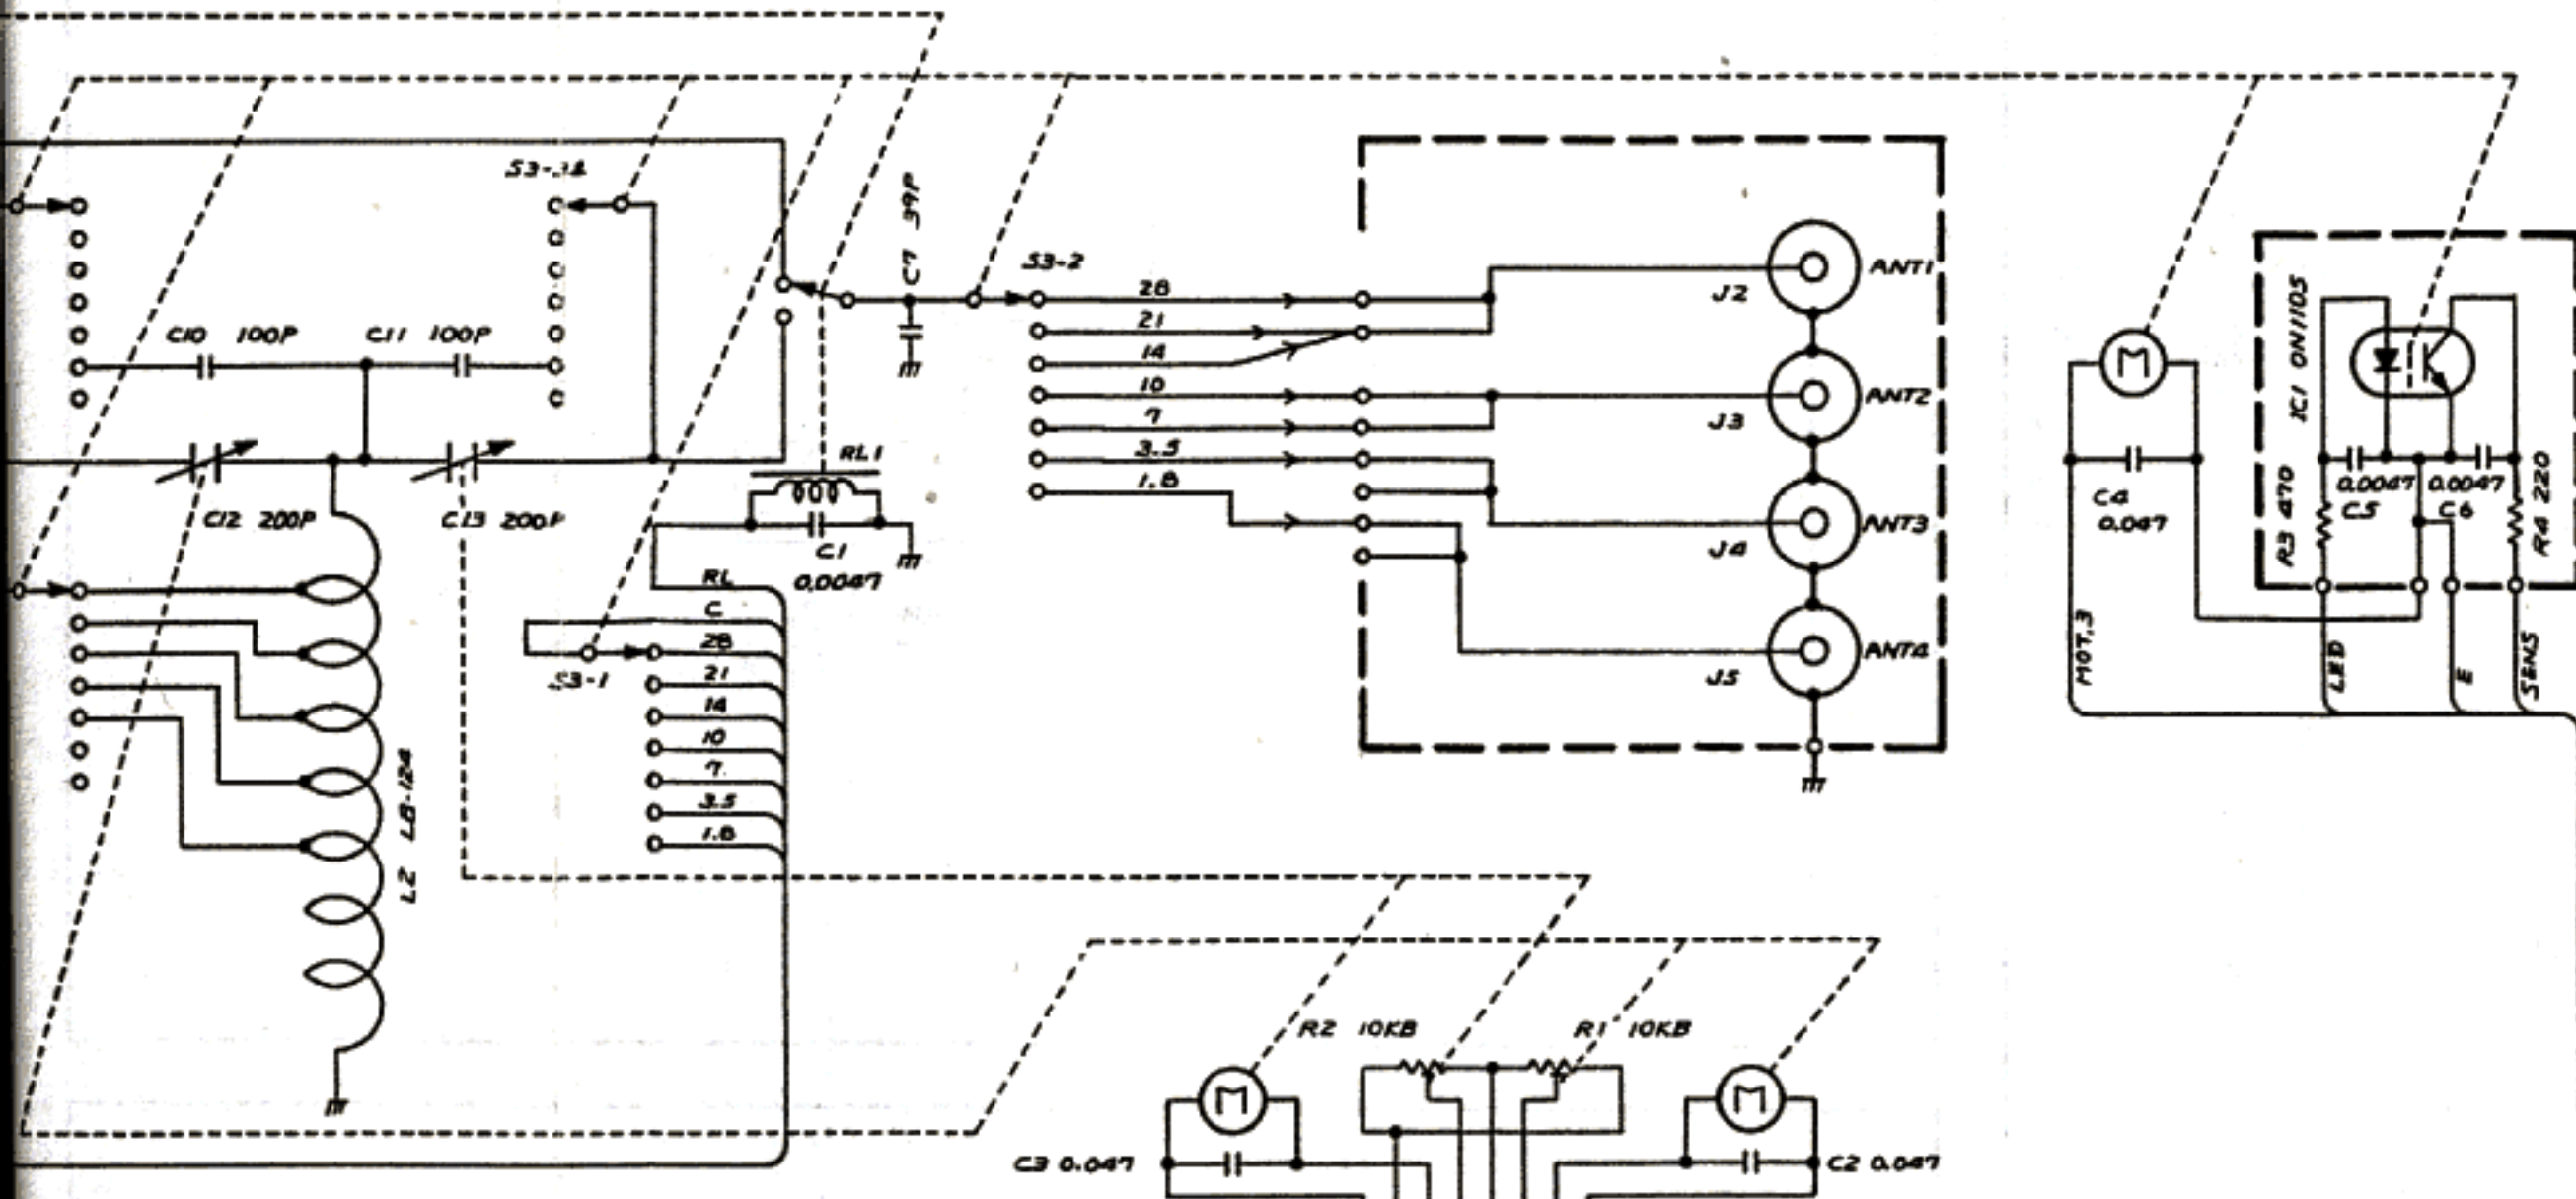

IC-AT100

SCHEMATIC DIAGRAM

SCHEMATHEEK
Beh. T. Hultermans
Postbus 4228
5604 EE Eindhoven

Downloaded by
Amateur Radio Directory

→ P D O M H S

MAIN

IC1, 2 NJM4558D
 Q1, 3, 15 2SD468
 Q2, 4, 14 2SB562
 Q5, 7, 9, 11, 19, 20 2SC945

D1-15, 20, 22-25 1SS53
 D8, 21 WZ046
 D26-29 TLR102
 D16-19 1S953

Q6, 8, 10, 12, 13, 16-18, 21, 22 2SA105