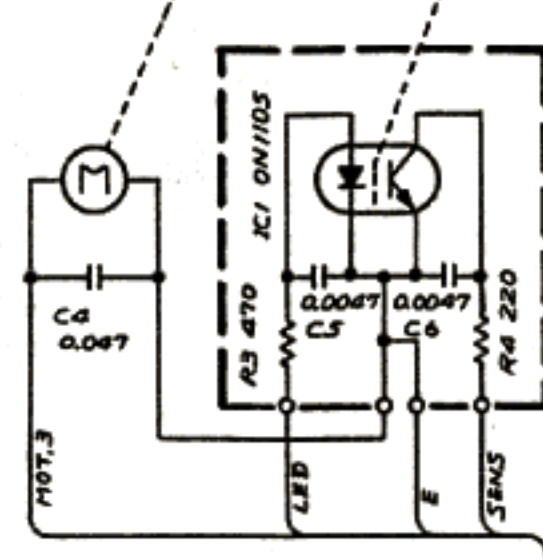

IC-AT100

SCHEMATIC DIAGRAM

SCHEMATHEEK
Beh. T. Hultermans
Postbus 4228
5604 EE Eindhoven

Downloaded by
Amateur Radio Directory

→ P D O M H S

MAIN

IC1, 2 NJM4558D
 Q1, 3, 15 2SD468
 Q2, 4, 14 2SB562
 Q5, 7, 9, 11, 19, 20 2SC945

D1-15, 20, 22-25 1SS53
 D8, 21 WZ046
 D26-29 TLR102
 D16-19 1S953

Q6, 8, 10, 12, 13, 16-18, 21, 22 2SA105