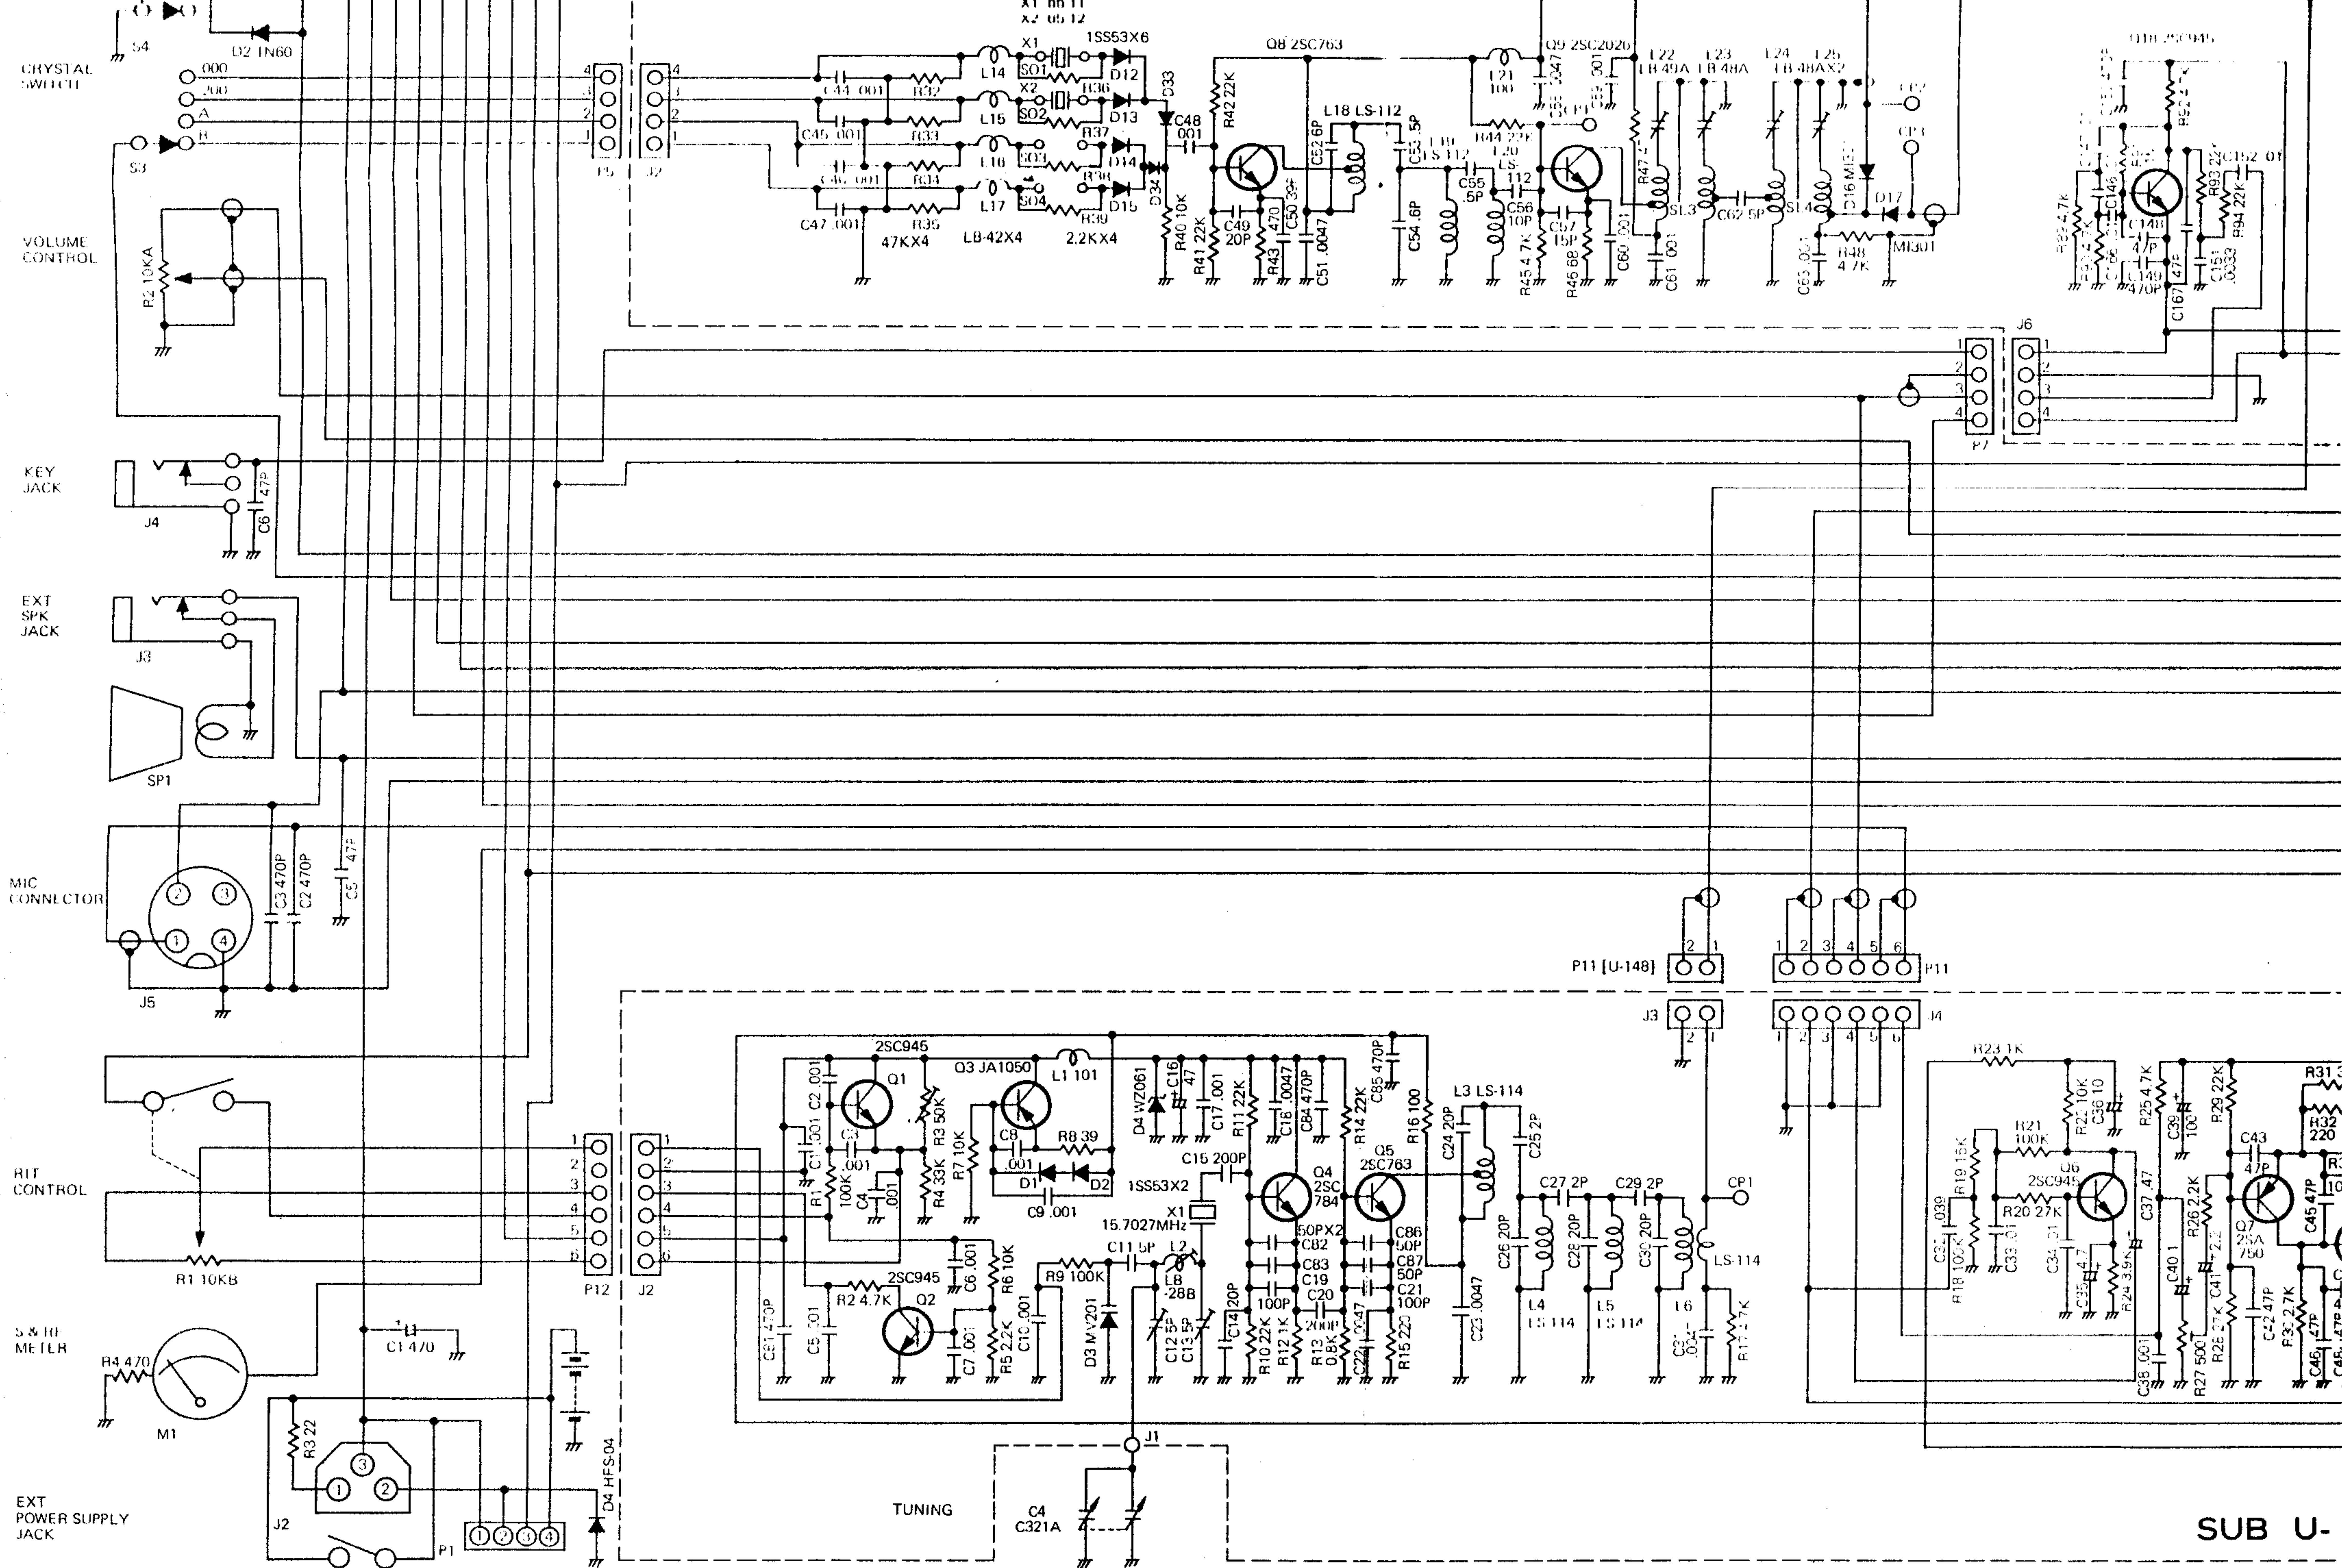

# IC-402

# SCHEMATIC DIAGRAM

Downloaded By   
  
Amateur Radio Directory

Downloaded By    
    
 Amateur Radio Directory

Downloaded By    
 Amateur Radio Directory

SUB U-147

Downloaded By   
  
 Amateur Radio Directory