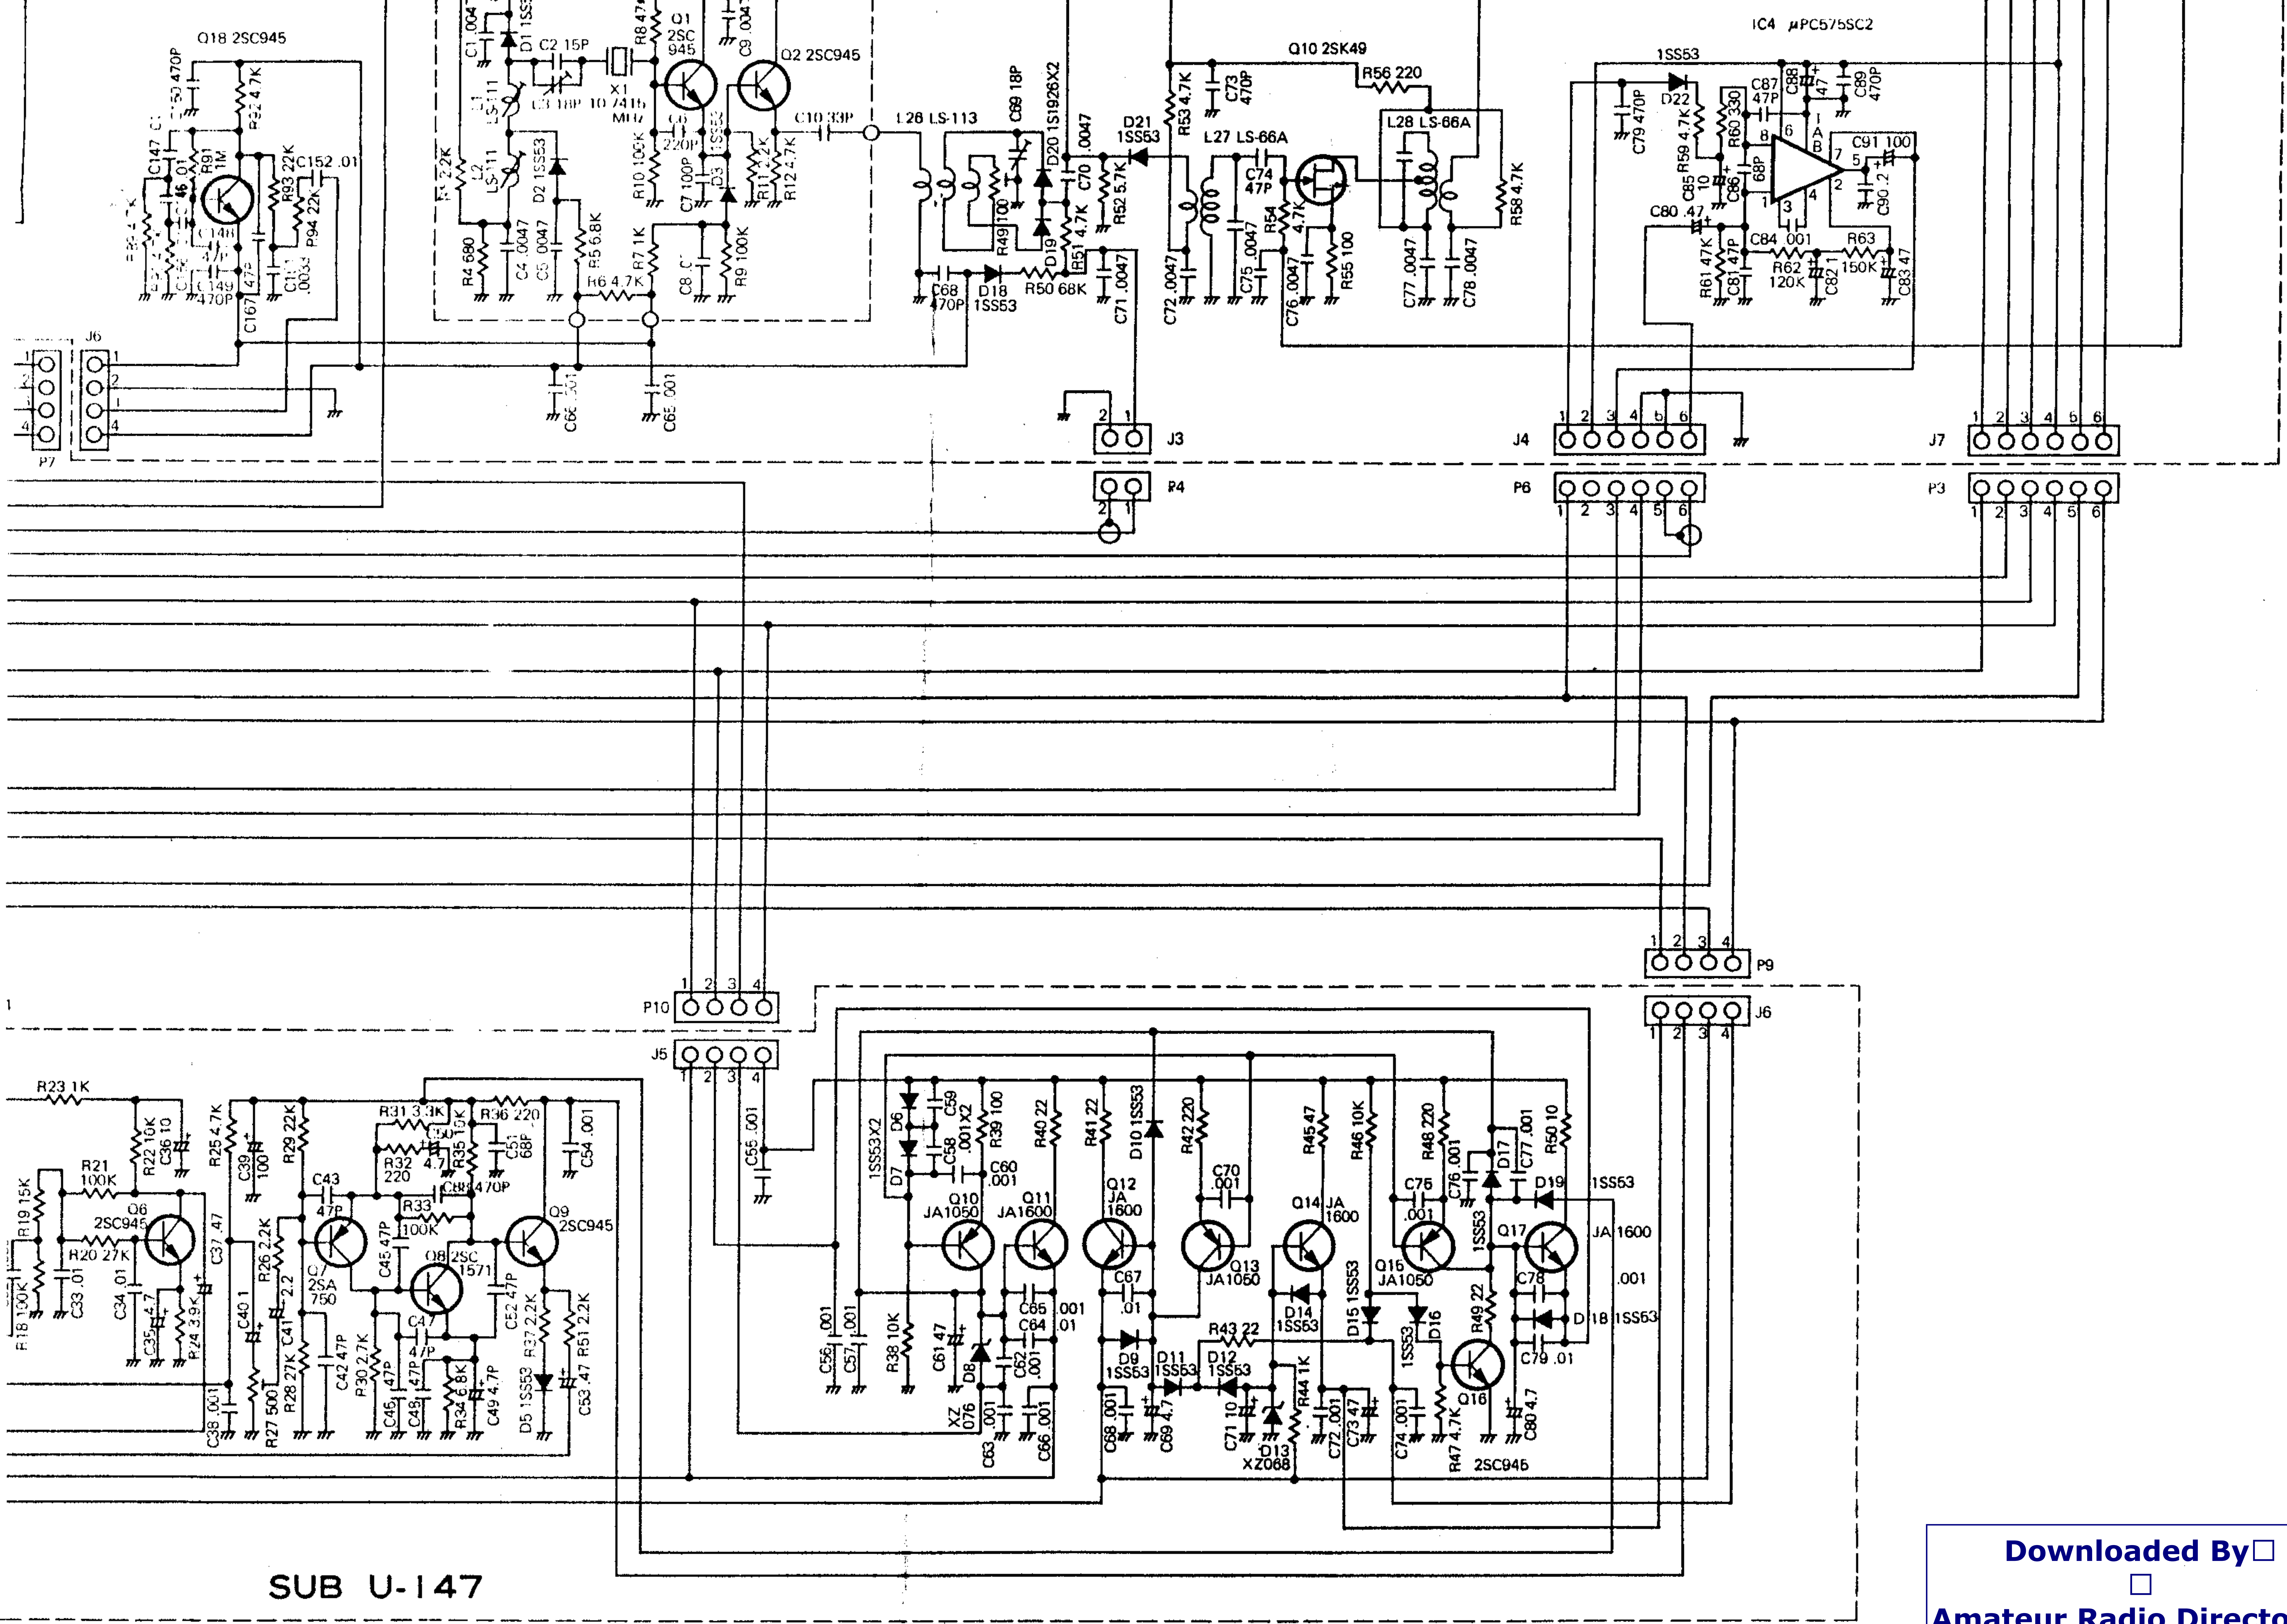

# IC-402

# SCHEMATIC DIAGRAM

Downloaded By   
  
Amateur Radio Directory

Downloaded By    
    
 Amateur Radio Directory

Downloaded By    
 Amateur Radio Directory

SUB U-147

Downloaded By   
  
 Amateur Radio Directory