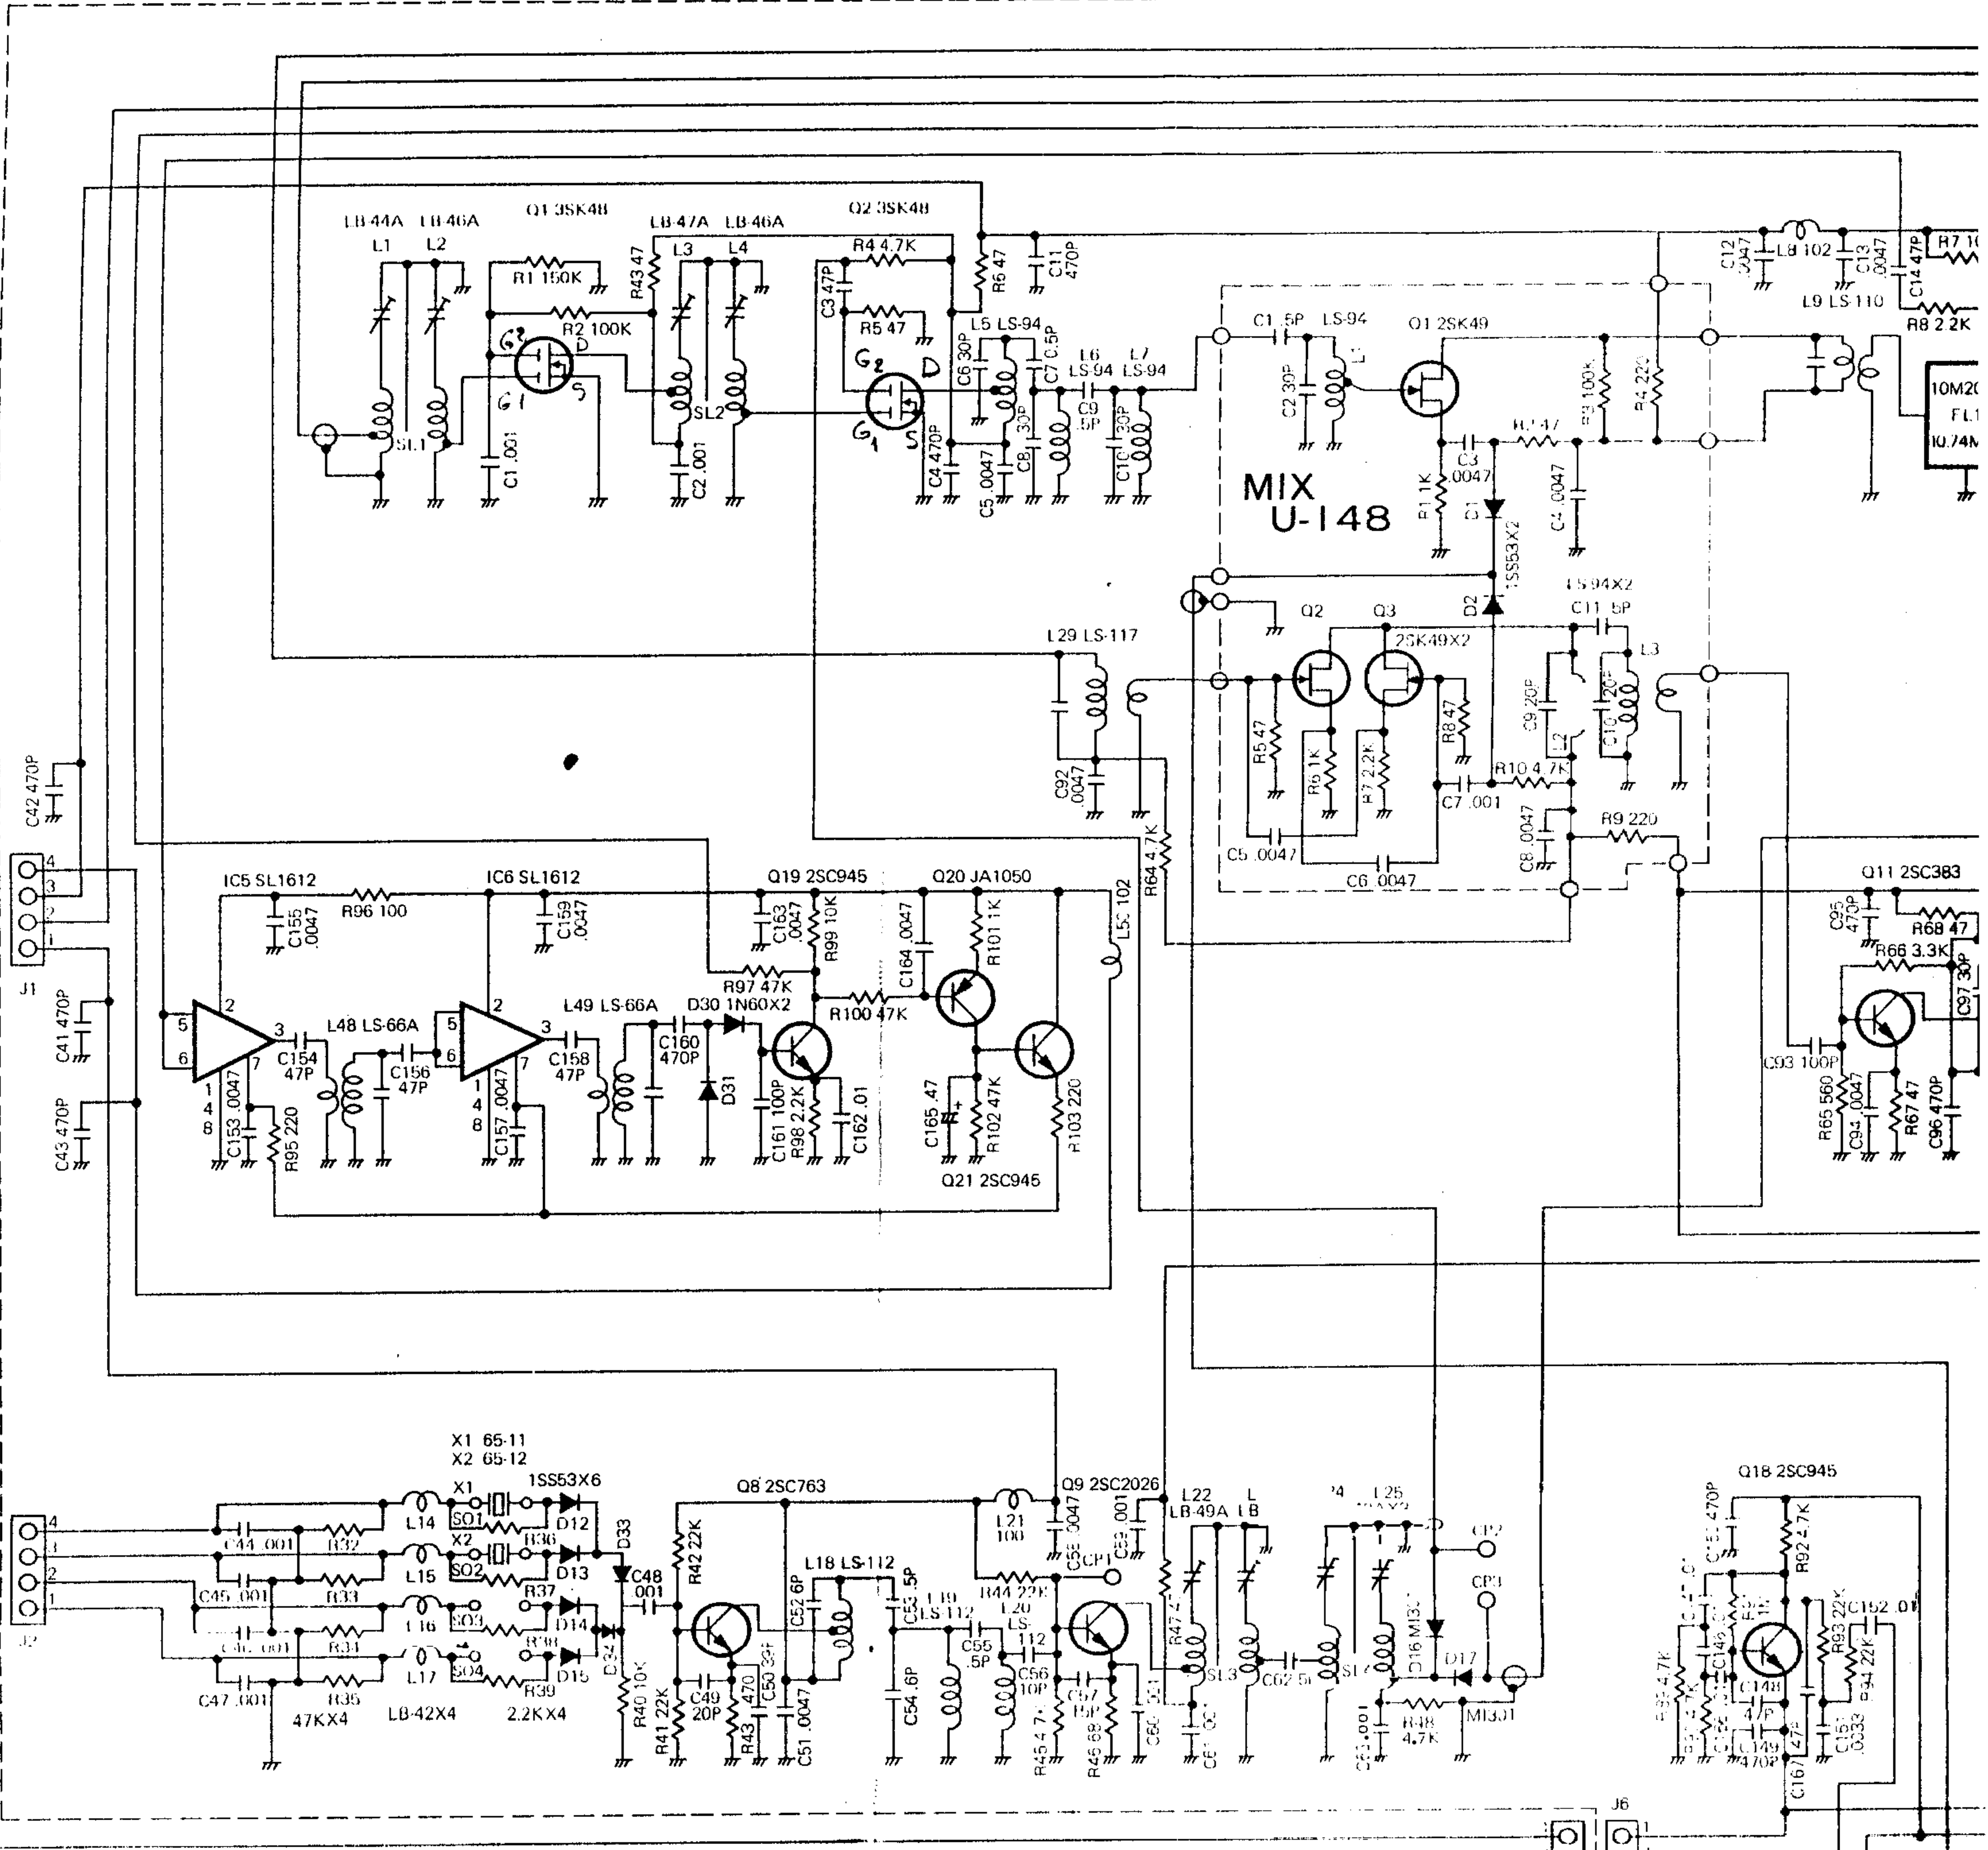

# IC-402

# SCHEMATIC DIAGRAM

Downloaded By   
  
Amateur Radio Directory

Downloaded By    
    
 Amateur Radio Directory

Downloaded By    
 Amateur Radio Directory

SUB U-147

Downloaded By   
  
 Amateur Radio Directory