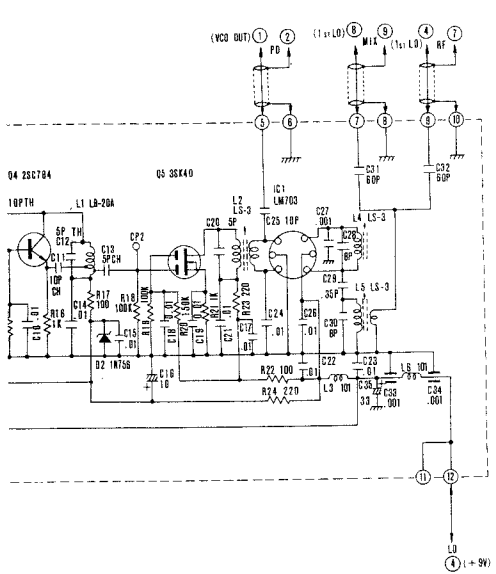

# IC-230

2

3

ICOM TECHNICAL SUPPORT DEPT  
Return This Material if This  
Stamp is Printed Red.

Some component subject  
for an improvement with

IG230

DISPLAY

*Dark green R*  
*gray*  
*Dark green L*