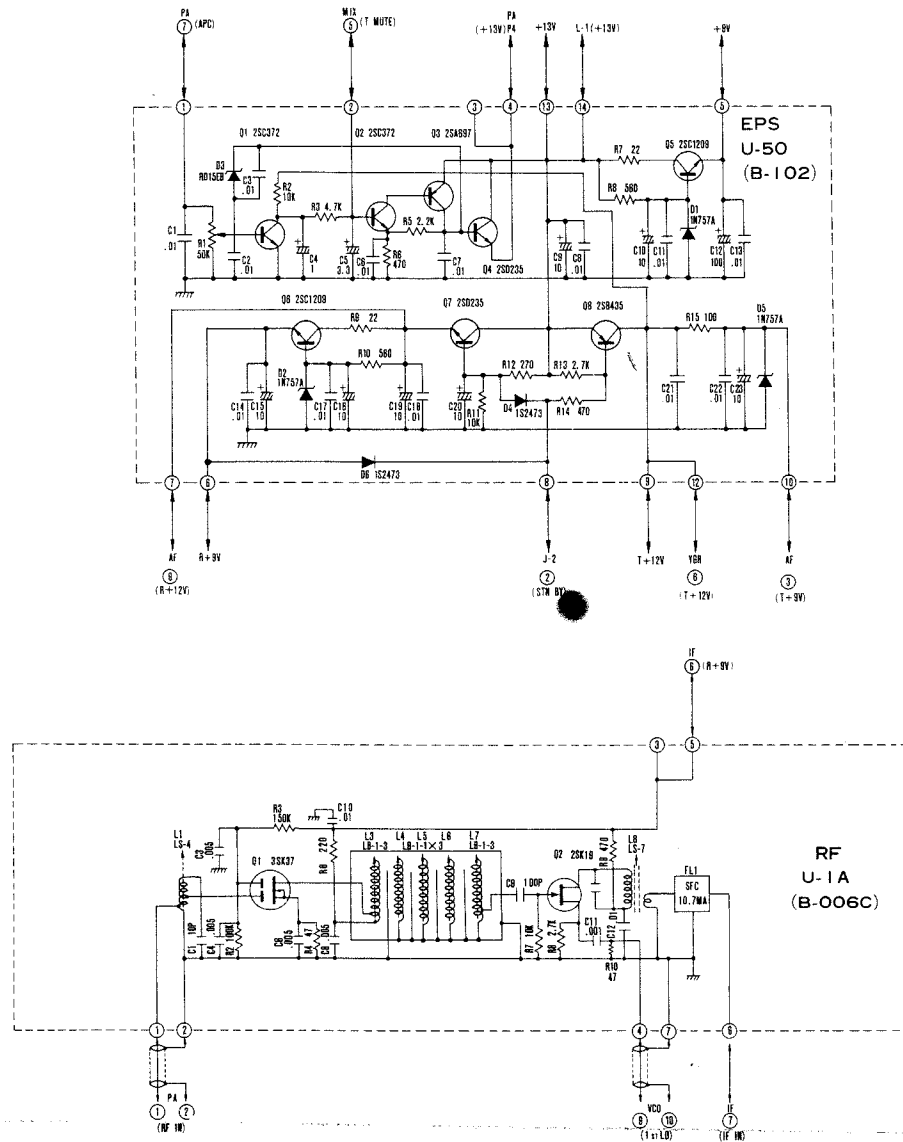

# IC-230

2

3

ICOM TECHNICAL SUPPORT DEPT  
Return This Material if This  
Stamp is Printed Red.

Some component subject  
for an improvement with

IG230

DISPLAY

*Dark green R*  
*gray*  
*Dark green L*