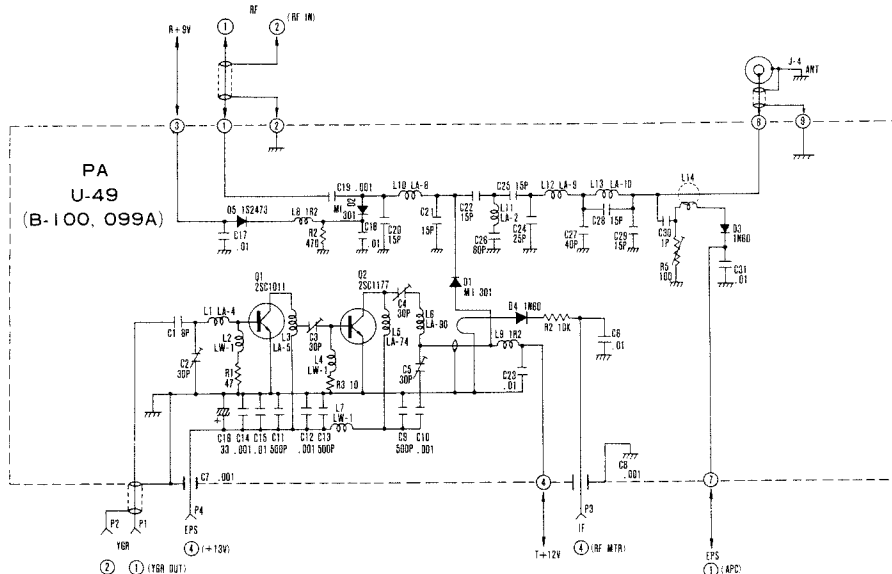

# IC-230

2

3

ICOM TECHNICAL SUPPORT DEPT  
Return This Material if This  
Stamp is Printed Red.

Some component subject  
for an improvement with

IG230

DISPLAY

*Dark green R*  
*gray*  
*Dark green L*