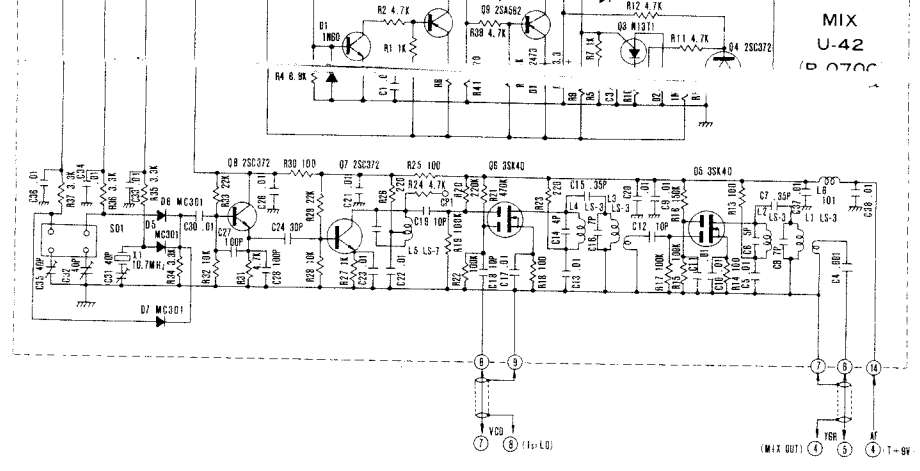

# IC-230

2

3

ICOM TECHNICAL SUPPORT DEPT  
Return This Material if This  
Stamp is Printed Red.

Some component subject  
for an improvement with

IG230

DISPLAY

*Dark green R*  
*gray*  
*Dark green L*