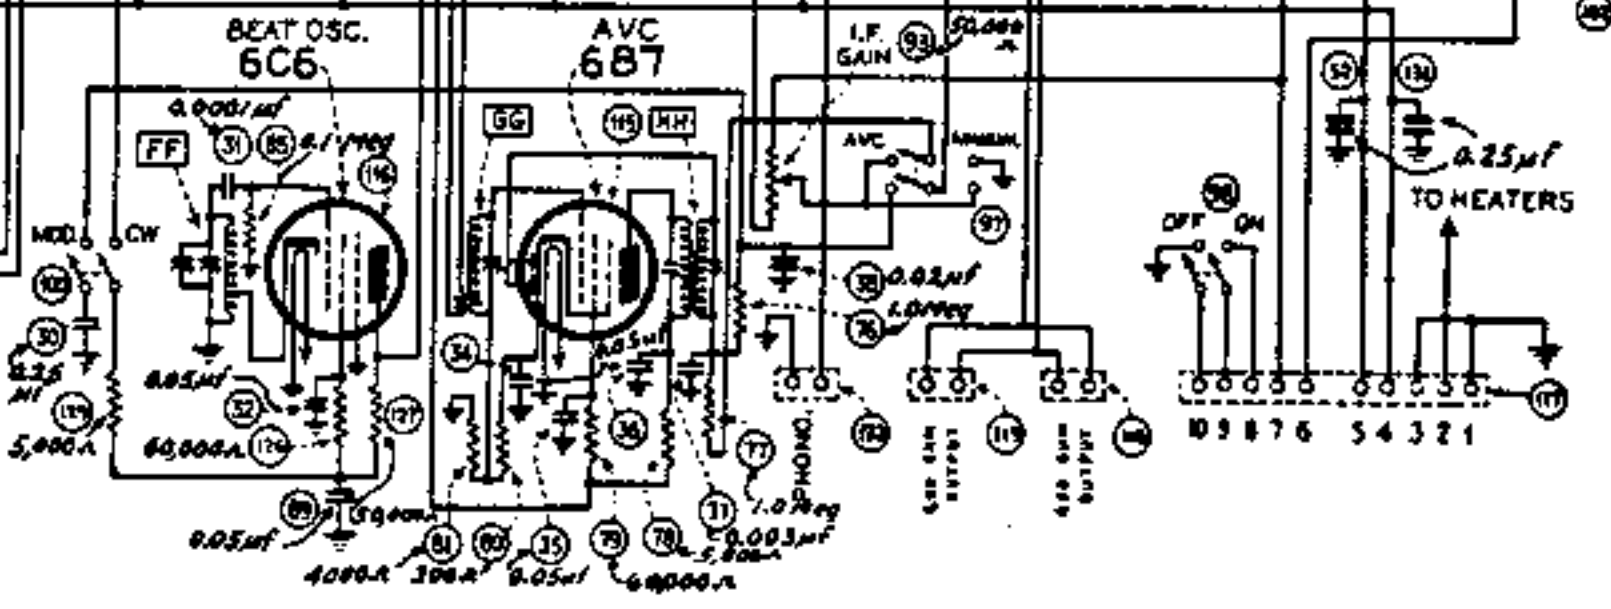

I. F
465 kc

A.C
POWER
SUPPLY

Downloaded by
RadioAmateur.EU

76-VT-76 42-NO VT# 6D6-VT-69 6A7-NO VT# 6B7-VT-68
6C6-NO VT#

Tube socket terminals.

SCHMATIC OF SUPER-PRO RECEIVER (SP-10 SERIES)