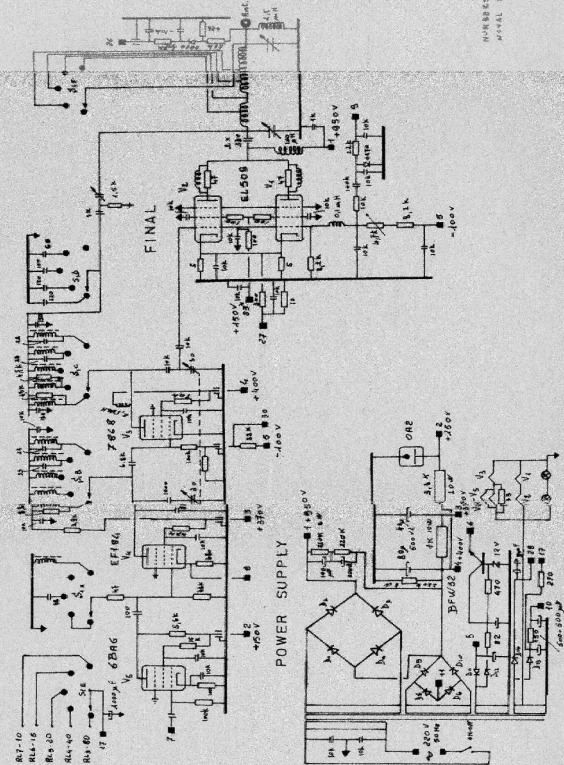

MIXER DRIVER