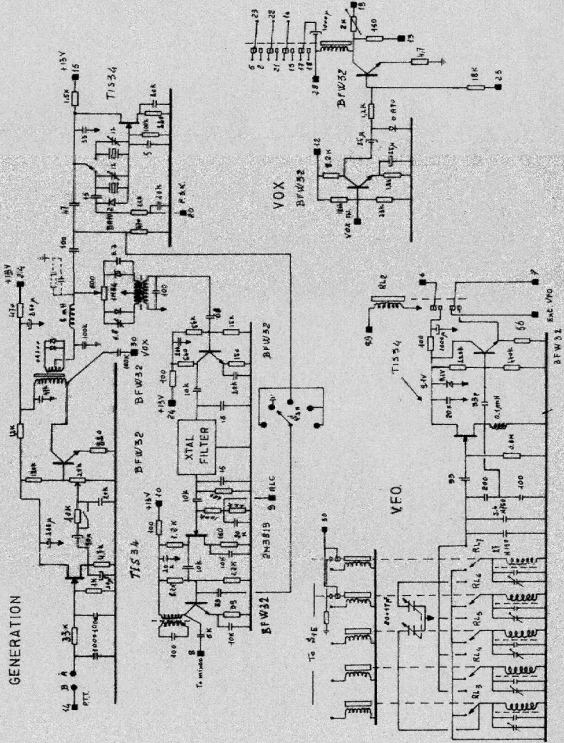

SCHEMATIC DIAGRAM OF XT600

GENERATION