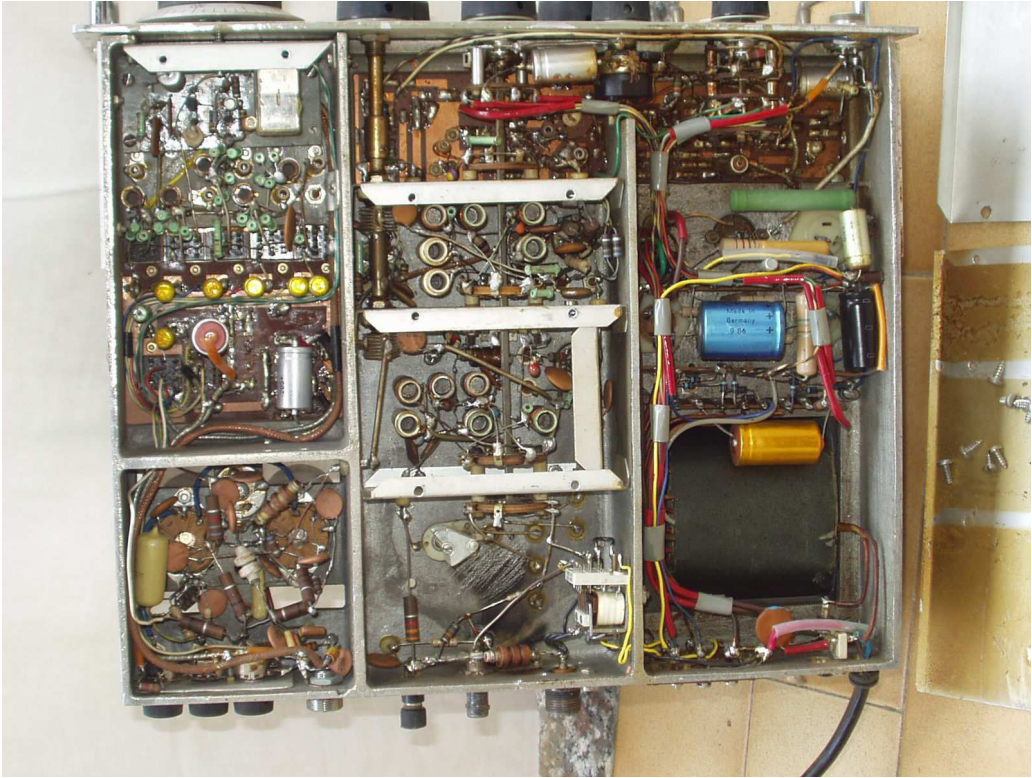

XT-600 A

B.G.P. di Braga Graziano

B.G.P. di Braga Graziano

SCHEMATIC DIAGRAM OF XT600

GENERATION

MIXER DRIVER

3, 4, 5, 6, 7, 8, 9, 10, 11, 12, 13, 14, 15, 16, 17, 18, 19, 20, 21, 22, 23, 24, 25, 26, 27, 28, 29, 30, 31, 32, 33, 34, 35, 36, 37, 38, 39, 40, 41, 42, 43, 44, 45, 46, 47, 48, 49, 50, 51, 52, 53, 54, 55, 56, 57, 58, 59, 60, 61, 62, 63, 64, 65, 66, 67, 68, 69, 70, 71, 72, 73, 74, 75, 76, 77, 78, 79, 80, 81, 82, 83, 84, 85, 86, 87, 88, 89, 90, 91, 92, 93, 94, 95, 96, 97, 98, 99, 100