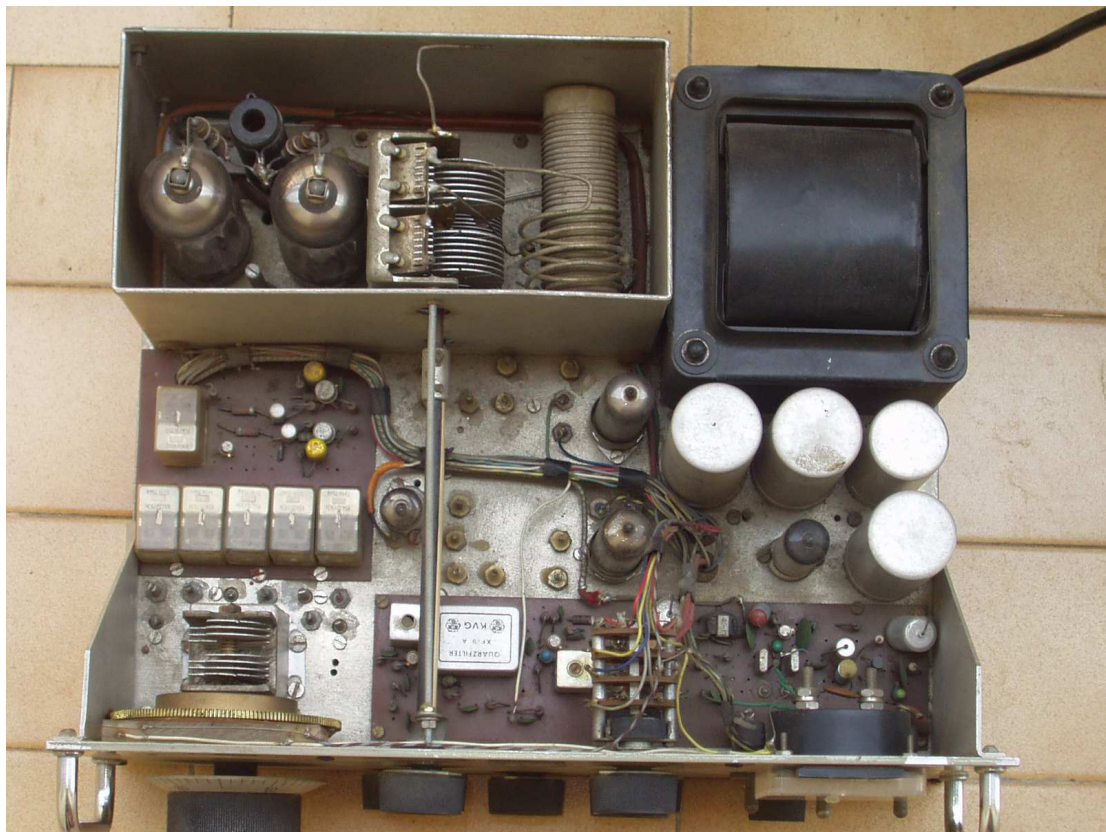

XT-600 A

B.G.P. di Braga Graziano

B.G.P. di Braga Graziano

SCHEMATIC DIAGRAM OF XT600

GENERATION

MIXER DRIVER

3, 4, 5, 6, 7, 8, 9, 10, 11, 12, 13, 14, 15, 16, 17, 18, 19, 20, 21, 22, 23, 24, 25, 26, 27, 28, 29, 30, 31, 32, 33, 34, 35, 36, 37, 38, 39, 40, 41, 42, 43, 44, 45, 46, 47, 48, 49, 50, 51, 52, 53, 54, 55, 56, 57, 58, 59, 60, 61, 62, 63, 64, 65, 66, 67, 68, 69, 70, 71, 72, 73, 74, 75, 76, 77, 78, 79, 80, 81, 82, 83, 84, 85, 86, 87, 88, 89, 90, 91, 92, 93, 94, 95, 96, 97, 98, 99, 100