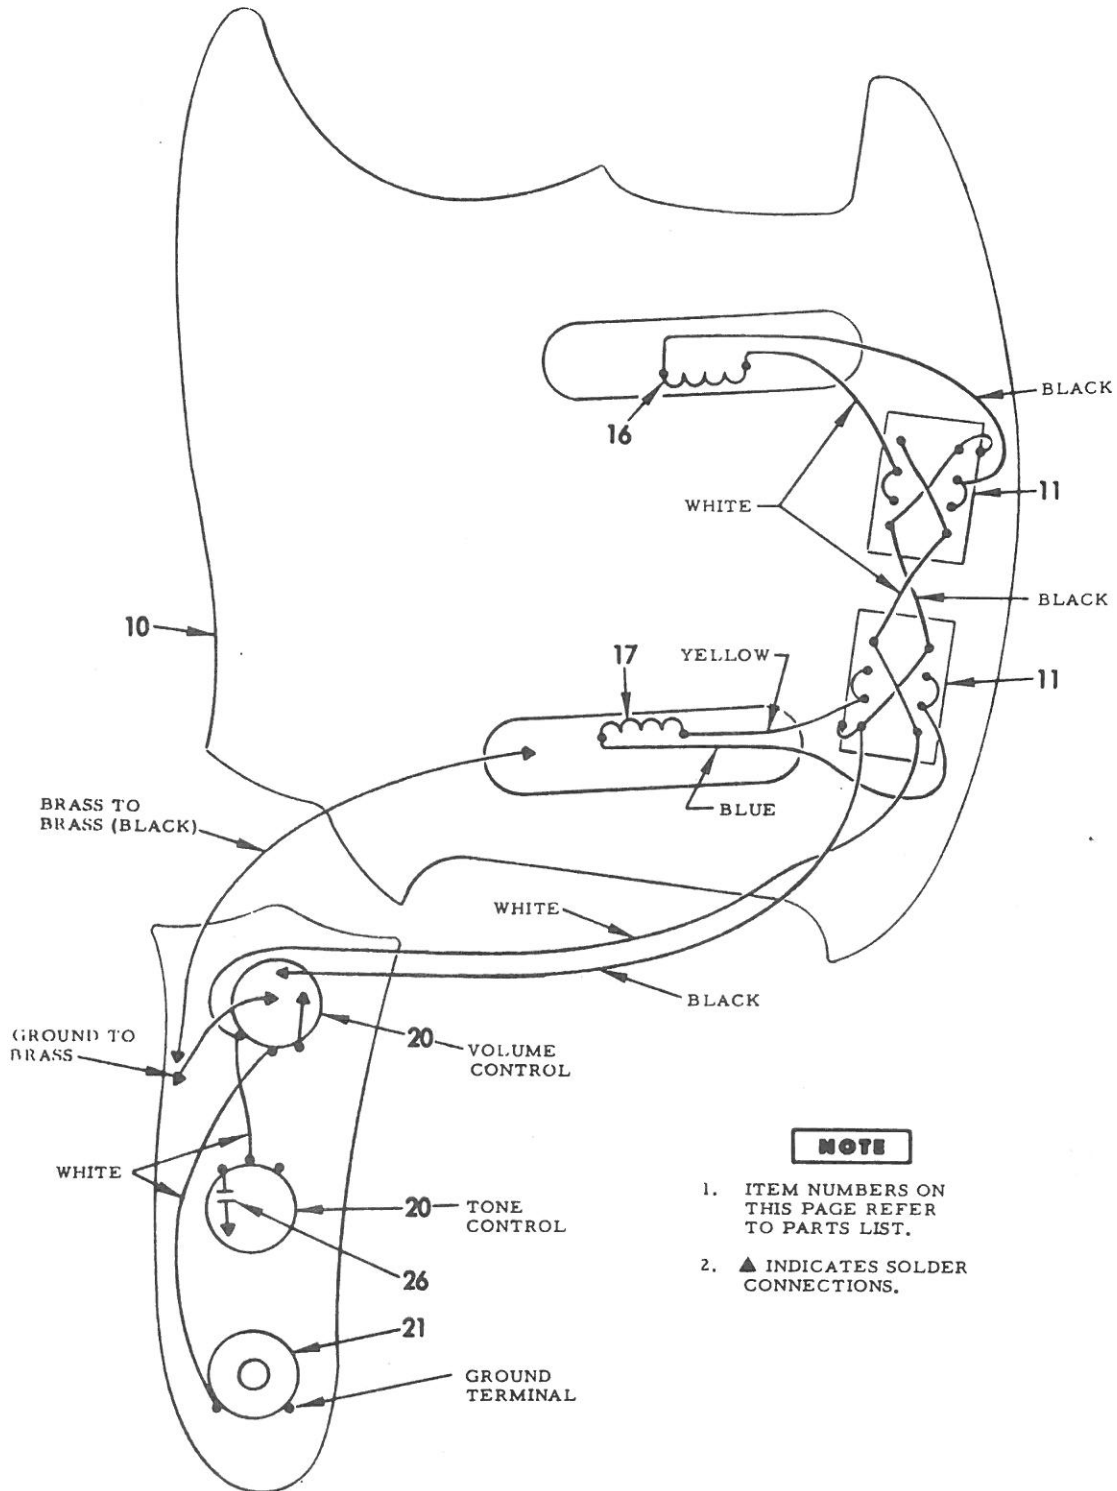

STRATOCASTER
WIRING DIAGRAM

TELECASTER WIRING DIAGRAM 1/1/53

Lever Switch shown in deep rhythm position

TELECASTER GUITAR
 WIRING DIAGRAM
 FROM DRAWING NO. 012056

FRONT OF BODY SHOWN WITH:
PICKGUARD REMOVED
CONTROL PLATE REMOVED (BOTTOM SIDE SHOWN)

BOTTOM VIEW

TELECASTER DELUXE
 WIRING DIAGRAM
 FROM DRAWING NO. 012034

BOTTOM VIEW

TELECASTER THINLINE
WIRING DIAGRAM
FROM DRAWING NO. 012036

TELECASTER CUSTOM
WIRING DIAGRAM
FROM DRAWING NO. 012040

FENDER MUSICAL INSTRUMENTS
Fullerton, Calif.

NOTE

1. ITEM NUMBERS ON THIS PAGE REFER TO PARTS LIST.
2. ▲ INDICATES SOLDER CONNECTIONS.

MUSTANG
WIRING DIAGRAM

NOTE

1. NUMBER CALLOUTS ON PAGE ARE KEYED TO PARTS LIST.
2. ▲ INDICATES SOLDER CONNECTION SHOWN.
3. DRAWING VIEWED FROM BOTTOM LOOKING UP

MUSICMASTER
WIRING DIAGRAM

NOTE

ITEM NUMBERS ON THIS PAGE REFER TO PARTS LIST.

▲ INDICATES SOLDER CONNECTIONS.

MANDOLIN WIRING DIAGRAM

FENDER MUSICAL INSTRUMENTS
Santa Ana, California

FENDER "JAZZMASTER" WIRING DIAGRAM