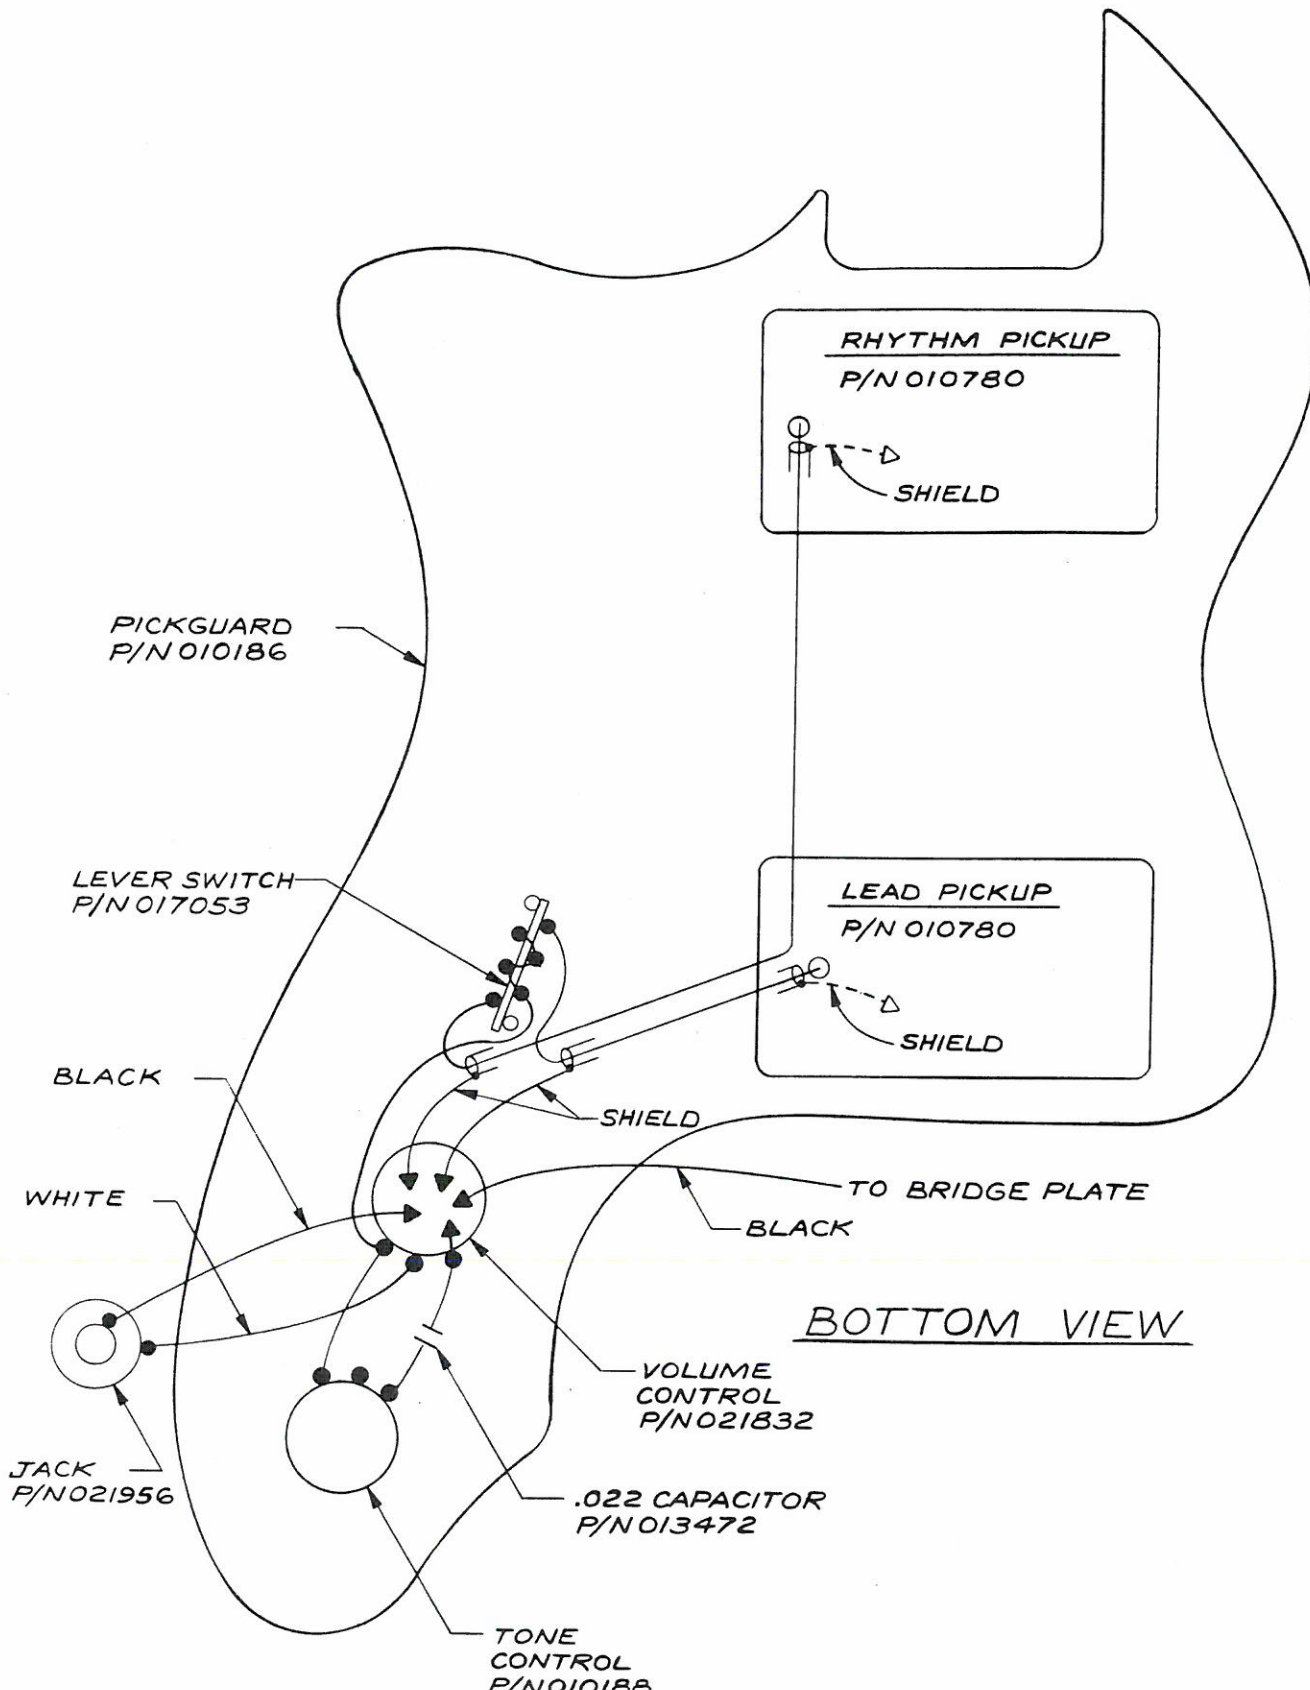

BOTTOM VIEW

TELECASTER THINLINE
WIRING DIAGRAM
FROM DRAWING NO. 012036