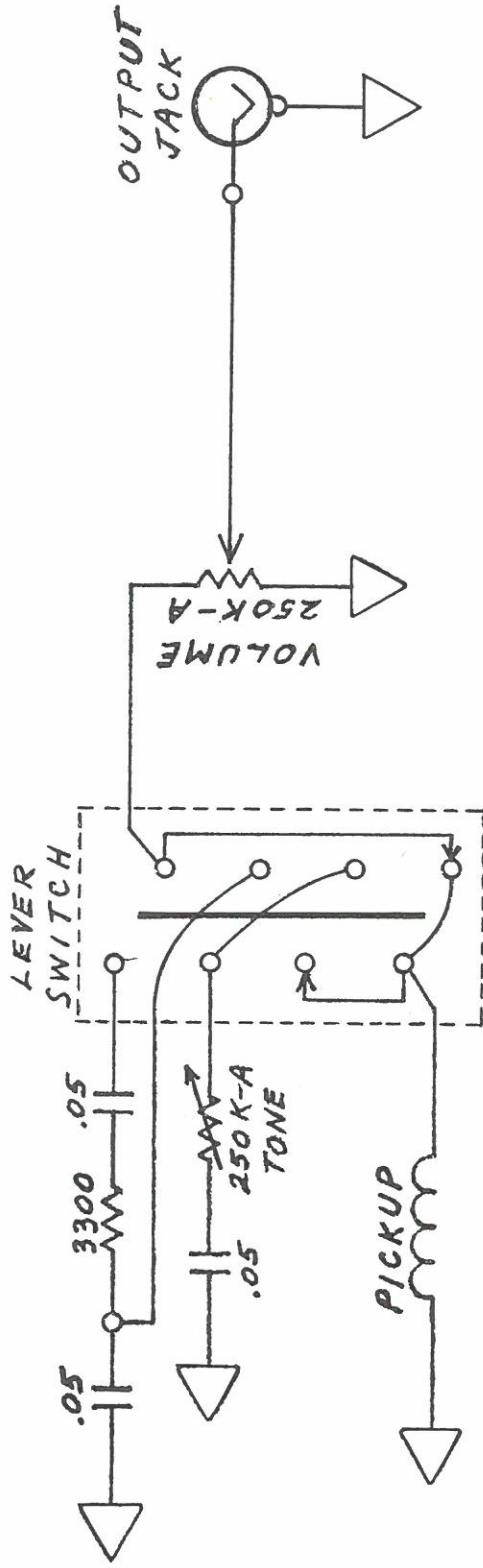

ESQUIRE WIRING DIAGRAM

DATE DRAWN 4/12/62

LEVER SWITCH SHOWN IN BRIGHT POSITION

FENDER MUSICAL INSTRUMENTS

Columbia Records
A Division of Columbia Broadcasting System, Inc.

SANTA ANA, CALIFORNIA
U. S. A.