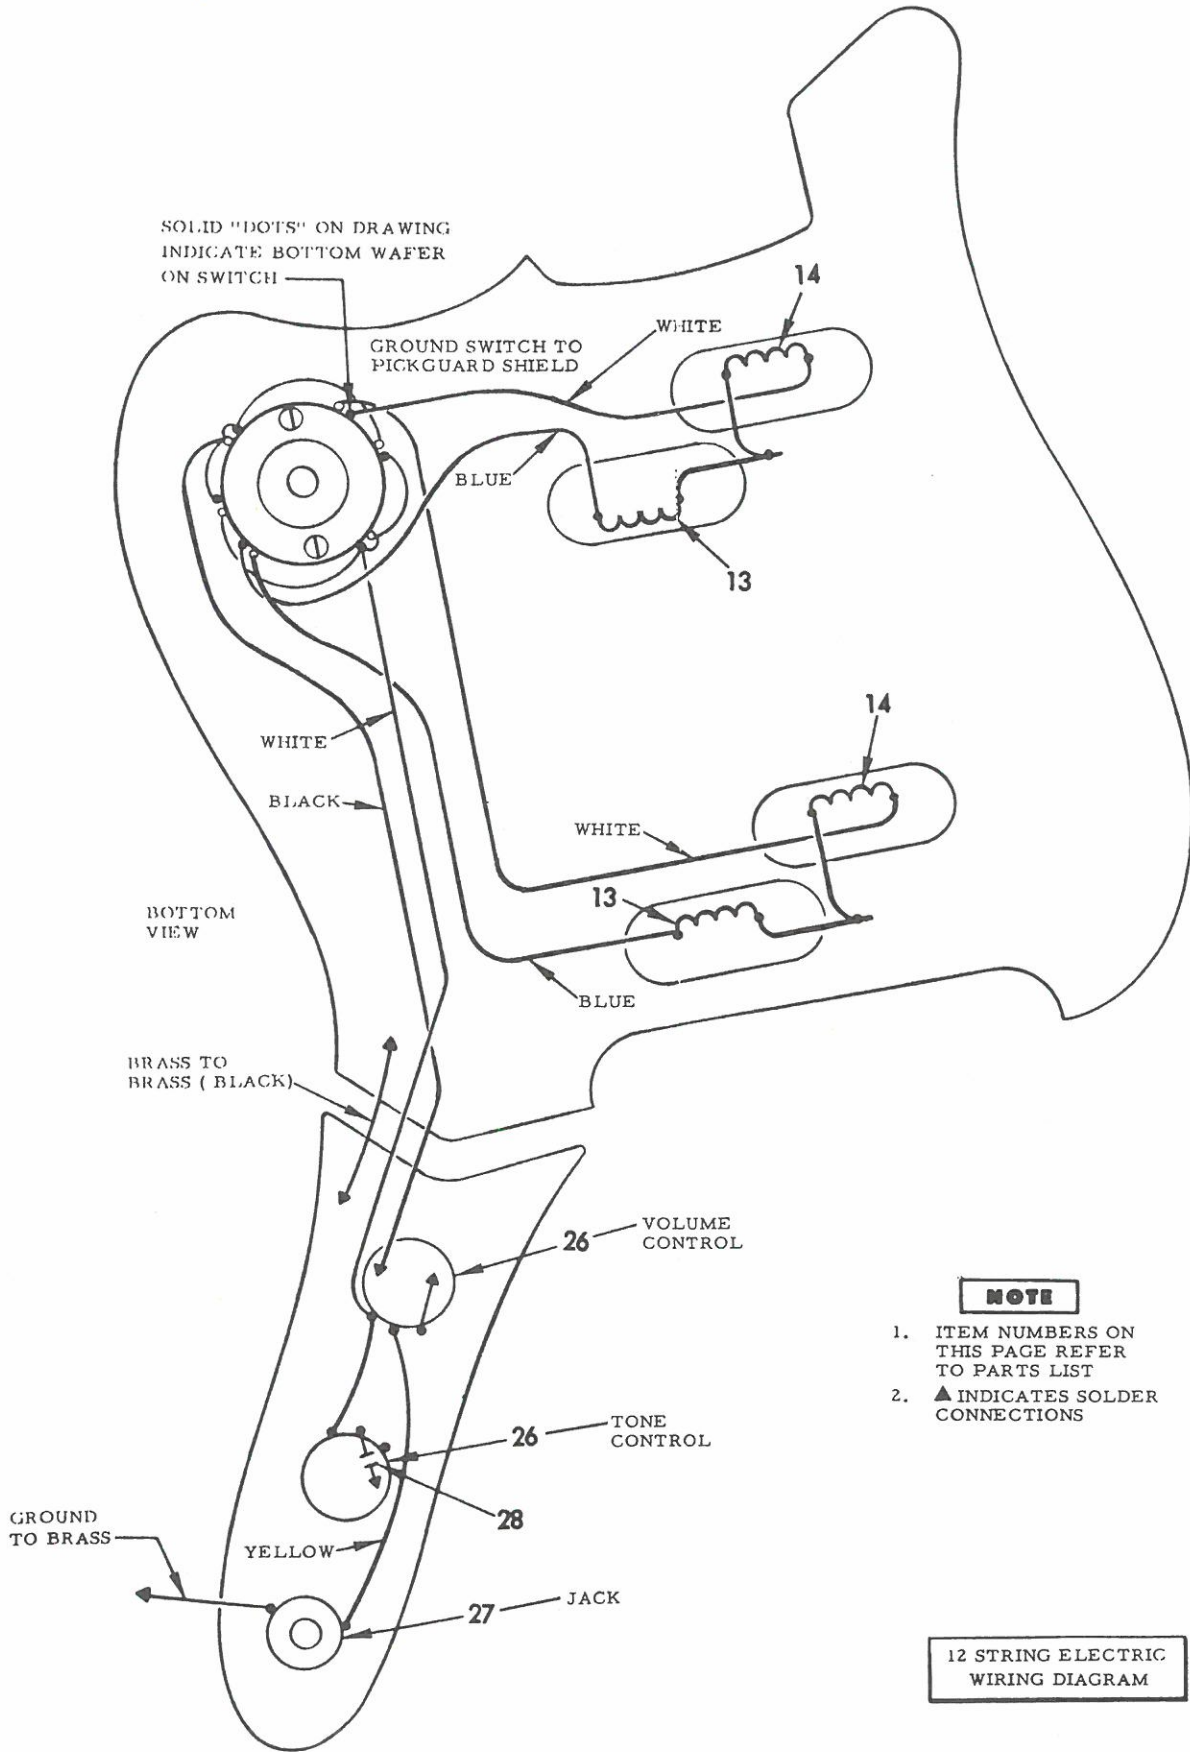

FENDER MUSICAL INSTRUMENTS
Santa Ana, California

NOTE

1. ITEM NUMBERS ON THIS PAGE REFER TO PARTS LIST
2. ▲ INDICATES SOLDER CONNECTIONS

12 STRING ELECTRIC
WIRING DIAGRAM