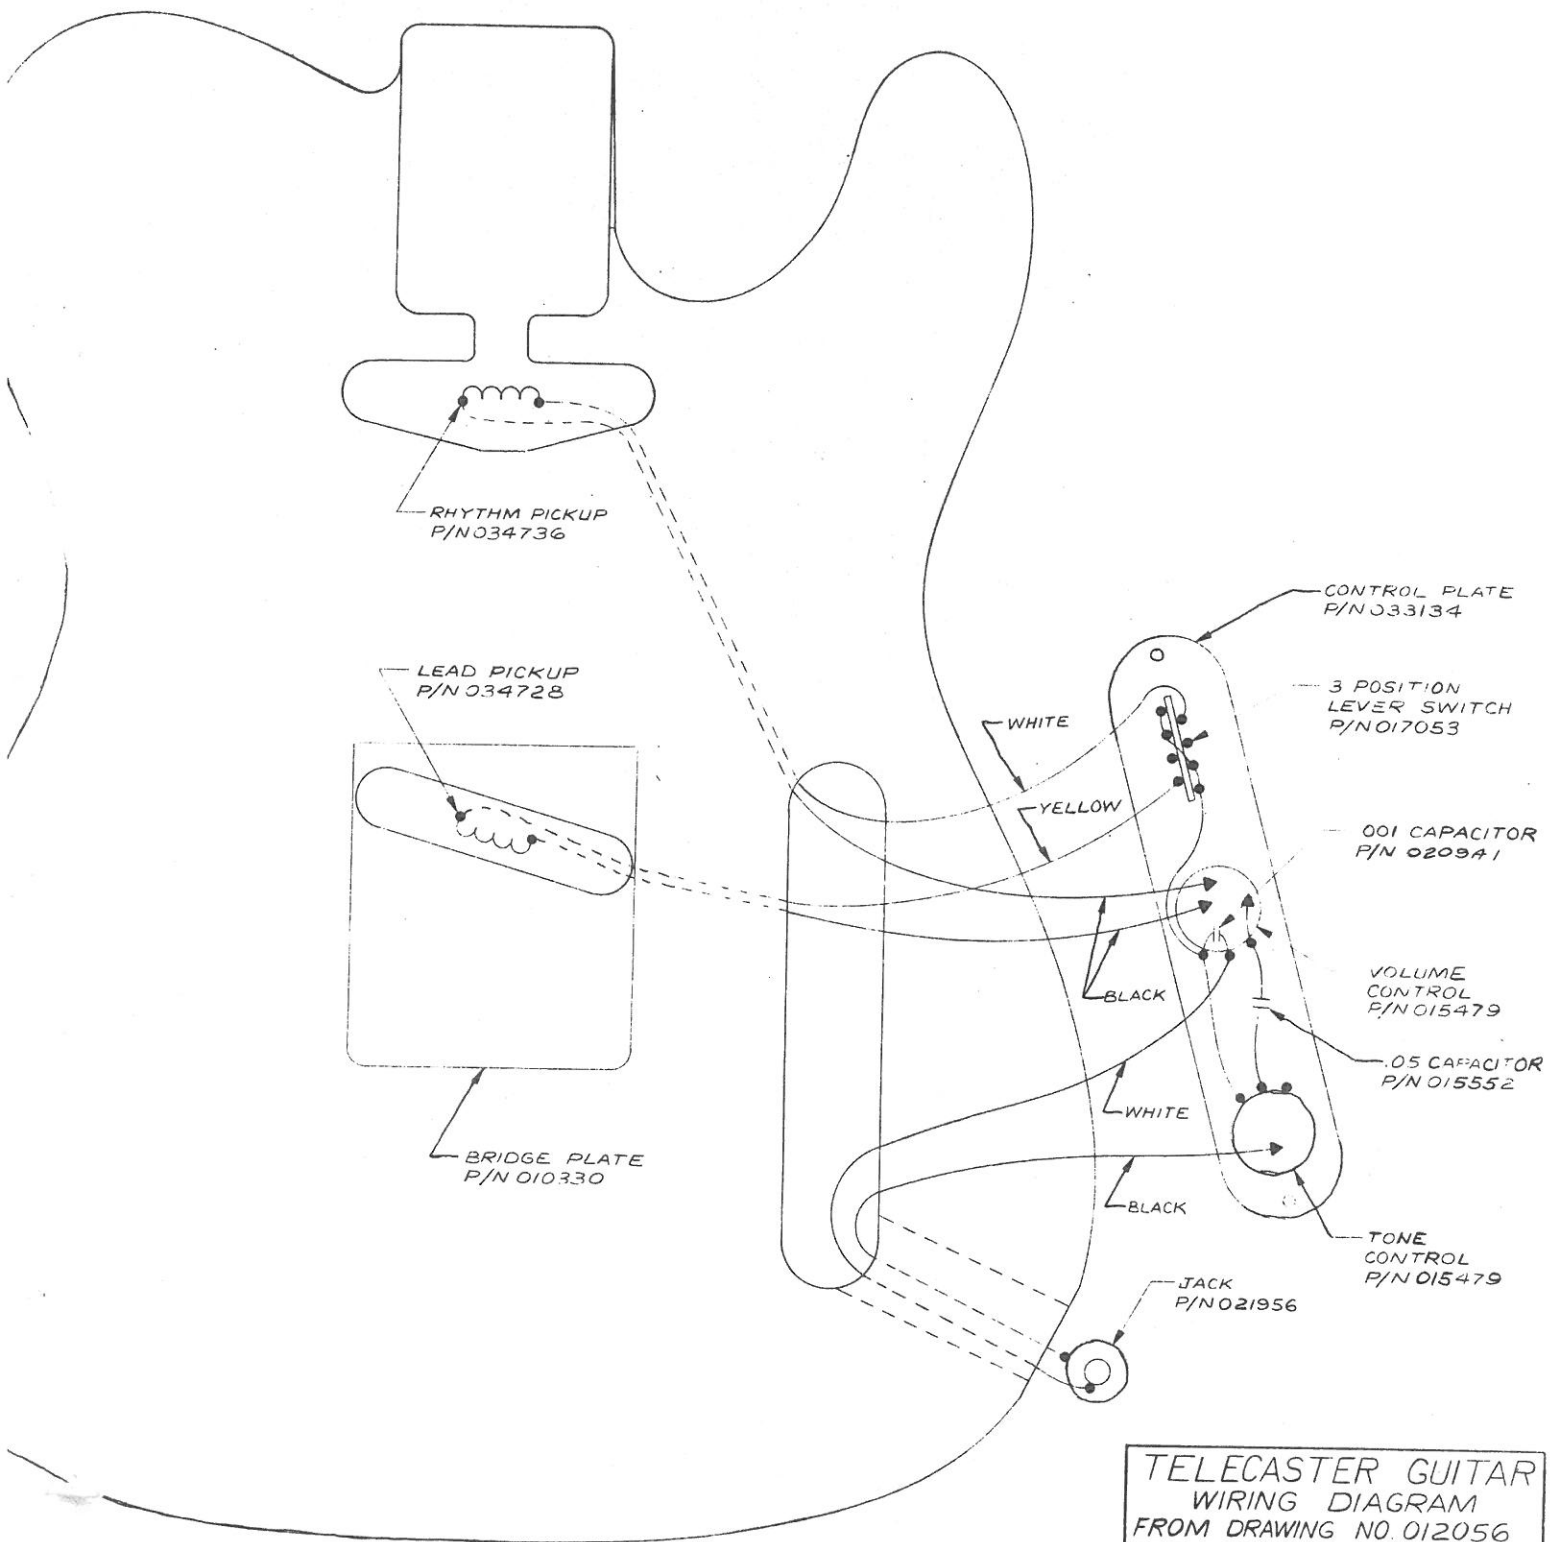

STRATOCASTER
WIRING DIAGRAM

TELECASTER WIRING DIAGRAM 1/1/53

Lever Switch shown in deep rhythm position

TELECASTER GUITAR
 WIRING DIAGRAM
 FROM DRAWING NO. 012056

FRONT OF BODY SHOWN WITH:
PICKGUARD REMOVED
CONTROL PLATE REMOVED (BOTTOM SIDE SHOWN)

NOTE

1. ITEM NUMBERS ON THIS PAGE REFER TO PARTS LIST.
2. ▲ INDICATES SOLDER CONNECTIONS.

MUSTANG
WIRING DIAGRAM

NOTE

1. NUMBER CALLOUTS ON PAGE ARE KEYED TO PARTS LIST.
2. ▲ INDICATES SOLDER CONNECTION SHOWN.
3. DRAWING VIEWED FROM BOTTOM LOOKING UP

NOTE - THESE TWO PLATES VIEWED FROM BOTTOM

FENDER ELECTRIC INSTR. CO.
FULLERTON, CALIF.

ESQUIRE WIRING DIAGRAM

DATE DRAWN 4/12/62

LEVER SWITCH SHOWN IN BRIGHT POSITION

FENDER MUSICAL INSTRUMENTS

Columbia Records
A Division of Columbia Broadcasting System, Inc.