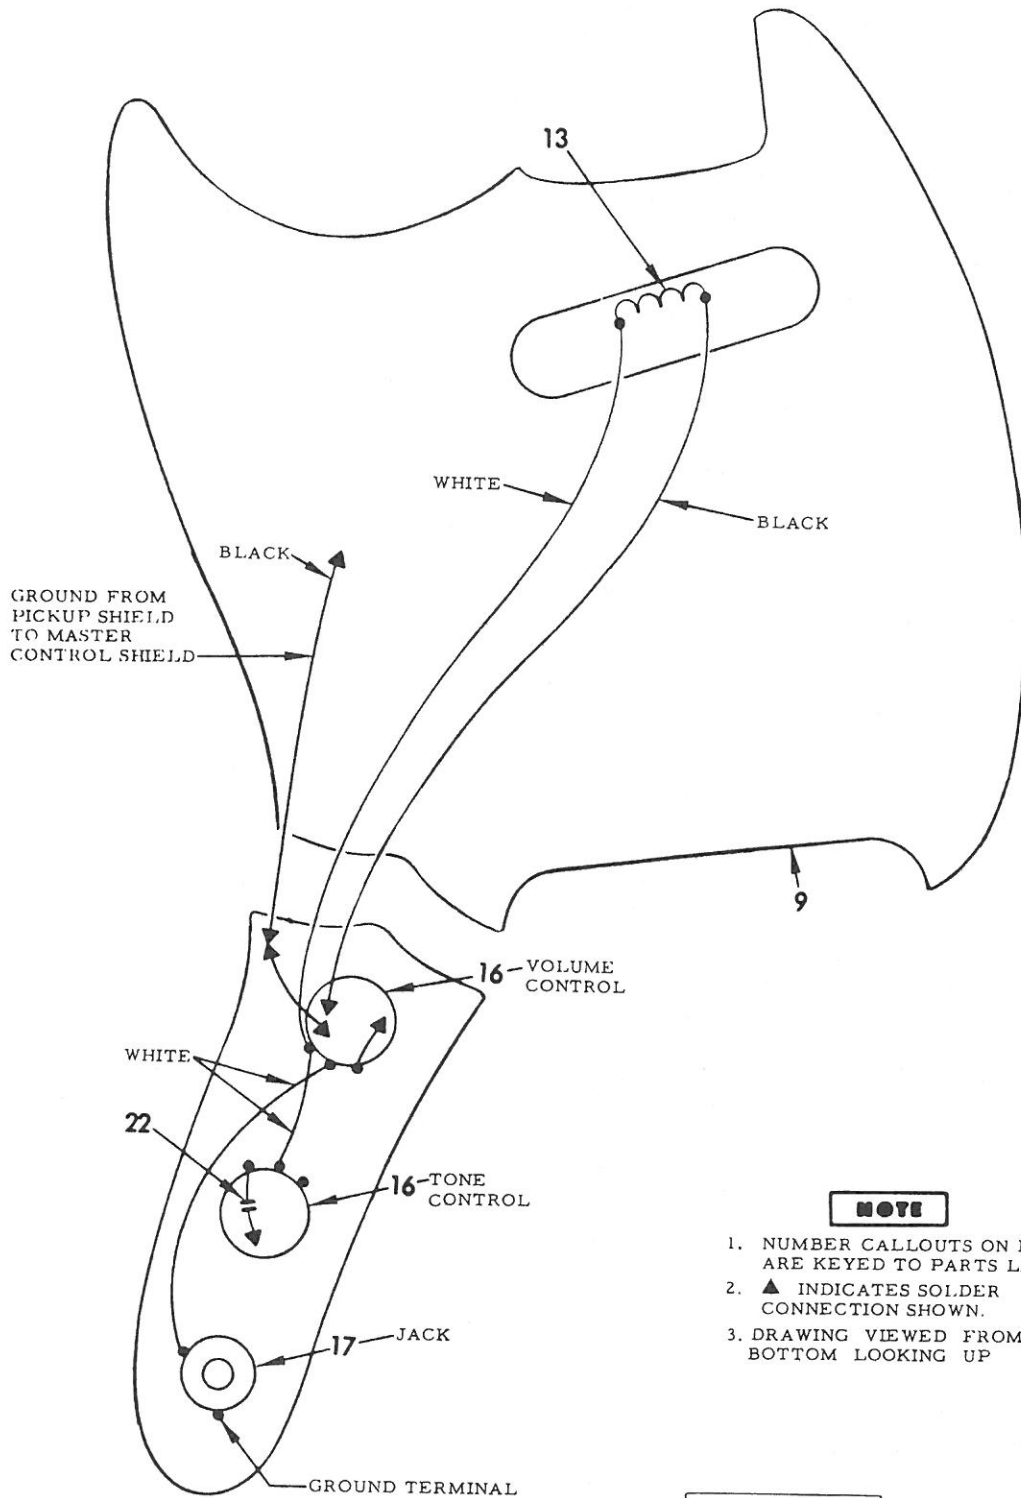

STRATOCASTER
WIRING DIAGRAM

TELECASTER WIRING DIAGRAM 1/1/53

Lever Switch shown in deep rhythm position

TELECASTER GUITAR
 WIRING DIAGRAM
 FROM DRAWING NO. 012056

FRONT OF BODY SHOWN WITH:
PICKGUARD REMOVED
CONTROL PLATE REMOVED (BOTTOM SIDE SHOWN)

BOTTOM VIEW

TELECASTER DELUXE
 WIRING DIAGRAM
 FROM DRAWING NO. 012034

BOTTOM VIEW

TELECASTER THINLINE
WIRING DIAGRAM
FROM DRAWING NO. 012036

TELECASTER CUSTOM
WIRING DIAGRAM
FROM DRAWING NO. 012040

FENDER MUSICAL INSTRUMENTS
Fullerton, Calif.

NOTE

1. ITEM NUMBERS ON THIS PAGE REFER TO PARTS LIST.
2. ▲ INDICATES SOLDER CONNECTIONS.

MUSTANG
WIRING DIAGRAM

NOTE

1. NUMBER CALLOUTS ON PAGE ARE KEYED TO PARTS LIST.
2. ▲ INDICATES SOLDER CONNECTION SHOWN.
3. DRAWING VIEWED FROM BOTTOM LOOKING UP

MUSICMASTER
WIRING DIAGRAM

NOTE

ITEM NUMBERS ON THIS PAGE REFER TO PARTS LIST.

▲ INDICATES SOLDER CONNECTIONS.

MANDOLIN WIRING DIAGRAM

FENDER MUSICAL INSTRUMENTS
Santa Ana, California

FENDER "JAZZMASTER" WIRING DIAGRAM