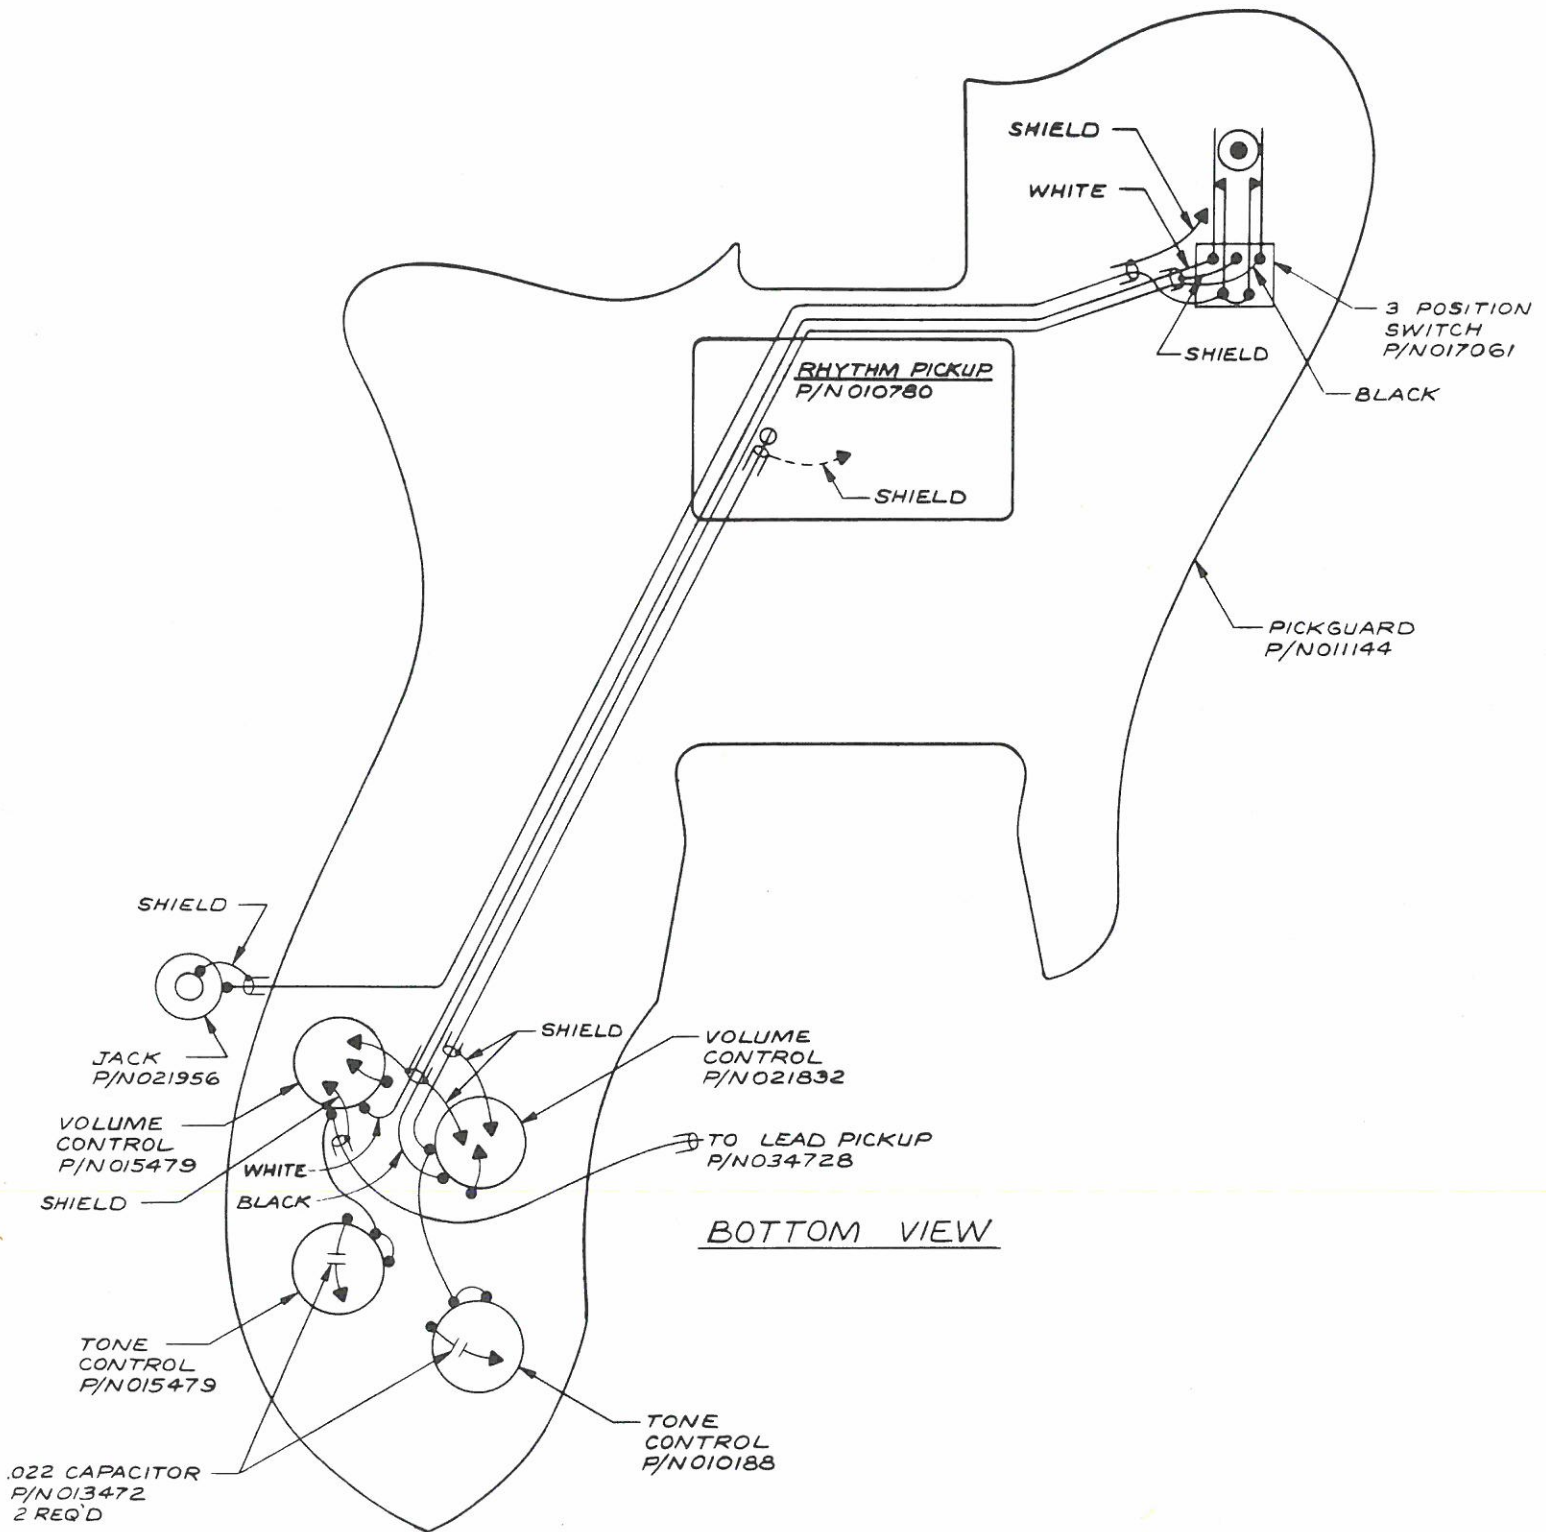

TELECASTER CUSTOM
WIRING DIAGRAM
FROM DRAWING NO. 012040