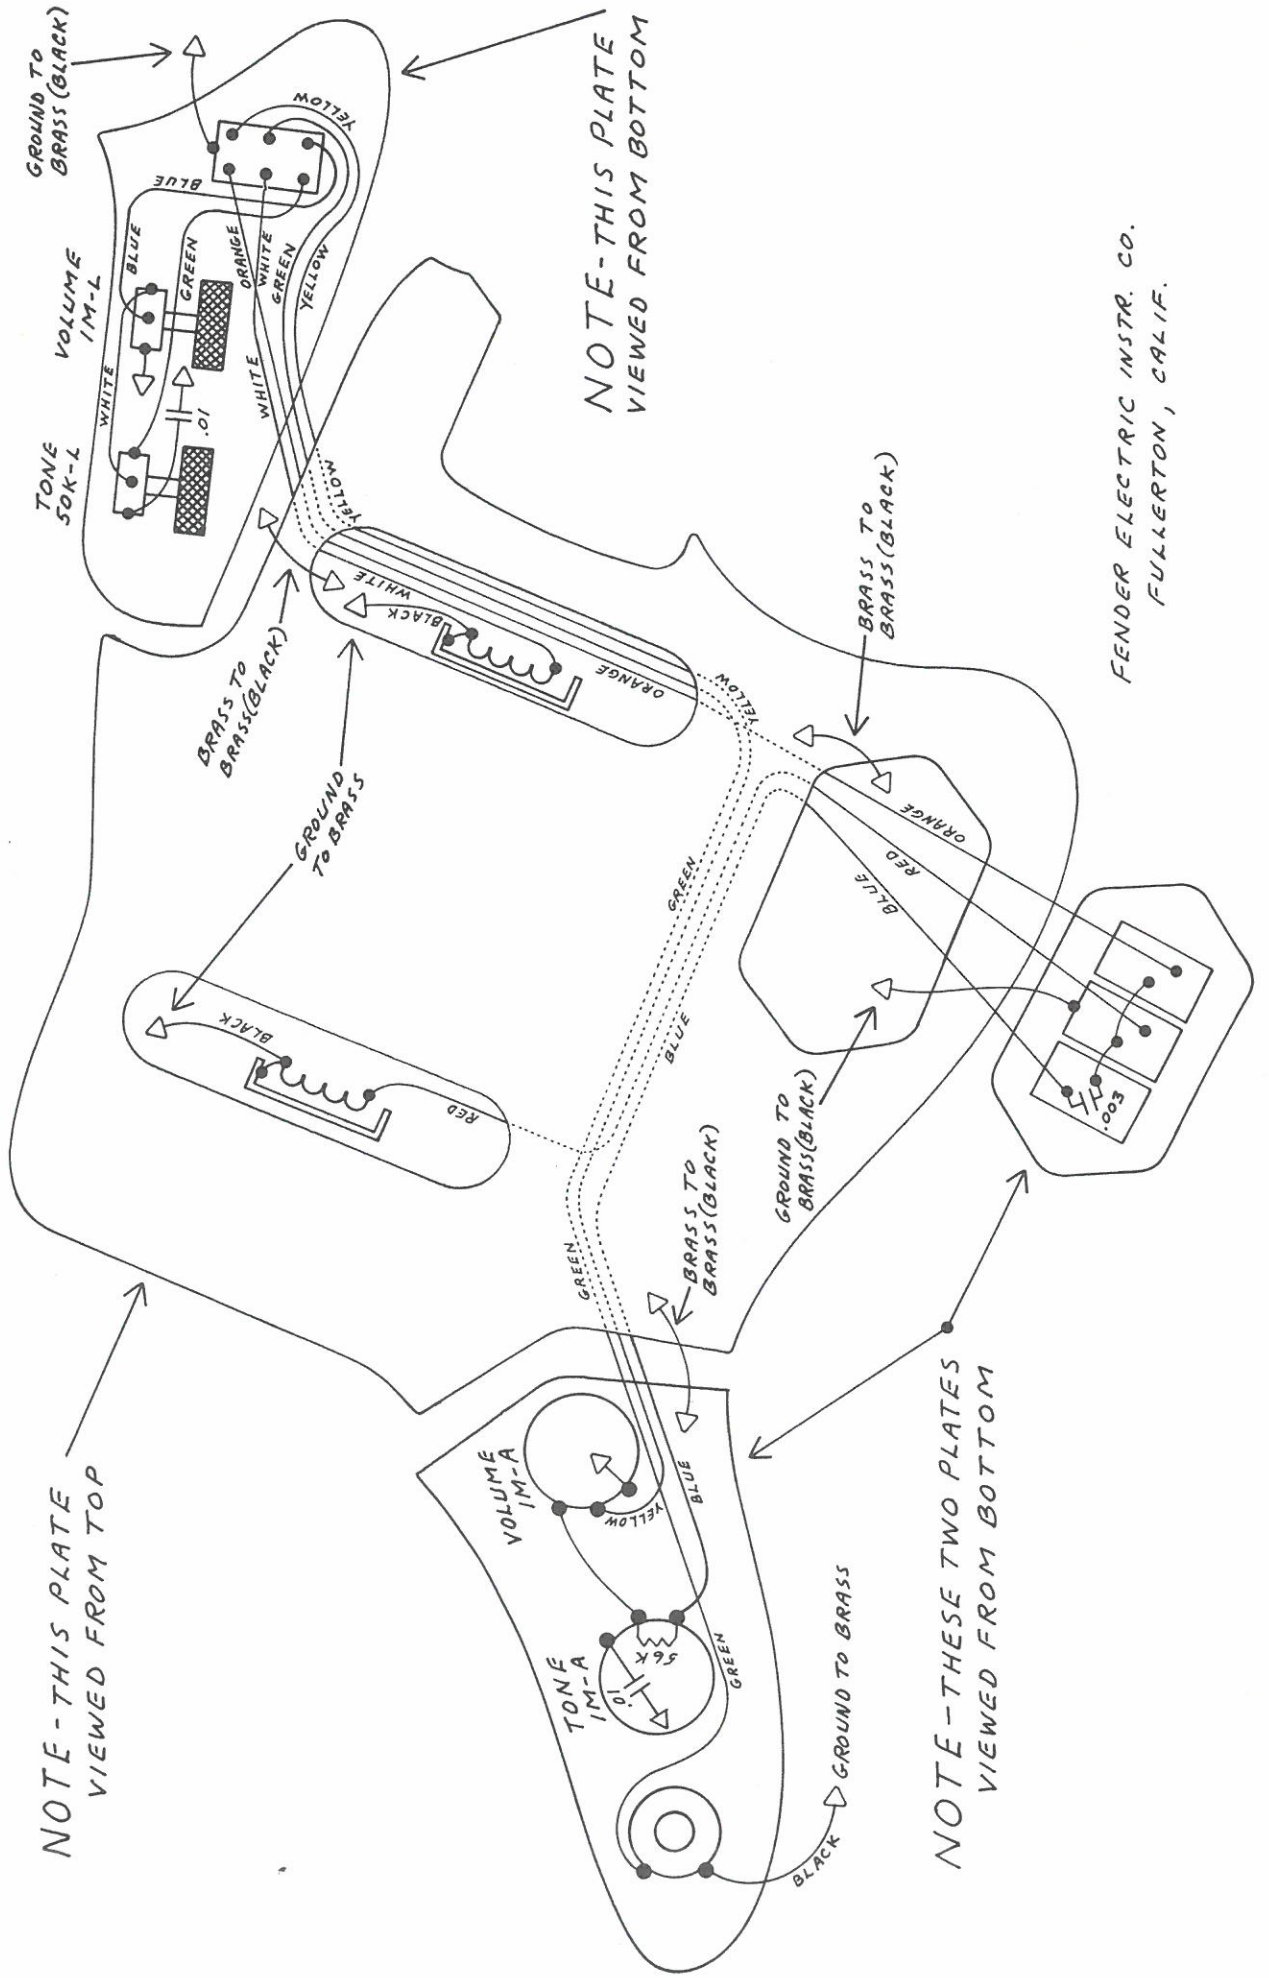

NOTE

1. ITEM NUMBERS ON THIS PAGE REFER TO PARTS LIST.
2. ▲ INDICATES SOLDER CONNECTIONS.

MUSTANG
WIRING DIAGRAM

NOTE

1. NUMBER CALLOUTS ON PAGE ARE KEYED TO PARTS LIST.
2. ▲ INDICATES SOLDER CONNECTION SHOWN.
3. DRAWING VIEWED FROM BOTTOM LOOKING UP

MUSICMASTER
WIRING DIAGRAM

NOTE

ITEM NUMBERS ON THIS PAGE REFER TO PARTS LIST.

▲ INDICATES SOLDER CONNECTIONS.

MANDOLIN WIRING DIAGRAM

FENDER MUSICAL INSTRUMENTS
Santa Ana, California

FENDER "JAZZMASTER" WIRING DIAGRAM

NOTICE- WHEN ORDERING PICK-UPS IT IS NECESSARY TO SPECIFY "RHYTHM" OR "LEAD"

BOTTOM VIEW OF PICK-GUARD

FENDER "JAGUAR" WIRING DIAGRAM

DRAWN AUG. 7, 1962

NOTE - THIS PLATE VIEWED FROM TOP

NOTE - THIS PLATE VIEWED FROM BOTTOM

NOTE - THESE TWO PLATES VIEWED FROM BOTTOM

FENDER ELECTRIC INSTR. CO.
FULLERTON, CALIF.

ESQUIRE WIRING DIAGRAM

DATE DRAWN 4/12/62

LEVER SWITCH SHOWN IN BRIGHT POSITION

FENDER MUSICAL INSTRUMENTS

Columbia Records
A Division of Columbia Broadcasting System, Inc.