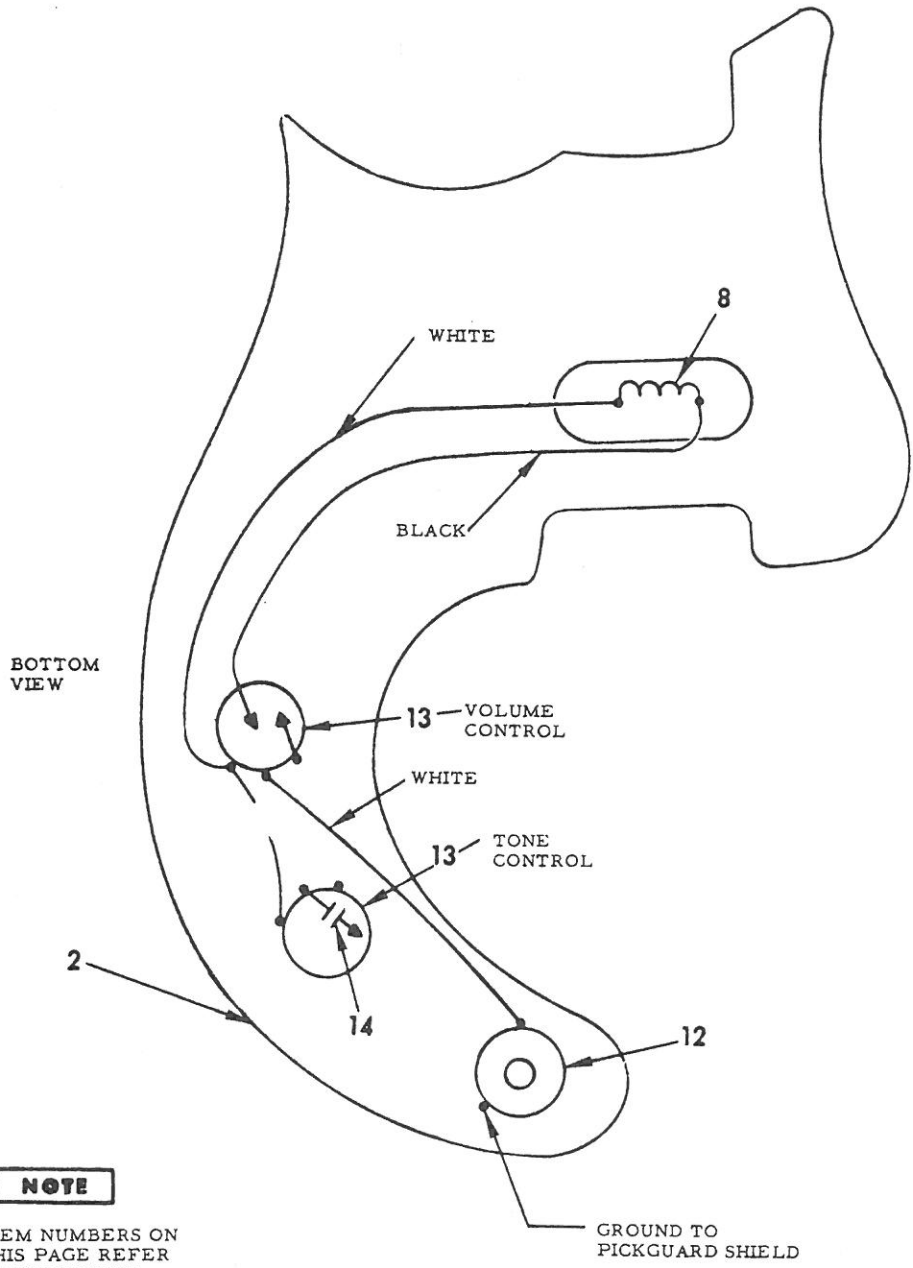

STRATOCASTER
WIRING DIAGRAM

TELECASTER WIRING DIAGRAM 1/1/53

Lever Switch shown in deep rhythm position

TELECASTER GUITAR
 WIRING DIAGRAM
 FROM DRAWING NO. 012056

FRONT OF BODY SHOWN WITH:
PICKGUARD REMOVED
CONTROL PLATE REMOVED (BOTTOM SIDE SHOWN)

NOTE

1. ITEM NUMBERS ON THIS PAGE REFER TO PARTS LIST.
2. ▲ INDICATES SOLDER CONNECTIONS.

MUSTANG
WIRING DIAGRAM

NOTE

1. NUMBER CALLOUTS ON PAGE ARE KEYED TO PARTS LIST.
2. ▲ INDICATES SOLDER CONNECTION SHOWN.
3. DRAWING VIEWED FROM BOTTOM LOOKING UP

MUSICMASTER
WIRING DIAGRAM

NOTE

ITEM NUMBERS ON THIS PAGE REFER TO PARTS LIST.

▲ INDICATES SOLDER CONNECTIONS.

MANDOLIN WIRING DIAGRAM

FENDER MUSICAL INSTRUMENTS
Santa Ana, California

FENDER "JAZZMASTER" WIRING DIAGRAM

NOTICE- WHEN ORDERING PICK-UPS IT IS NECESSARY TO SPECIFY "RHYTHM" OR "LEAD"

BOTTOM VIEW OF PICK-GUARD

FENDER "JAGUAR" WIRING DIAGRAM

DRAWN AUG. 7, 1962

NOTE - THIS PLATE VIEWED FROM TOP

NOTE - THIS PLATE VIEWED FROM BOTTOM