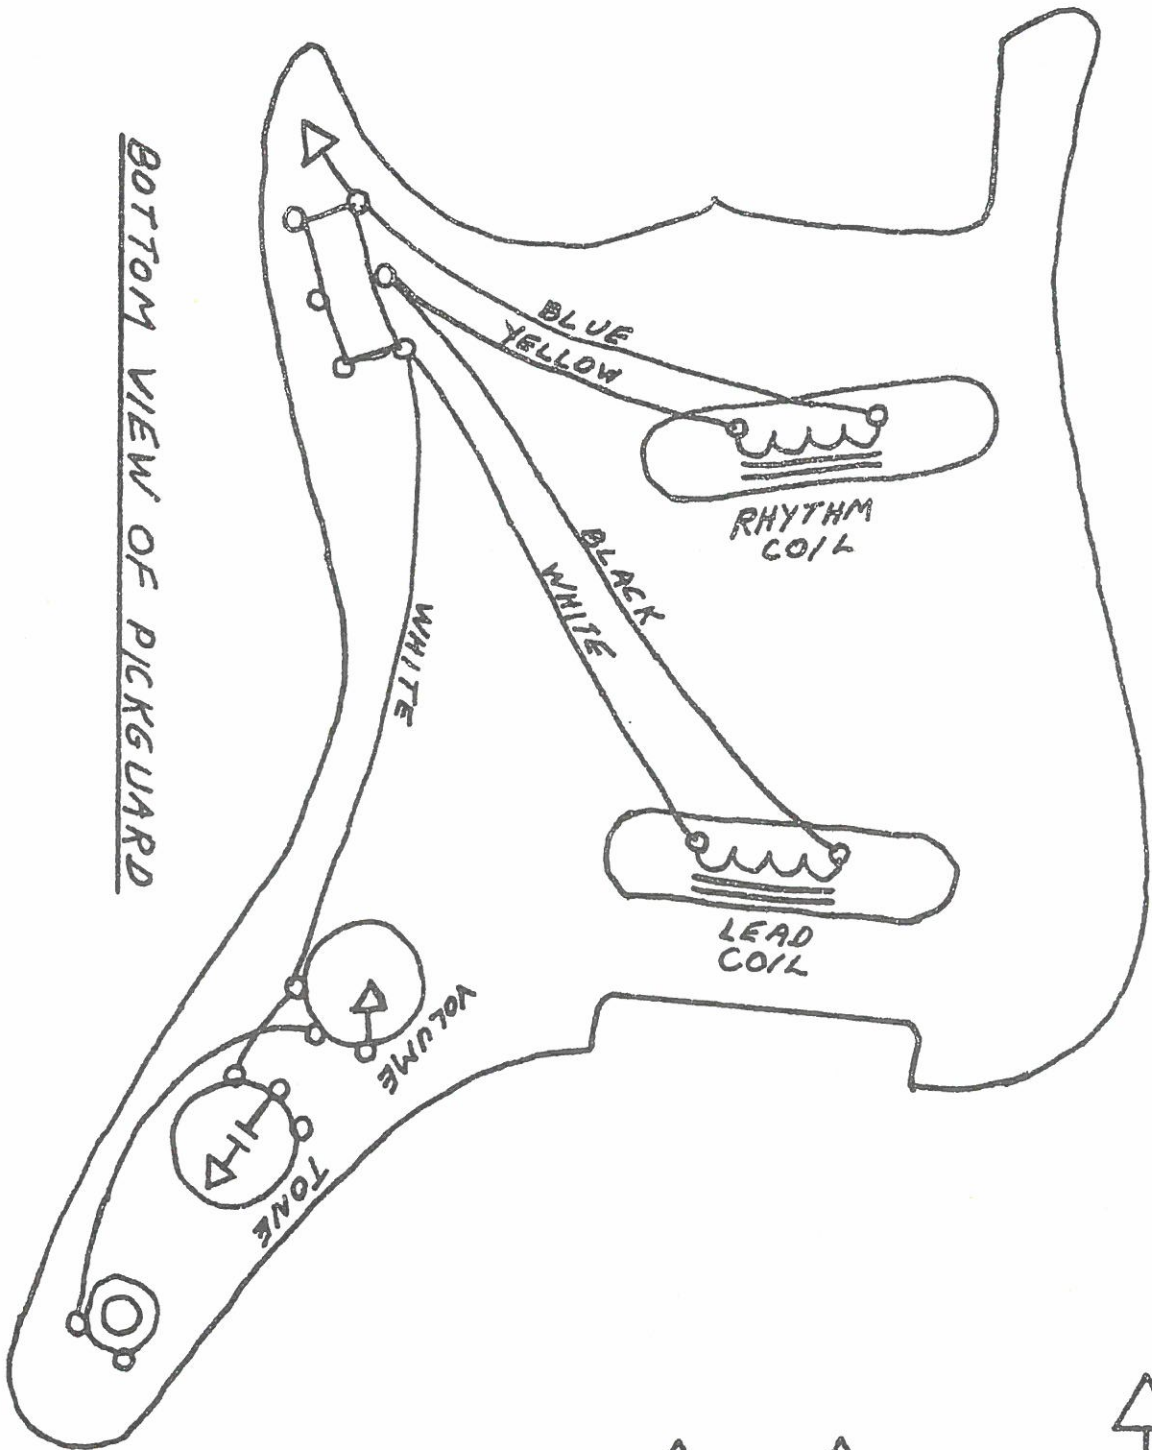

FENDER "DUO-SONIC" WIRING DIAGRAM AND LAYOUT

BOTTOM VIEW OF PICKGUARD