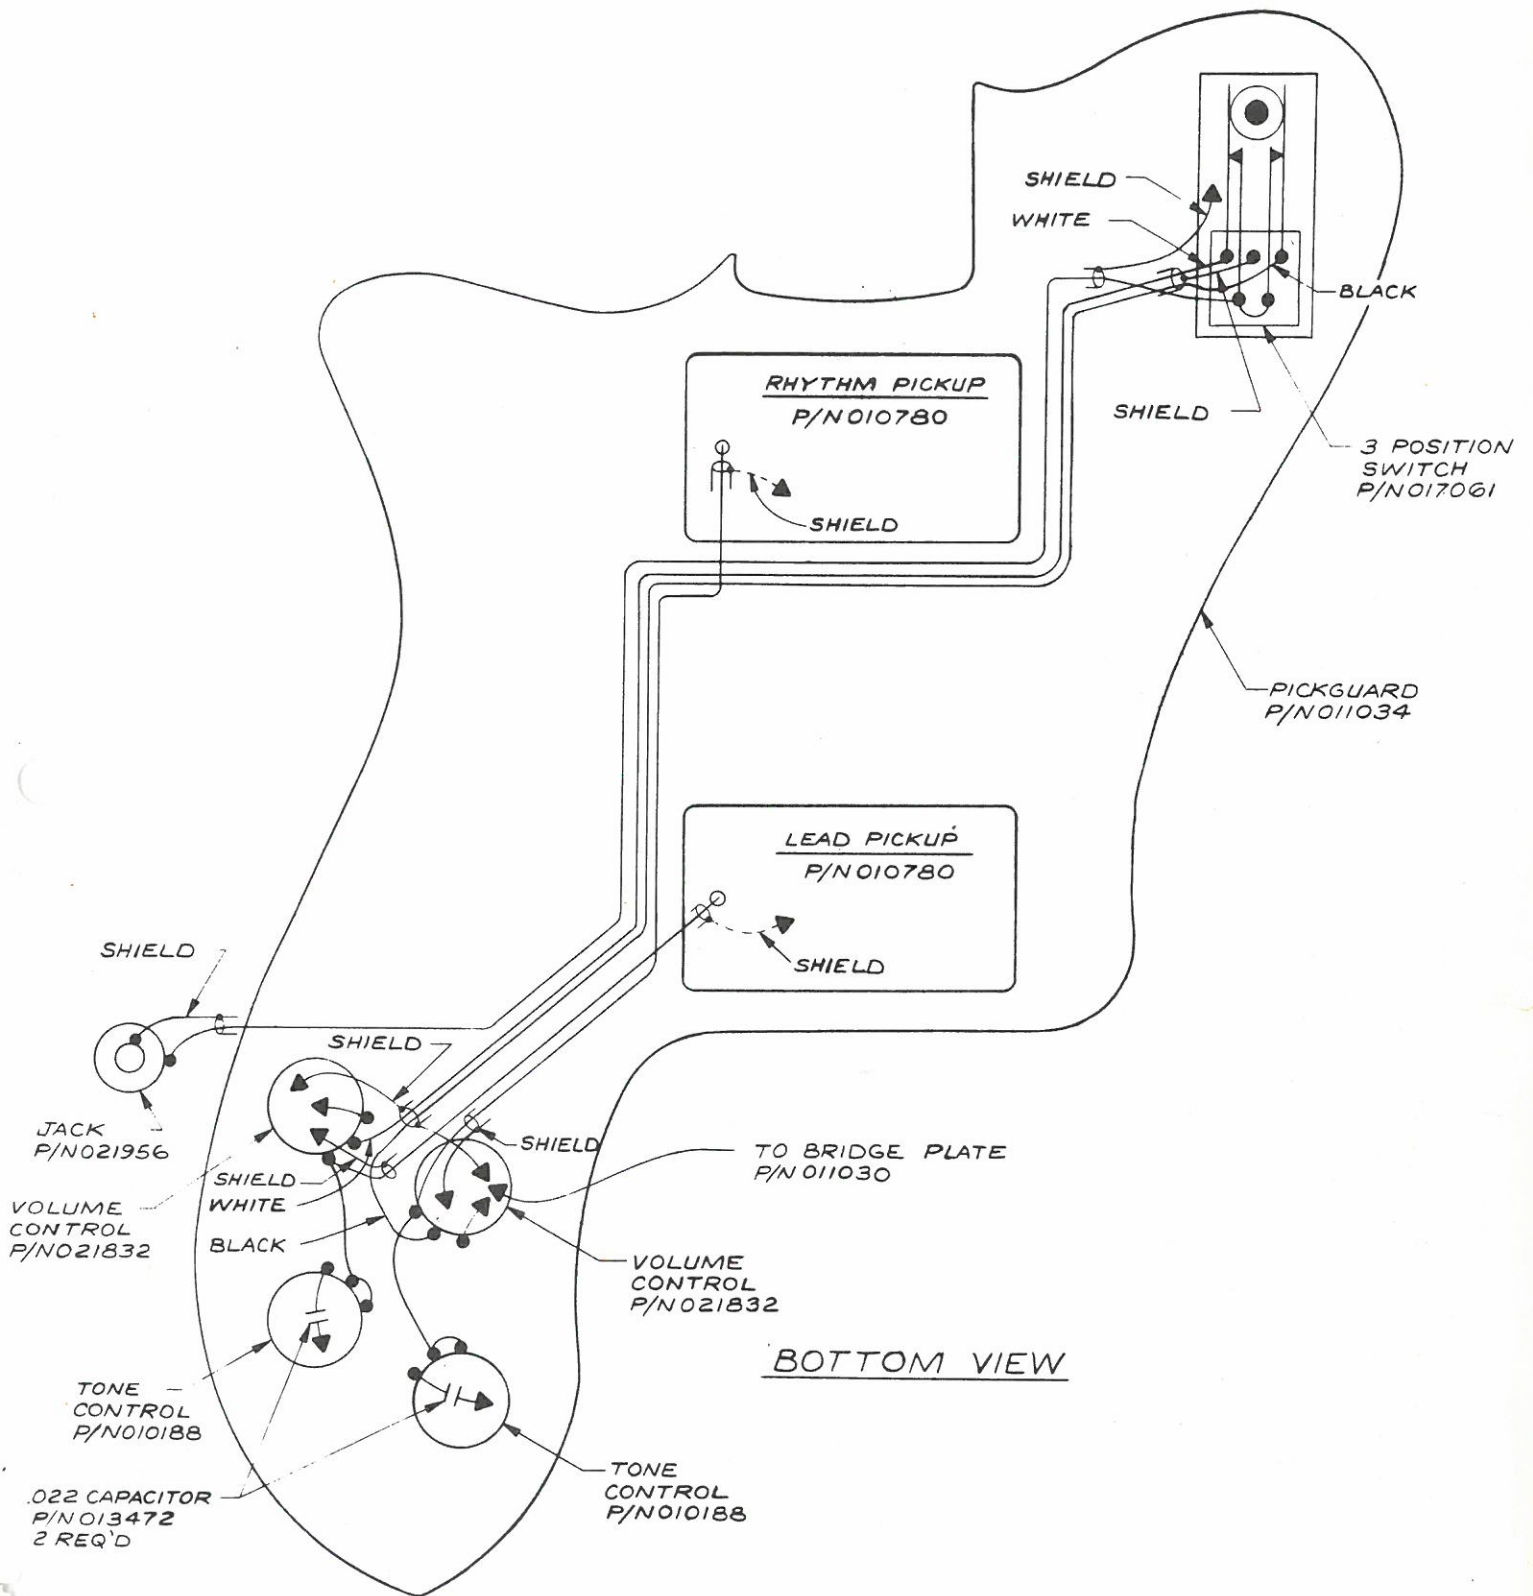

STRATOCASTER
WIRING DIAGRAM

TELECASTER WIRING DIAGRAM 1/1/53

Lever Switch shown in deep rhythm position

TELECASTER GUITAR
 WIRING DIAGRAM
 FROM DRAWING NO. 012056

FRONT OF BODY SHOWN WITH:
PICKGUARD REMOVED
CONTROL PLATE REMOVED (BOTTOM SIDE SHOWN)

NOTE

1. ITEM NUMBERS ON THIS PAGE REFER TO PARTS LIST.
2. ▲ INDICATES SOLDER CONNECTIONS.

MUSTANG
WIRING DIAGRAM

NOTE

1. NUMBER CALLOUTS ON PAGE ARE KEYED TO PARTS LIST.
2. ▲ INDICATES SOLDER CONNECTION SHOWN.
3. DRAWING VIEWED FROM BOTTOM LOOKING UP

NOTE - THESE TWO PLATES VIEWED FROM BOTTOM

FENDER ELECTRIC INSTR. CO.
FULLERTON, CALIF.

ESQUIRE WIRING DIAGRAM

DATE DRAWN 4/12/62

LEVER SWITCH SHOWN IN BRIGHT POSITION

FENDER MUSICAL INSTRUMENTS

Columbia Records
A Division of Columbia Broadcasting System, Inc.

SANTA ANA, CALIFORNIA
U. S. A.

FENDER "DUO-SONIC" WIRING DIAGRAM AND LAYOUT

BOTTOM VIEW OF PICKGUARD

FENDER MUSICAL INSTRUMENTS
 Santa Ana, California

NOTE

1. ITEM NUMBERS ON THIS PAGE REFER TO PARTS LIST
2. ▲ INDICATES SOLDER CONNECTIONS