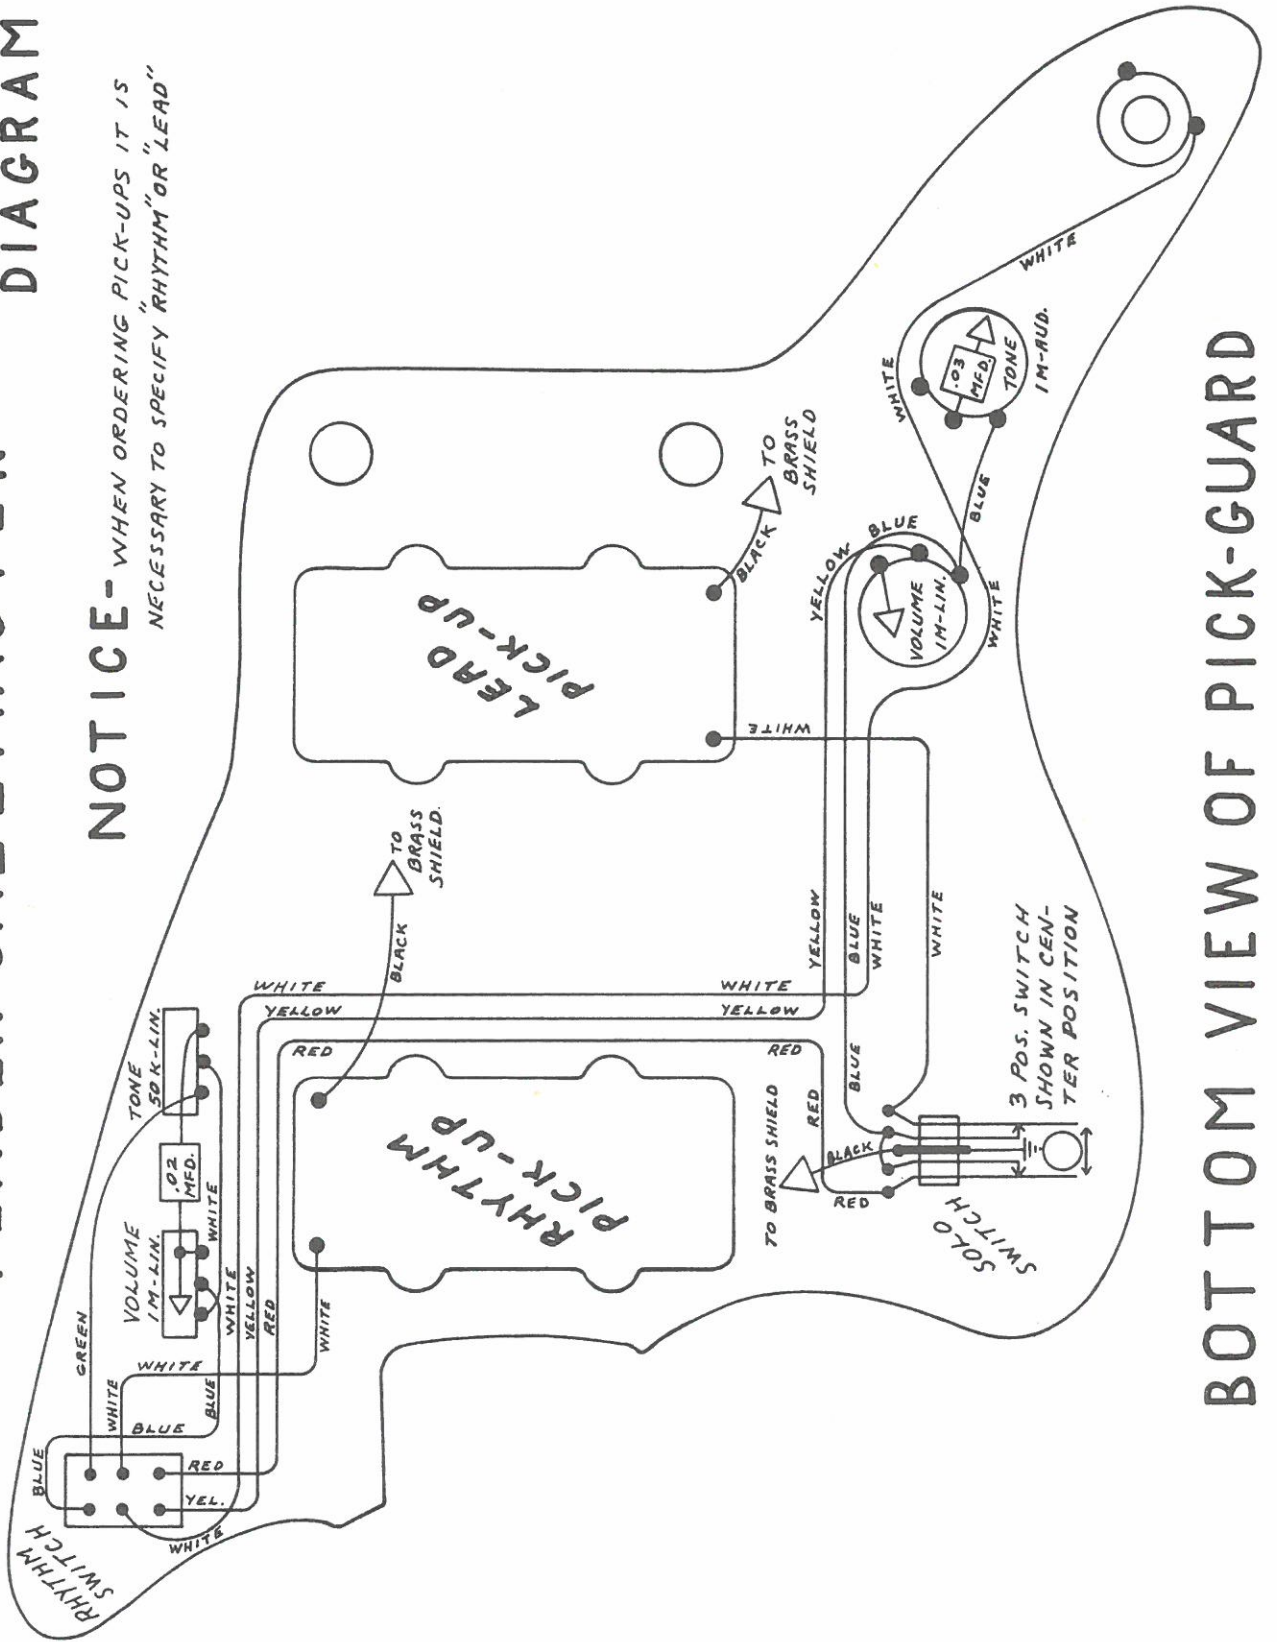

STRATOCASTER
WIRING DIAGRAM

TELECASTER WIRING DIAGRAM 1/1/53

Lever Switch shown in deep rhythm position

TELECASTER GUITAR
 WIRING DIAGRAM
 FROM DRAWING NO. 012056

FRONT OF BODY SHOWN WITH:
PICKGUARD REMOVED
CONTROL PLATE REMOVED (BOTTOM SIDE SHOWN)

NOTE

1. ITEM NUMBERS ON THIS PAGE REFER TO PARTS LIST.
2. ▲ INDICATES SOLDER CONNECTIONS.

MUSTANG
WIRING DIAGRAM

NOTE

1. NUMBER CALLOUTS ON PAGE ARE KEYED TO PARTS LIST.
2. ▲ INDICATES SOLDER CONNECTION SHOWN.
3. DRAWING VIEWED FROM BOTTOM LOOKING UP

MUSICMASTER
WIRING DIAGRAM

NOTE

ITEM NUMBERS ON THIS PAGE REFER TO PARTS LIST.

▲ INDICATES SOLDER CONNECTIONS.

MANDOLIN WIRING DIAGRAM

FENDER MUSICAL INSTRUMENTS
Santa Ana, California

FENDER "JAZZMASTER" WIRING DIAGRAM

NOTICE- WHEN ORDERING PICK-UPS IT IS NECESSARY TO SPECIFY "RHYTHM" OR "LEAD"

BOTTOM VIEW OF PICK-GUARD

FENDER "JAGUAR" WIRING DIAGRAM

DRAWN AUG. 7, 1962

NOTE - THIS PLATE VIEWED FROM TOP

NOTE - THIS PLATE VIEWED FROM BOTTOM