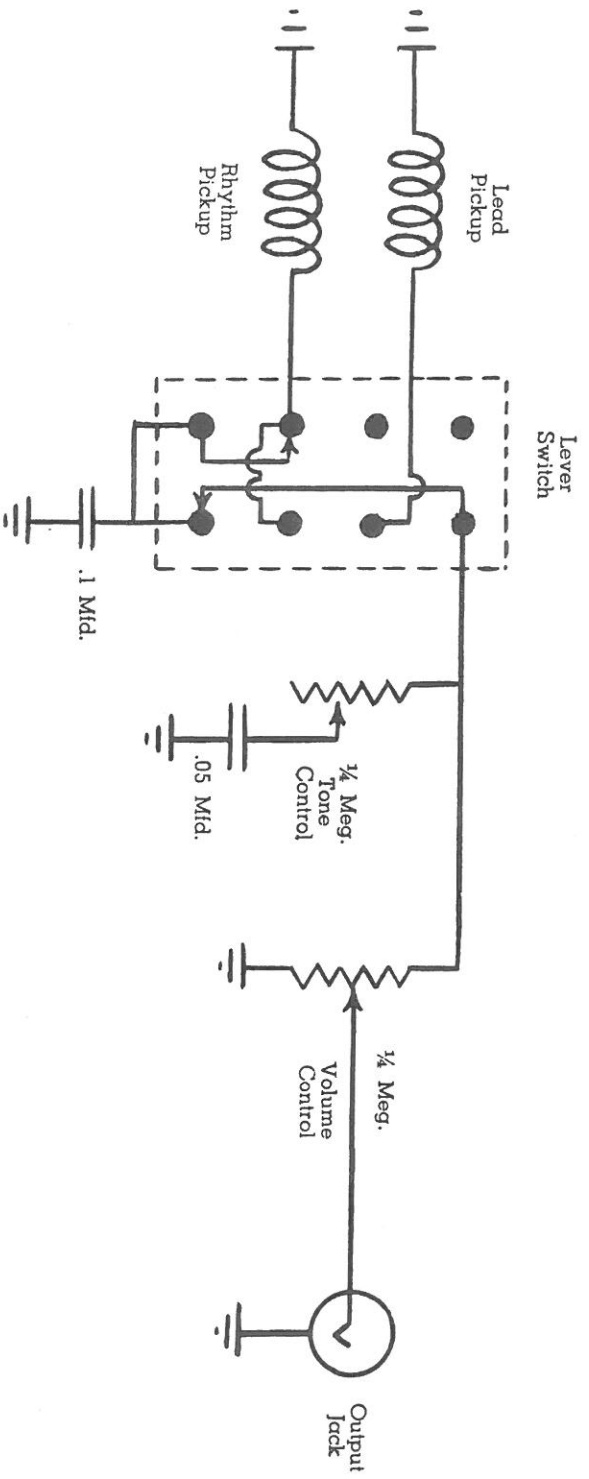

STRATOCASTER
WIRING DIAGRAM

TELECASTER WIRING DIAGRAM 1/1/53

Lever Switch shown in deep rhythm position

TELECASTER GUITAR
 WIRING DIAGRAM
 FROM DRAWING NO. 012056

FRONT OF BODY SHOWN WITH:
PICKGUARD REMOVED
CONTROL PLATE REMOVED (BOTTOM SIDE SHOWN)

BOTTOM VIEW

TELECASTER DELUXE
 WIRING DIAGRAM
 FROM DRAWING NO. 012034

BOTTOM VIEW

TELECASTER THINLINE
WIRING DIAGRAM
FROM DRAWING NO. 012036

TELECASTER CUSTOM
WIRING DIAGRAM
FROM DRAWING NO. 012040

FENDER MUSICAL INSTRUMENTS
Fullerton, Calif.

NOTE

1. ITEM NUMBERS ON THIS PAGE REFER TO PARTS LIST.
2. ▲ INDICATES SOLDER CONNECTIONS.

MUSTANG
WIRING DIAGRAM

NOTE

1. NUMBER CALLOUTS ON PAGE ARE KEYED TO PARTS LIST.
2. ▲ INDICATES SOLDER CONNECTION SHOWN.
3. DRAWING VIEWED FROM BOTTOM LOOKING UP

MUSICMASTER
WIRING DIAGRAM

NOTE

ITEM NUMBERS ON THIS PAGE REFER TO PARTS LIST.

▲ INDICATES SOLDER CONNECTIONS.

MANDOLIN WIRING DIAGRAM

FENDER MUSICAL INSTRUMENTS
Santa Ana, California

FENDER "JAZZMASTER" WIRING DIAGRAM