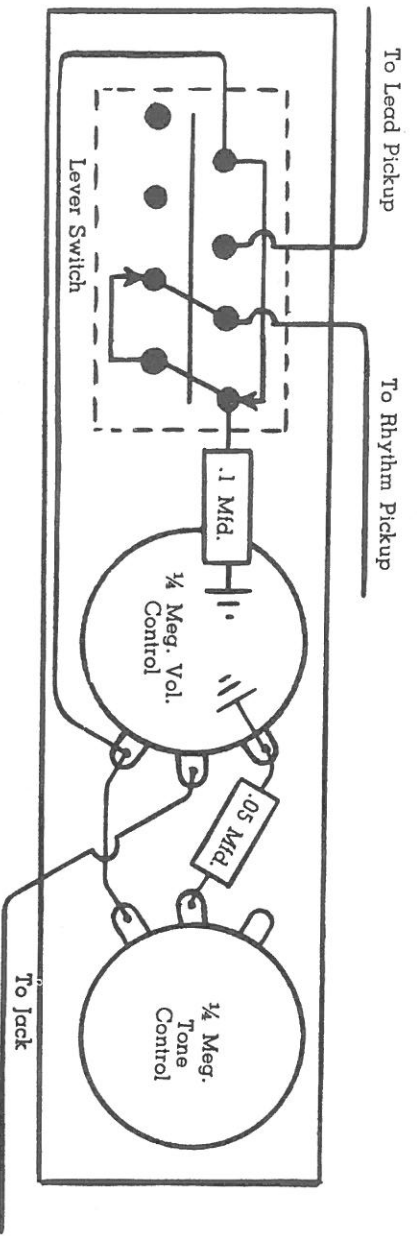

STRATOCASTER
WIRING DIAGRAM

TELECASTER WIRING DIAGRAM 1/1/53

Lever Switch shown in deep rhythm position

TELECASTER GUITAR
 WIRING DIAGRAM
 FROM DRAWING NO. 012056

FRONT OF BODY SHOWN WITH:
PICKGUARD REMOVED
CONTROL PLATE REMOVED (BOTTOM SIDE SHOWN)

BOTTOM VIEW

TELECASTER DELUXE
 WIRING DIAGRAM
 FROM DRAWING NO. 012034

BOTTOM VIEW

TELECASTER THINLINE
WIRING DIAGRAM
FROM DRAWING NO. 012036

TELECASTER CUSTOM
WIRING DIAGRAM
FROM DRAWING NO. 012040

FENDER MUSICAL INSTRUMENTS
Fullerton, Calif.

NOTE

1. ITEM NUMBERS ON THIS PAGE REFER TO PARTS LIST.
2. ▲ INDICATES SOLDER CONNECTIONS.

MUSTANG
WIRING DIAGRAM

NOTE

1. NUMBER CALLOUTS ON PAGE ARE KEYED TO PARTS LIST.
2. ▲ INDICATES SOLDER CONNECTION SHOWN.
3. DRAWING VIEWED FROM BOTTOM LOOKING UP

MUSICMASTER
WIRING DIAGRAM

NOTE

ITEM NUMBERS ON THIS PAGE REFER TO PARTS LIST.

▲ INDICATES SOLDER CONNECTIONS.

MANDOLIN WIRING DIAGRAM

FENDER MUSICAL INSTRUMENTS
Santa Ana, California

FENDER "JAZZMASTER" WIRING DIAGRAM