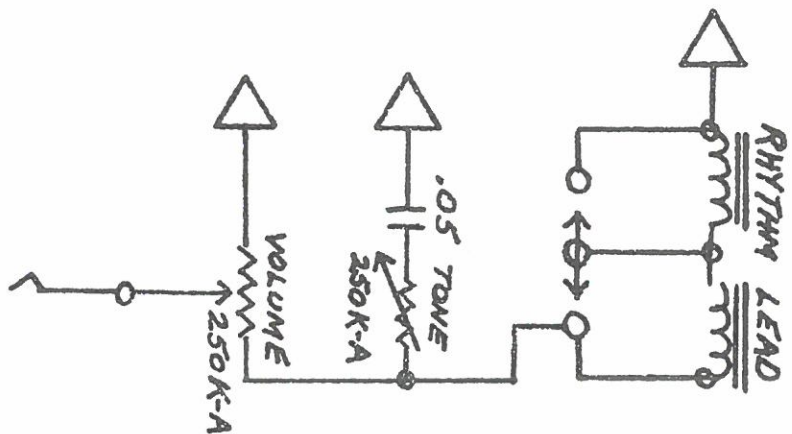

FENDER "DUO-SONIC" WIRING DIAGRAM AND LAYOUT