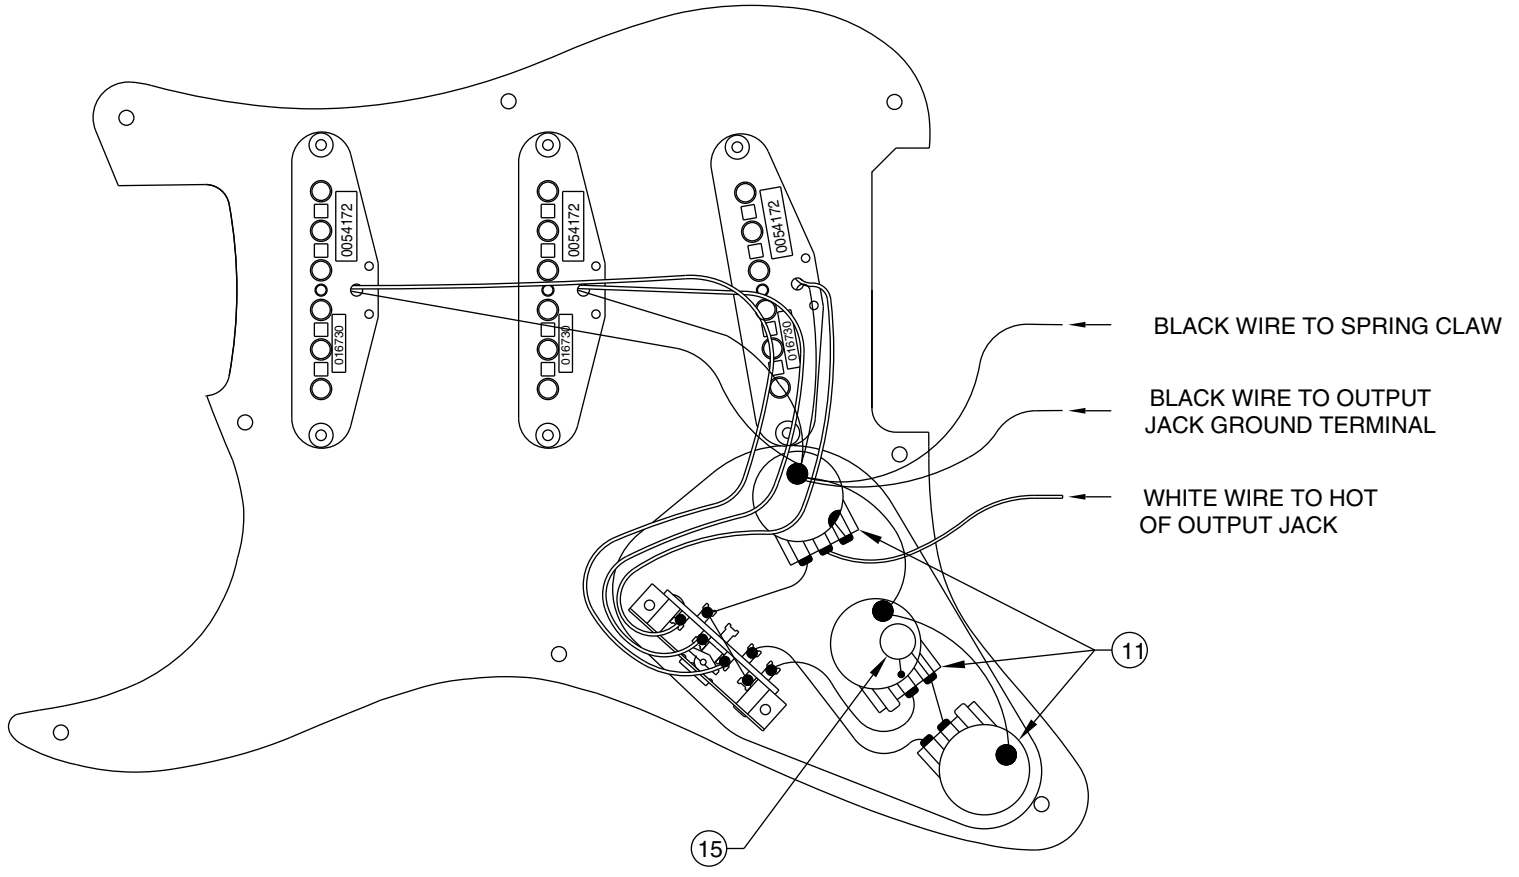

# 50'S STRATOCASTER 0131002 PICKGUARD ASSEMBLY

## BRIDGE ASSEMBLY