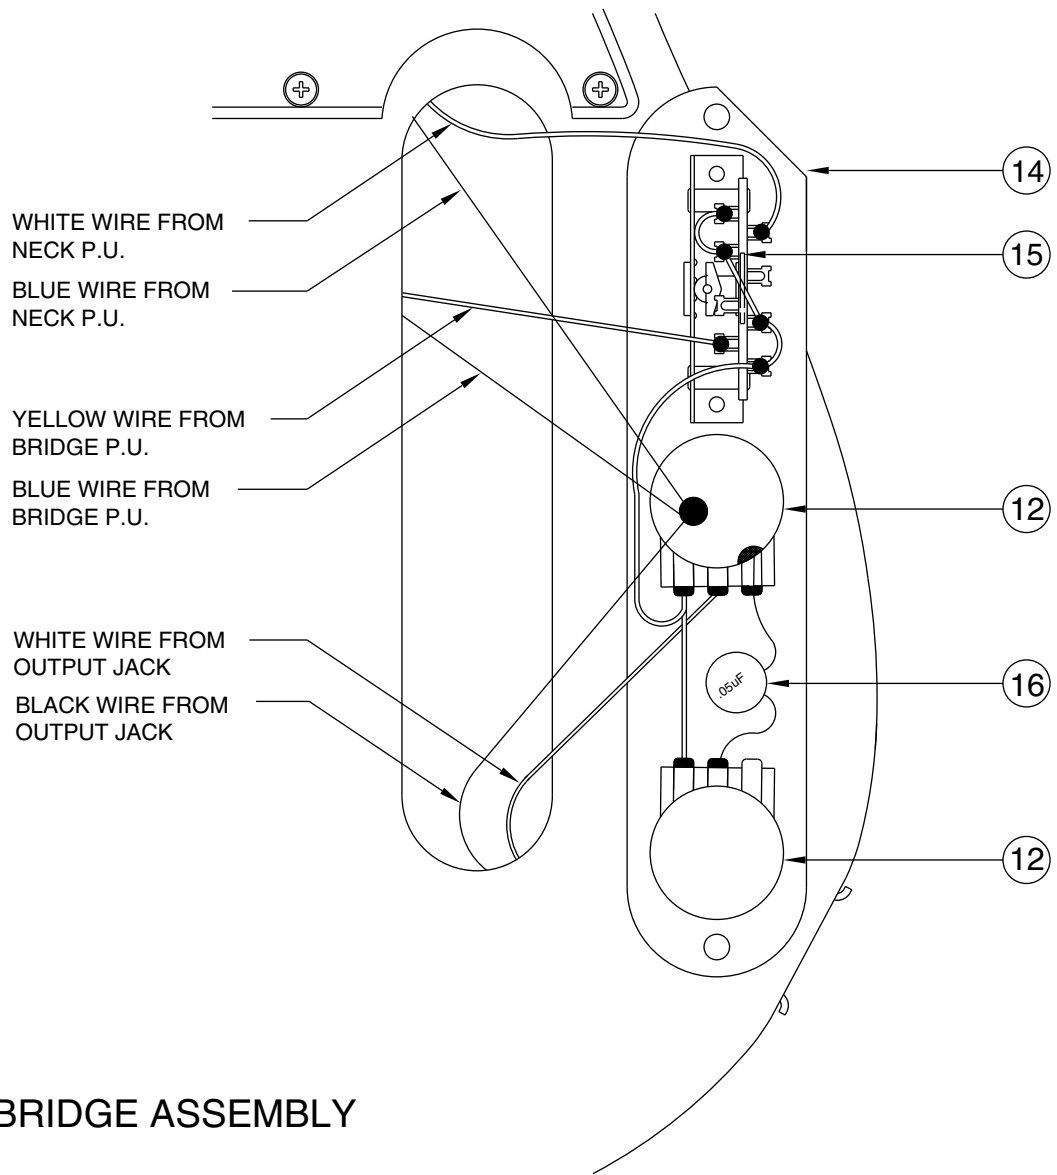

50'S TELECASTER 0131202

CONTROL ASSEMBLY

BRIDGE ASSEMBLY