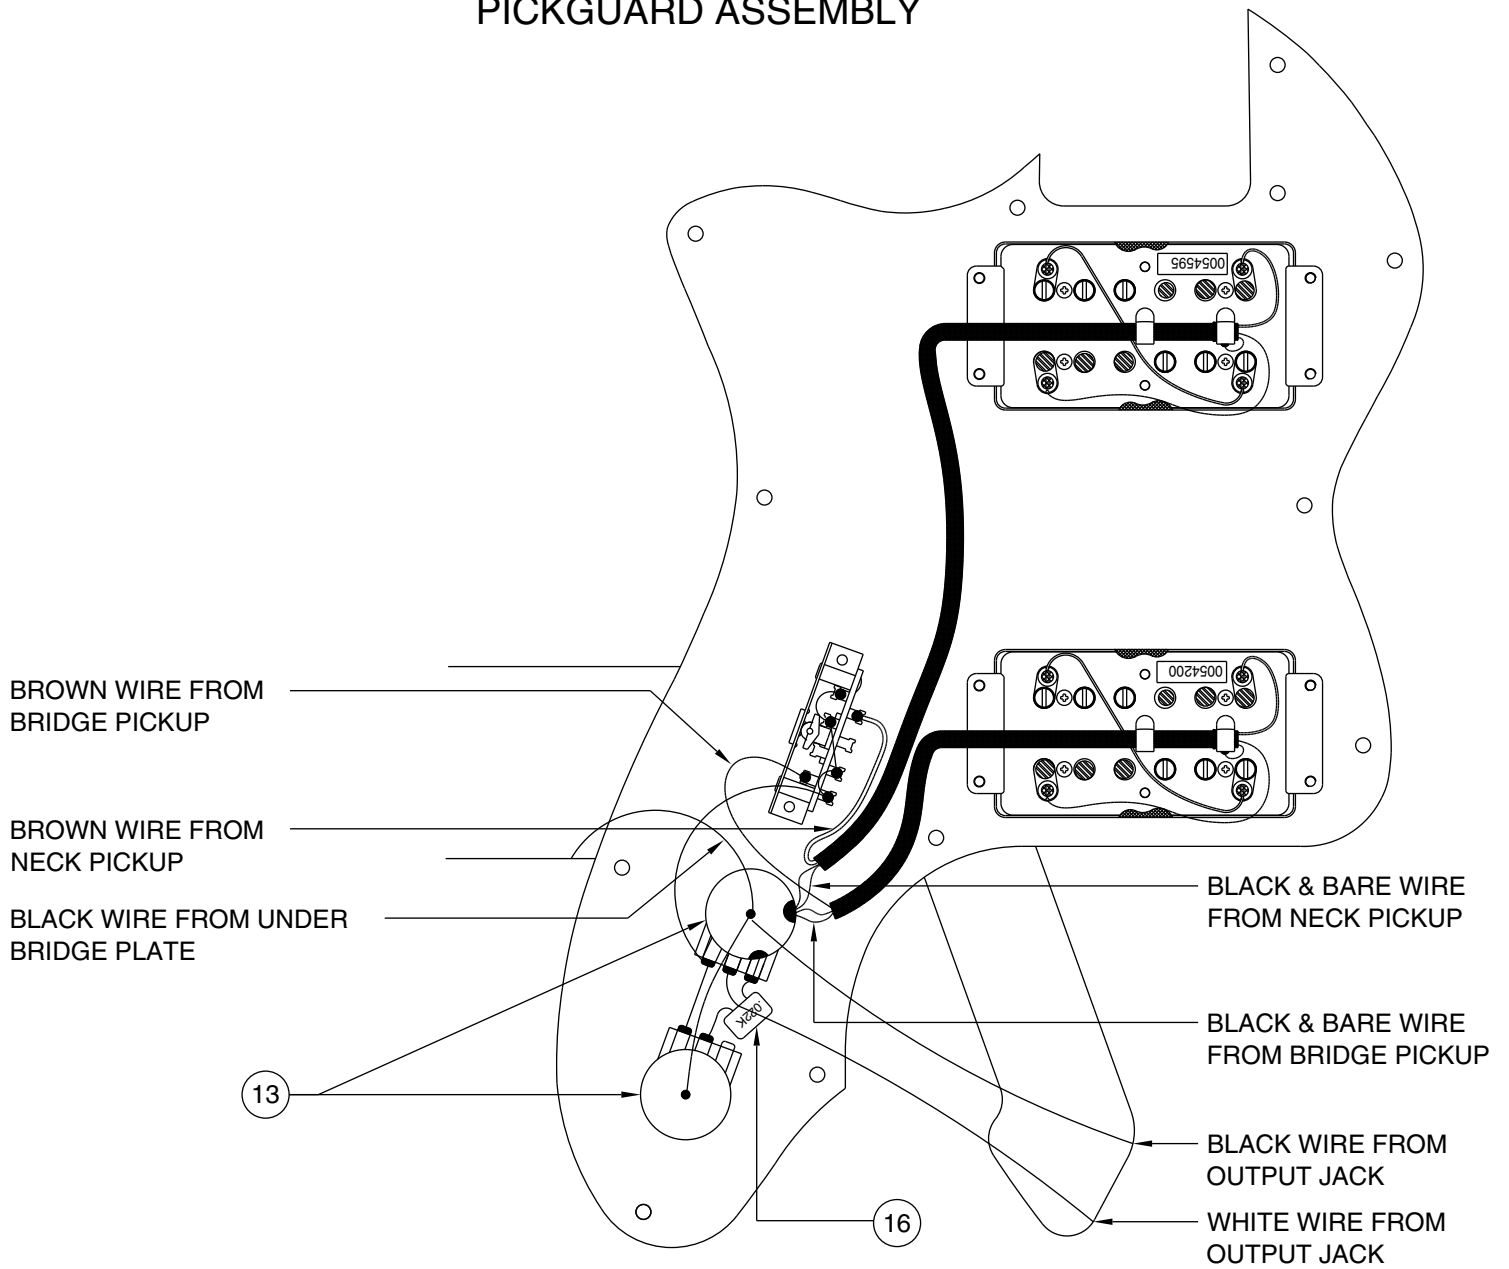

'72 TELECASTER THINLINE 0137402

PICKGUARD ASSEMBLY

BRIDGE ASSEMBLY