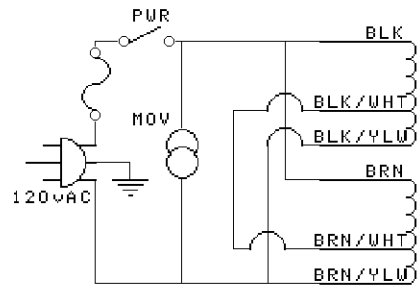

MESA-BOOGIE 20/20 POWER AMP

POWER SUPPLIES

FILE 2020SUPP.S01
1/2