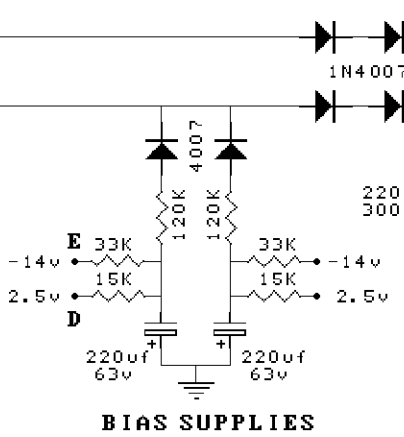

MESA-BOOGIE 20/20 POWER AMP

POWER SUPPLIES

FILE 2020SUPP.S01
1/2