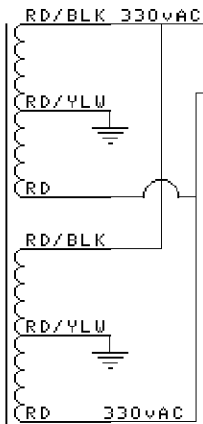

MESA-BOOGIE 20/20 POWER AMP

POWER SUPPLIES

FILE 2020SUPP.S01
1/2