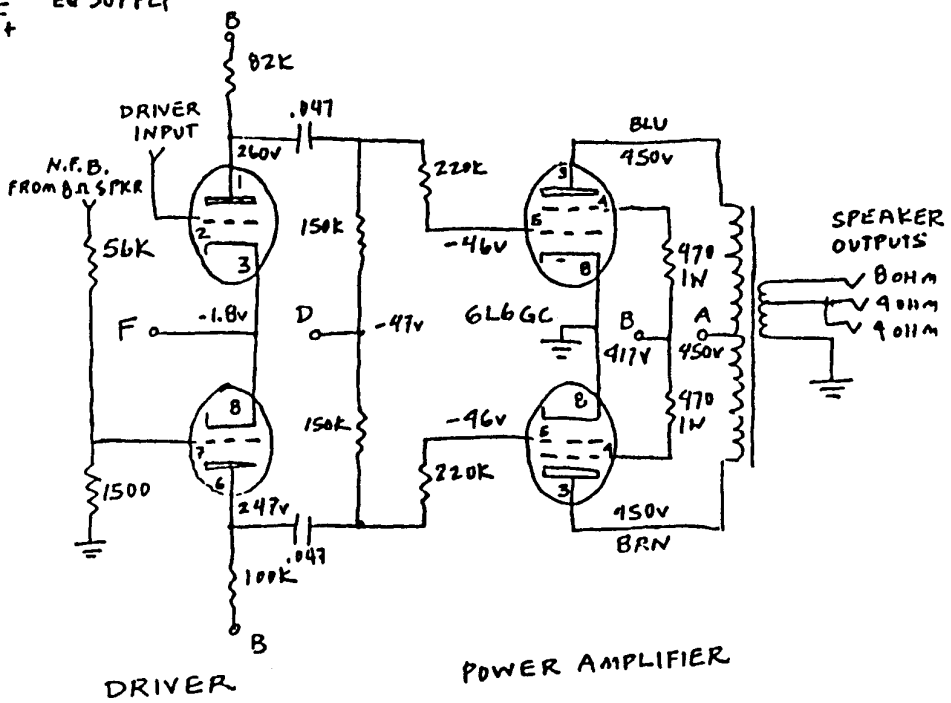

MESA/BOOGIE .50 CALIBER †

LDR SUPPLY

FOOT SWITCH

HIGH-VOLTAGE SUPPLY

BLU1 XFMR

EQ SUPPLY

DRIVER

POWER AMPLIFIER