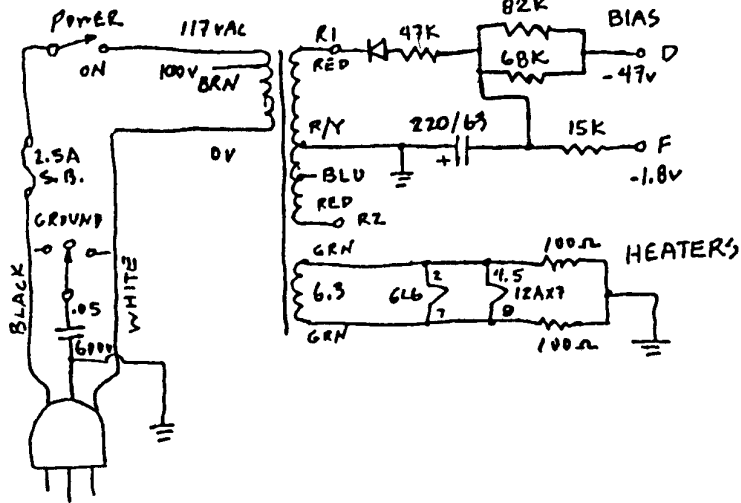

MESA/BOOGIE .50 CALIBER †

LDR SUPPLY

FOOT SWITCH

HIGH-VOLTAGE SUPPLY

BLU1 XFMR

EQ SUPPLY

DRIVER

POWER AMPLIFIER