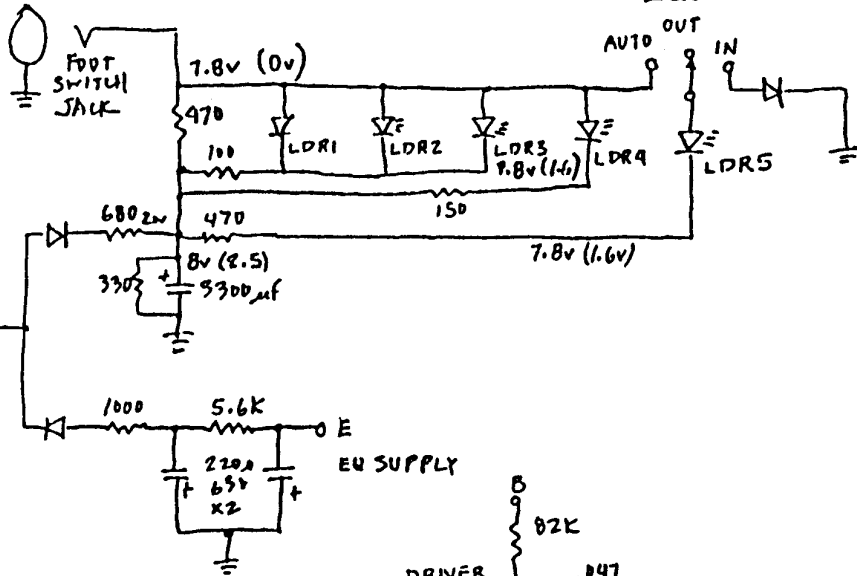

MESA/BOOGIE .50 CALIBER †

LDR SUPPLY

FOOT SWITCH

HIGH-VOLTAGE SUPPLY

BLU1 XFMR

EQ SUPPLY

DRIVER

POWER AMPLIFIER