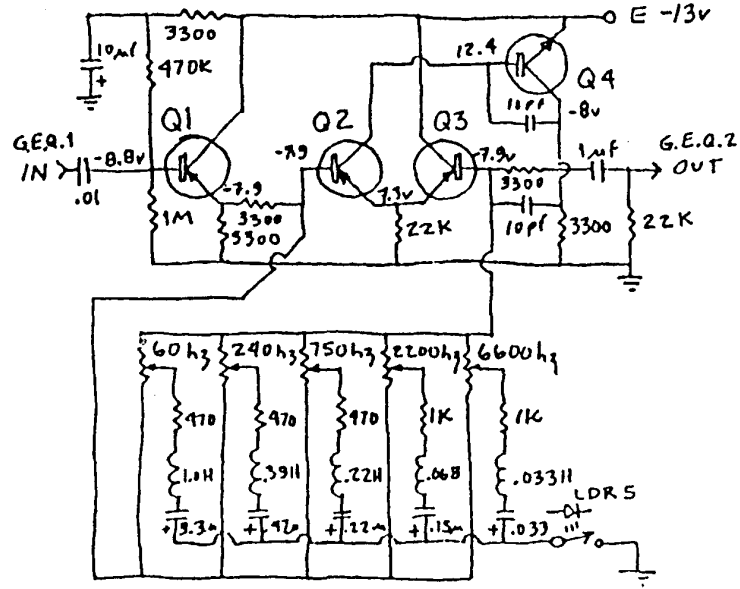

GRAPHIC EQUALIZER