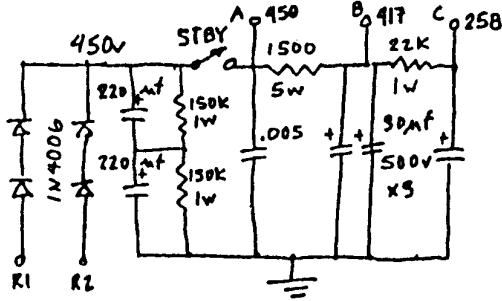

MESA/BOOGIE .50 CALIBER †

LDR SUPPLY

FOOT SWITCH

HIGH-VOLTAGE SUPPLY

BLU1 XFMR

EQ SUPPLY

DRIVER

POWER AMPLIFIER