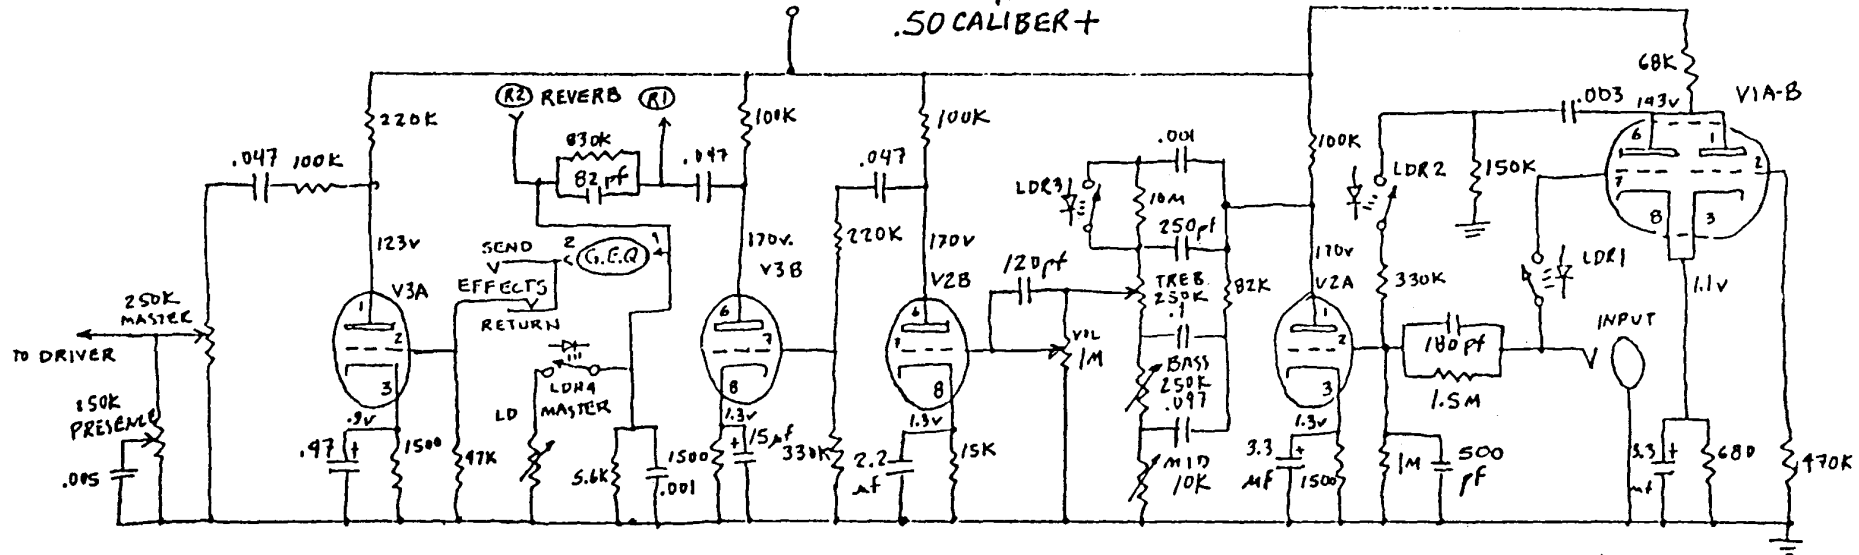

MESA/BOOGIE
.50 CALIBER+