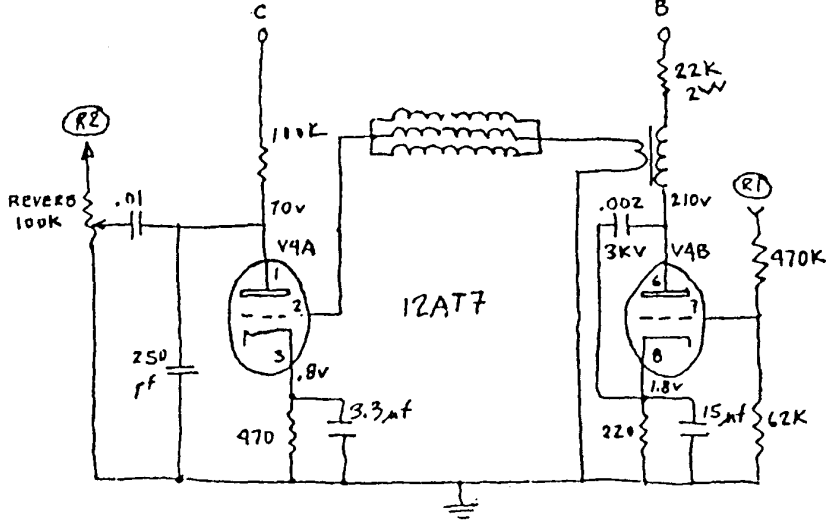

GRAPHIC EQUALIZER