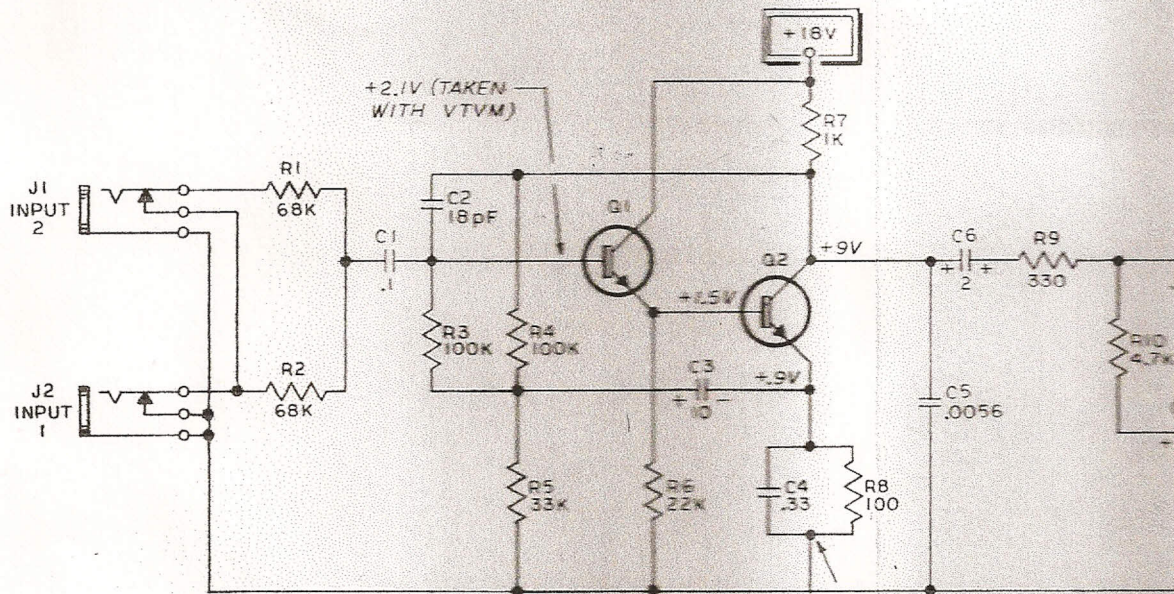

R
 T1
 T2

NOTE:
 THIS POINT IS CONNECTED
 DIRECTLY TO GROUND ON
 MODEL V124 ONLY.

NOTE:-
 6G TUNER INSTALLED
 ON MODEL V124 ONLY.

120 V AC
 60~
 50 WATTS
 .6 AMPS