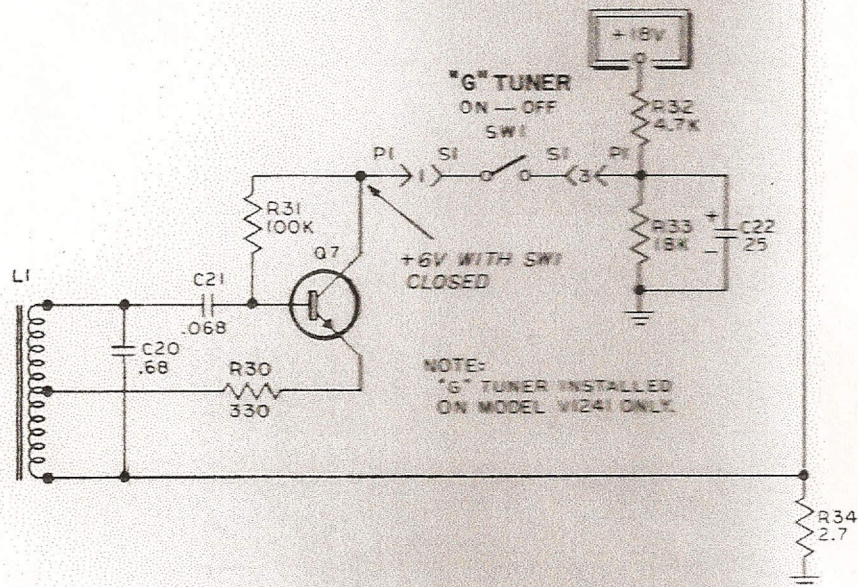

R
 T1
 T2

NOTE:
 THIS POINT IS CONNECTED
 DIRECTLY TO GROUND ON
 MODEL V124 ONLY.

NOTE:-
 6G TUNER INSTALLED
 ON MODEL V124 ONLY.

120 V AC
 60~
 50 WATTS
 .6 AMPS