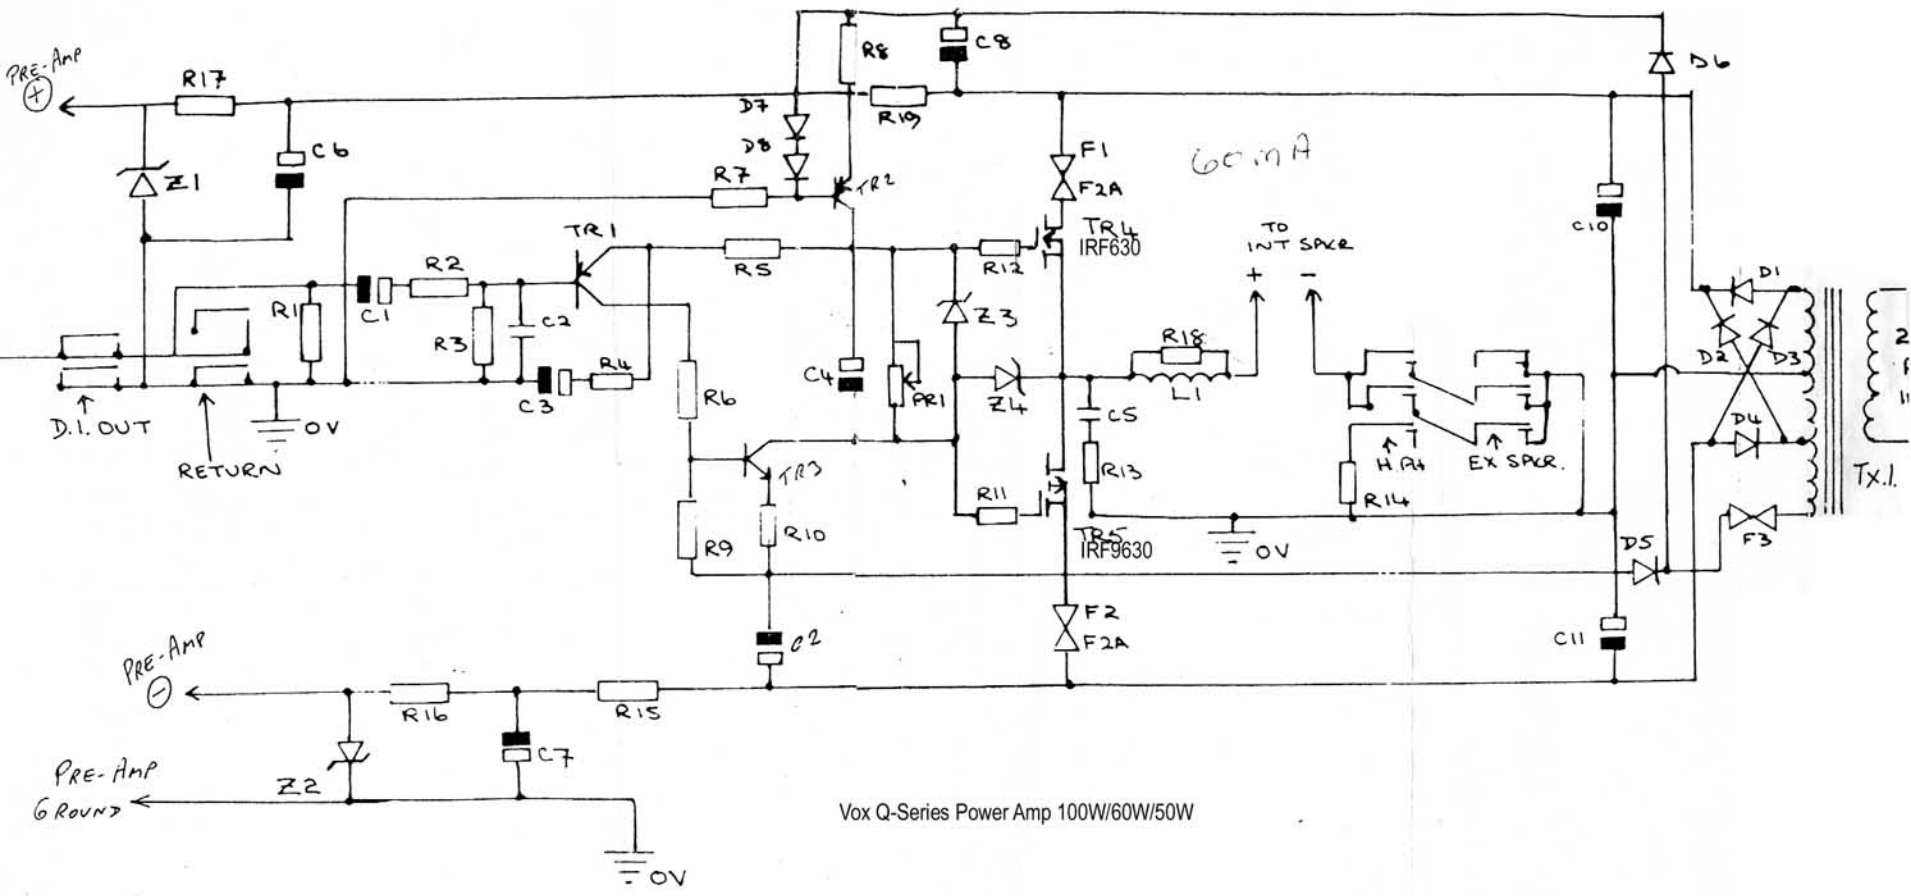

NOTE! IN SOME UNITS D7/D8 MAY BE 2V4 ZENER, THERMALLY LINKED TO TR2

Vox Q-Series Power Amp 100W/60W/50W