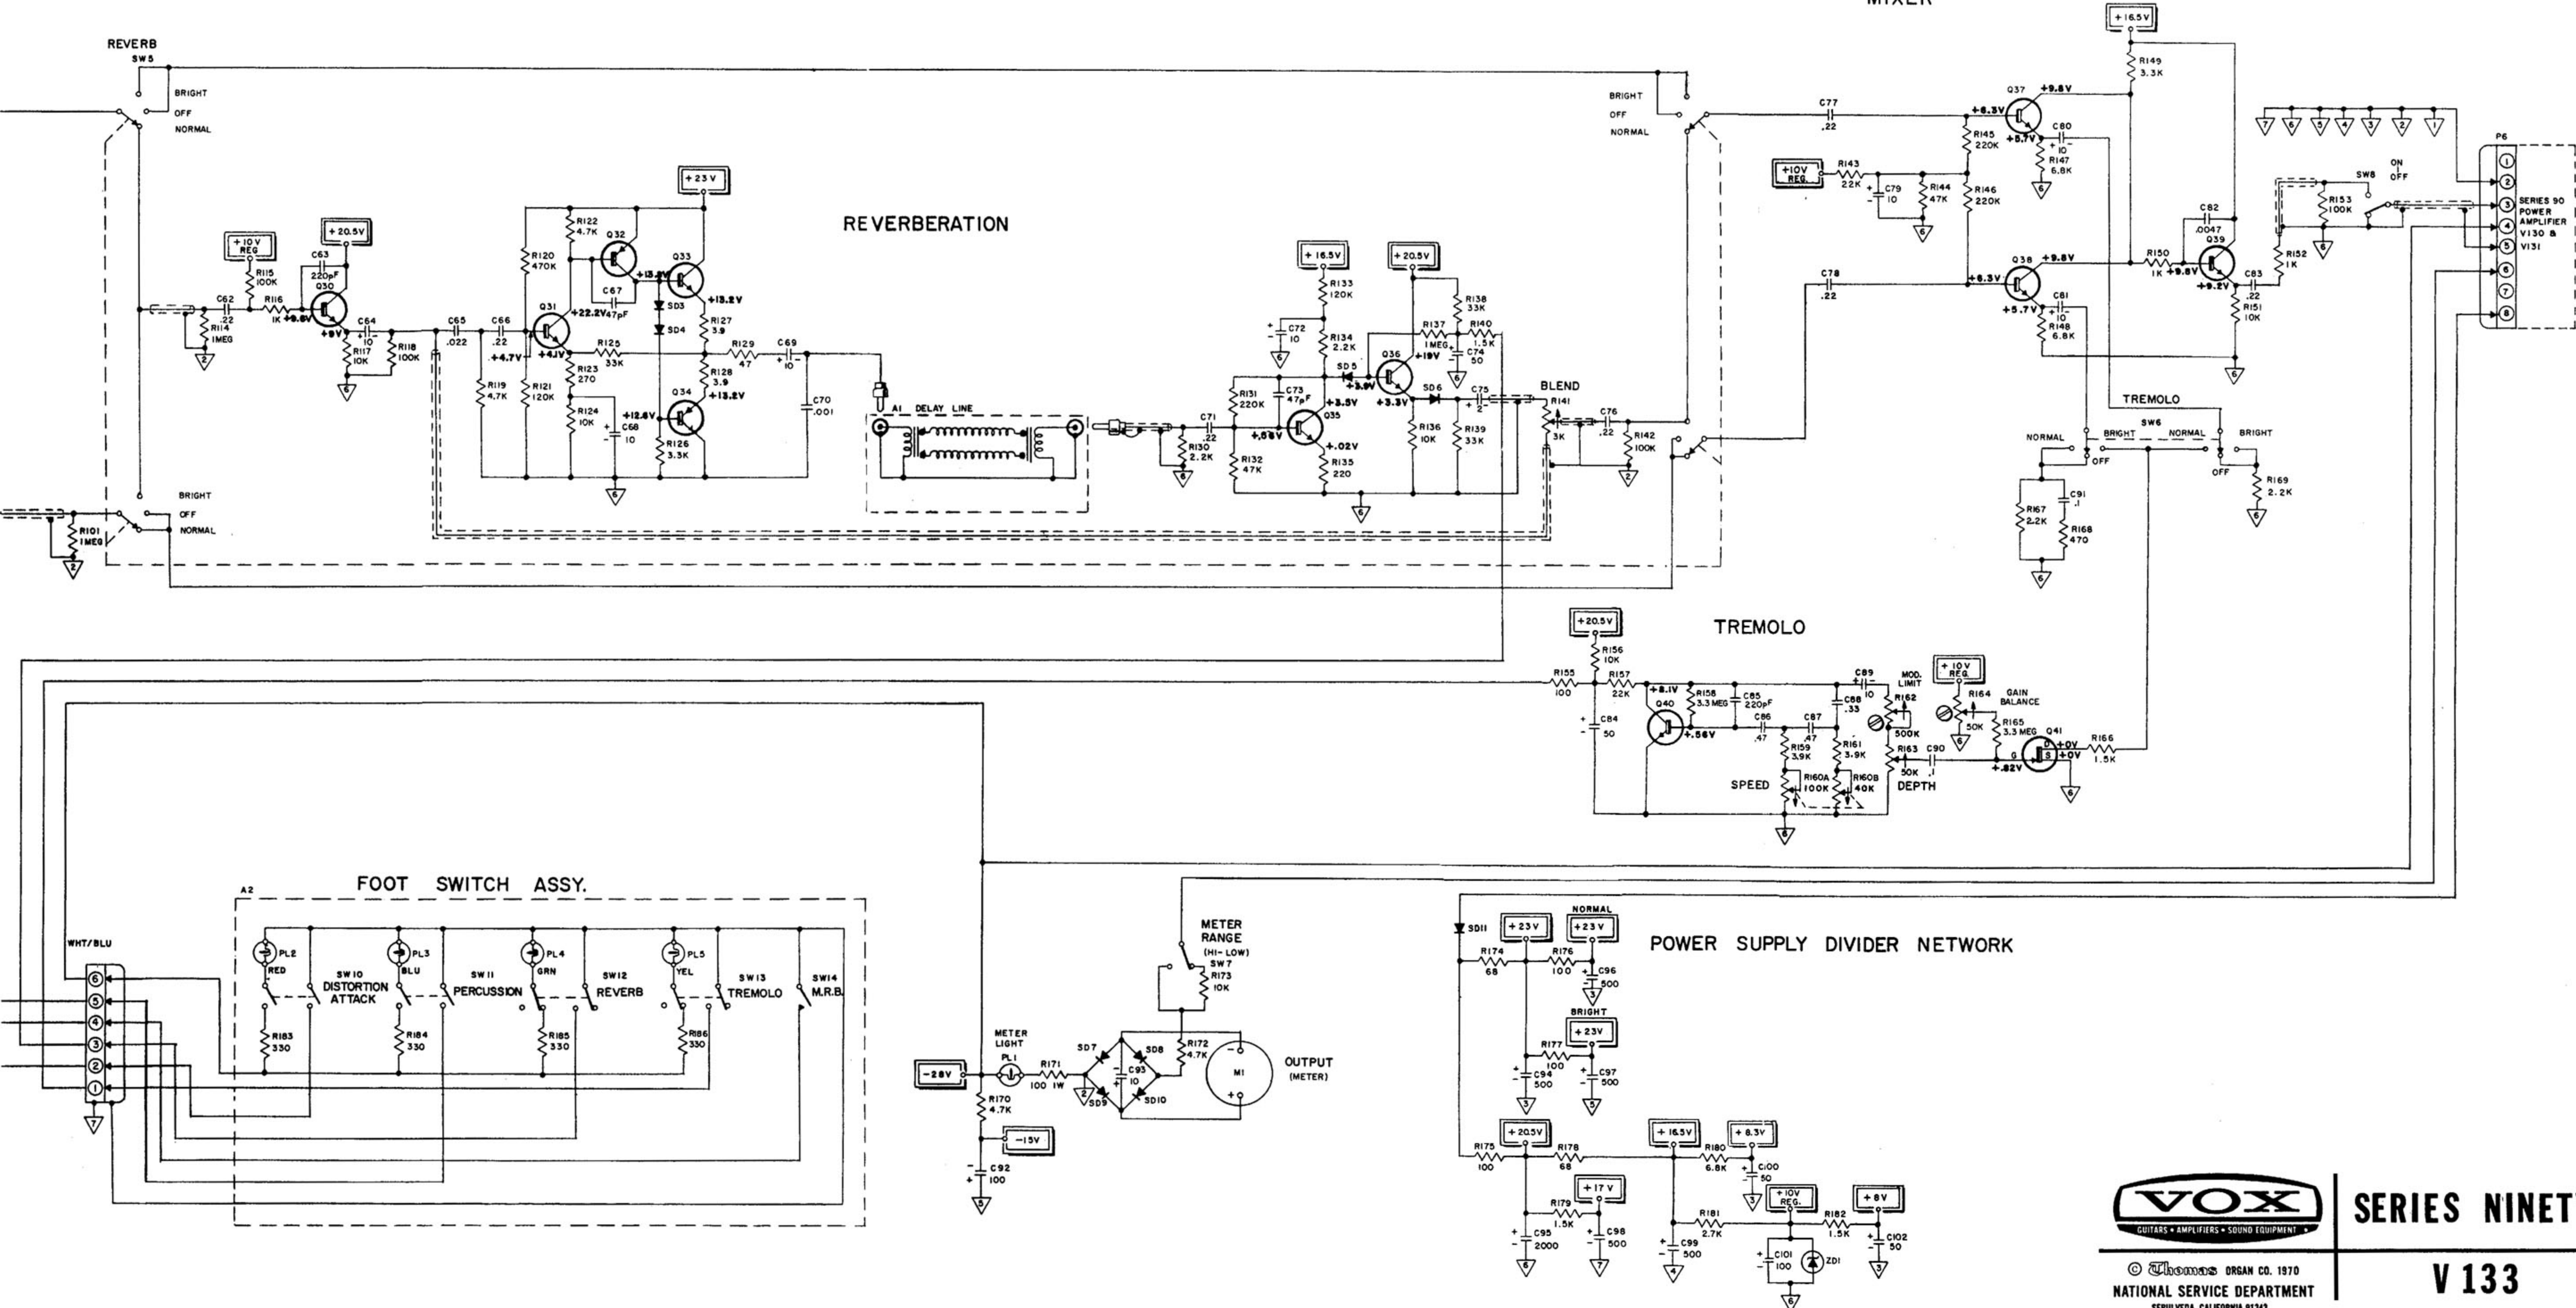

MIXER

REVERBERATION

TREMOLO

FOOT SWITCH ASSY.

POWER SUPPLY DIVIDER NETWORK

OUTPUT (METER)

SERIES NINETY

NATIONAL SERVICE DEPARTMENT

V 133

REVERB SW5

BRIGHT OFF NORMAL

TREMOLO SW6

FOOT SWITCH ASSY. A2

POWER SUPPLY DIVIDER NETWORK

METER RANGE (HI-LOW) SW7

SERIES NINETY