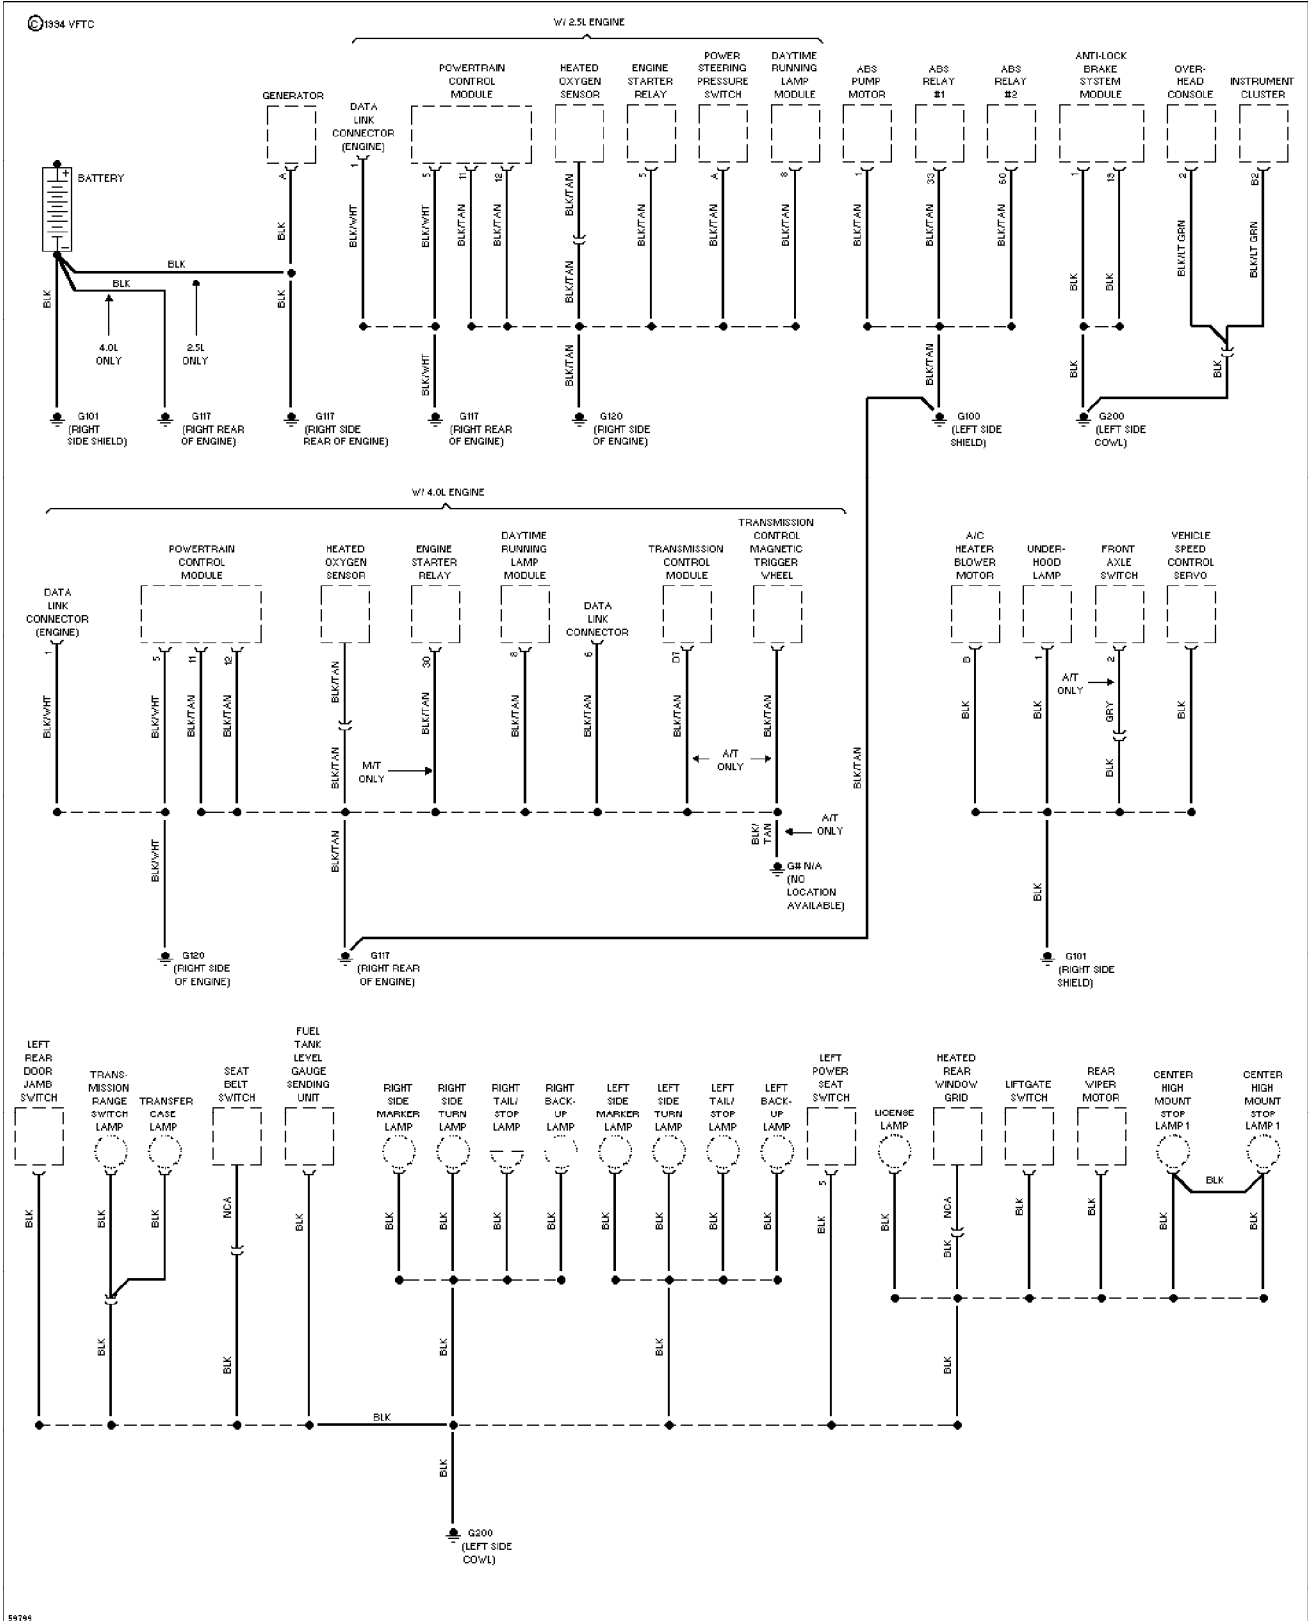

1994 Jeep Cherokee

SYSTEM WIRING DIAGRAMS

Exterior Light Circuit, W/ Trailer Tow (2 of 2) (p. 10)

1994 Jeep Cherokee

© 1994 VFTC

SYSTEM WIRING DIAGRAMS

Exterior Light Circuit, W/O Trailer Tow (p. 11)

1994 Jeep Cherokee

SYSTEM WIRING DIAGRAMS

Ground Distribution Circuit (1 of 2) (p. 12)

1994 Jeep Cherokee

SYSTEM WIRING DIAGRAMS

Ground Distribution Circuit (2 of 2) (p. 13)

1994 Jeep Cherokee

©1994 YFPC

SYSTEM WIRING DIAGRAMS