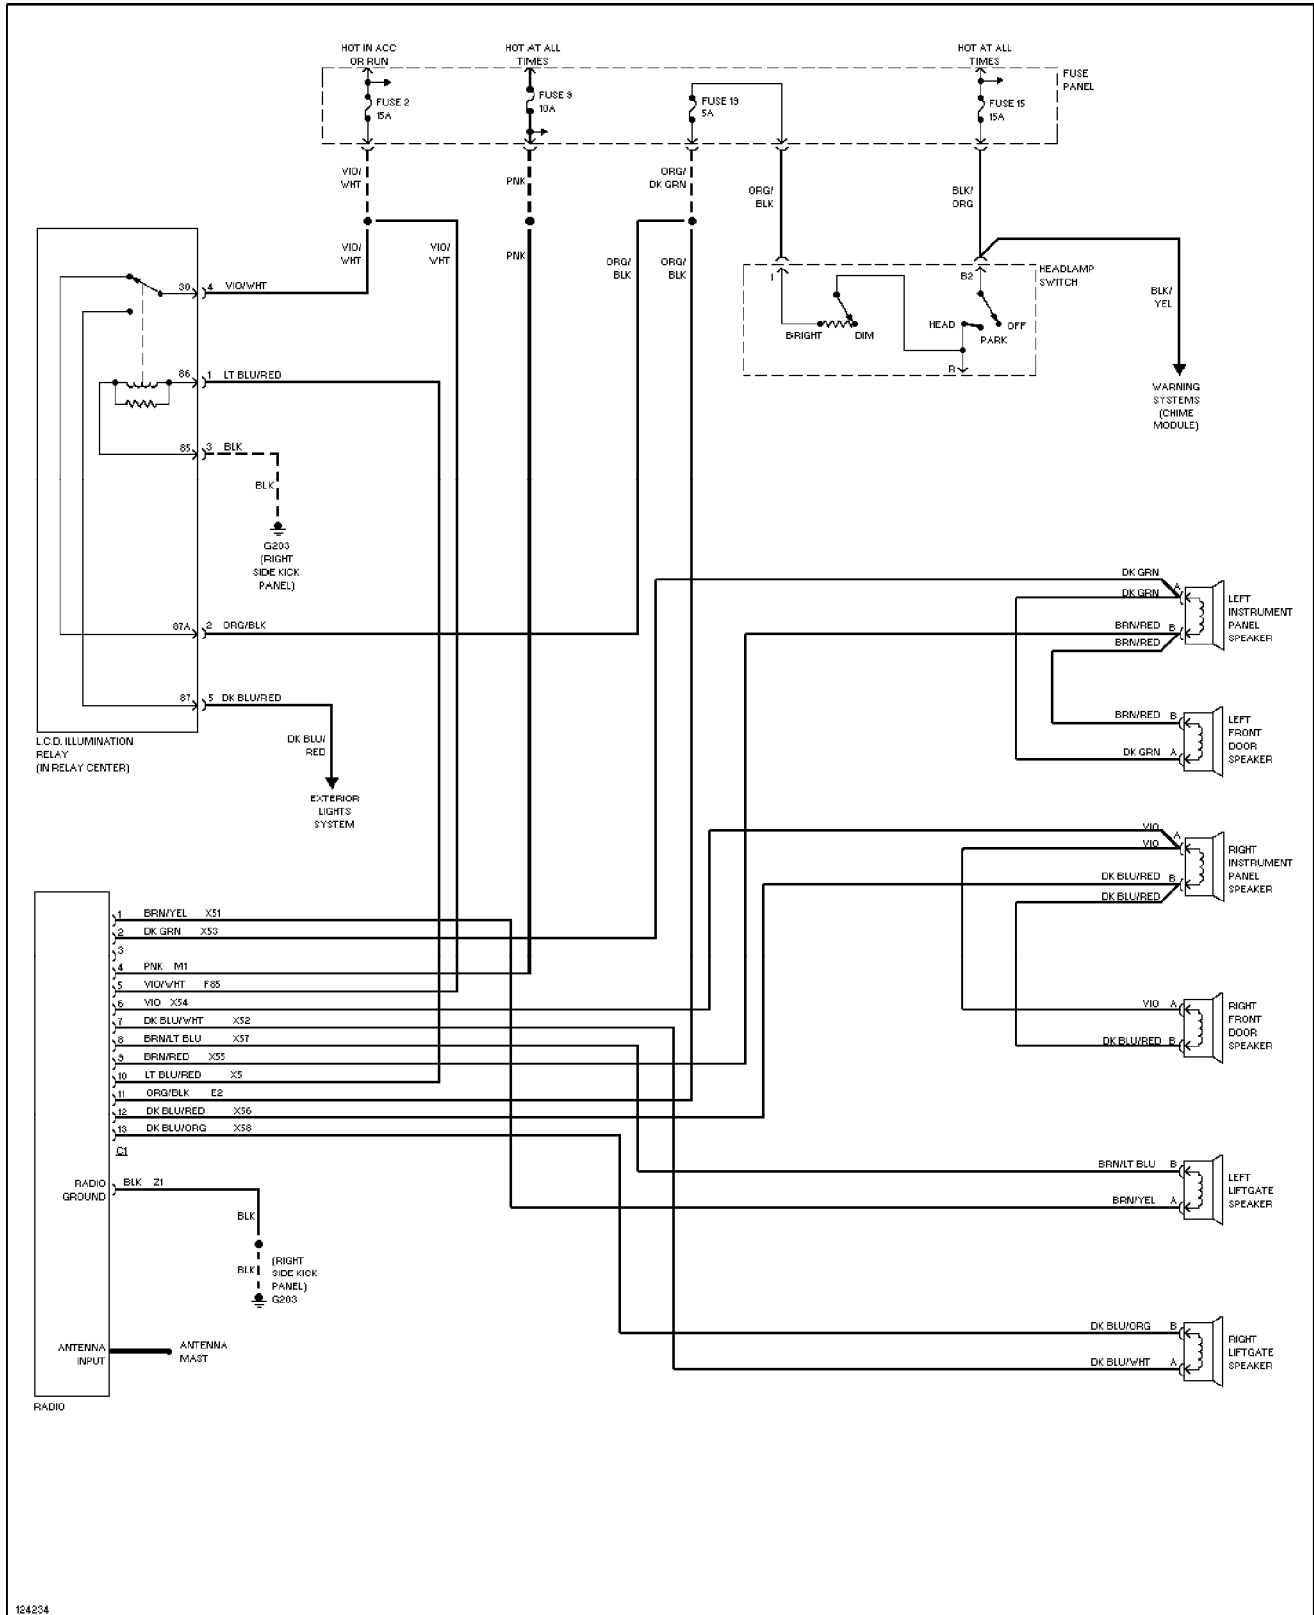

SYSTEM WIRING DIAGRAMS

Door Lock & Keyless Entry Circuit (p. 24)

1994 Jeep Cherokee

SYSTEM WIRING DIAGRAMS

Power Mirror Circuit (p. 25)

1994 Jeep Cherokee

© 1994 VFTC

SYSTEM WIRING DIAGRAMS

Power Seats Circuit (p. 26)

1994 Jeep Cherokee

SYSTEM WIRING DIAGRAMS

Power Window Circuit (p. 27)

1994 Jeep Cherokee

SYSTEM WIRING DIAGRAMS

Radio Circuits (p. 28)

1994 Jeep Cherokee

1994 Jeep Cherokee

©1994 VFTC

SYSTEM WIRING DIAGRAMS

2-Speed Wiper/Washer Circuit (p. 33)

1994 Jeep Cherokee

© 1994 YFTC

SYSTEM WIRING DIAGRAMS

Interval Wiper/Washer Circuit (p. 34)