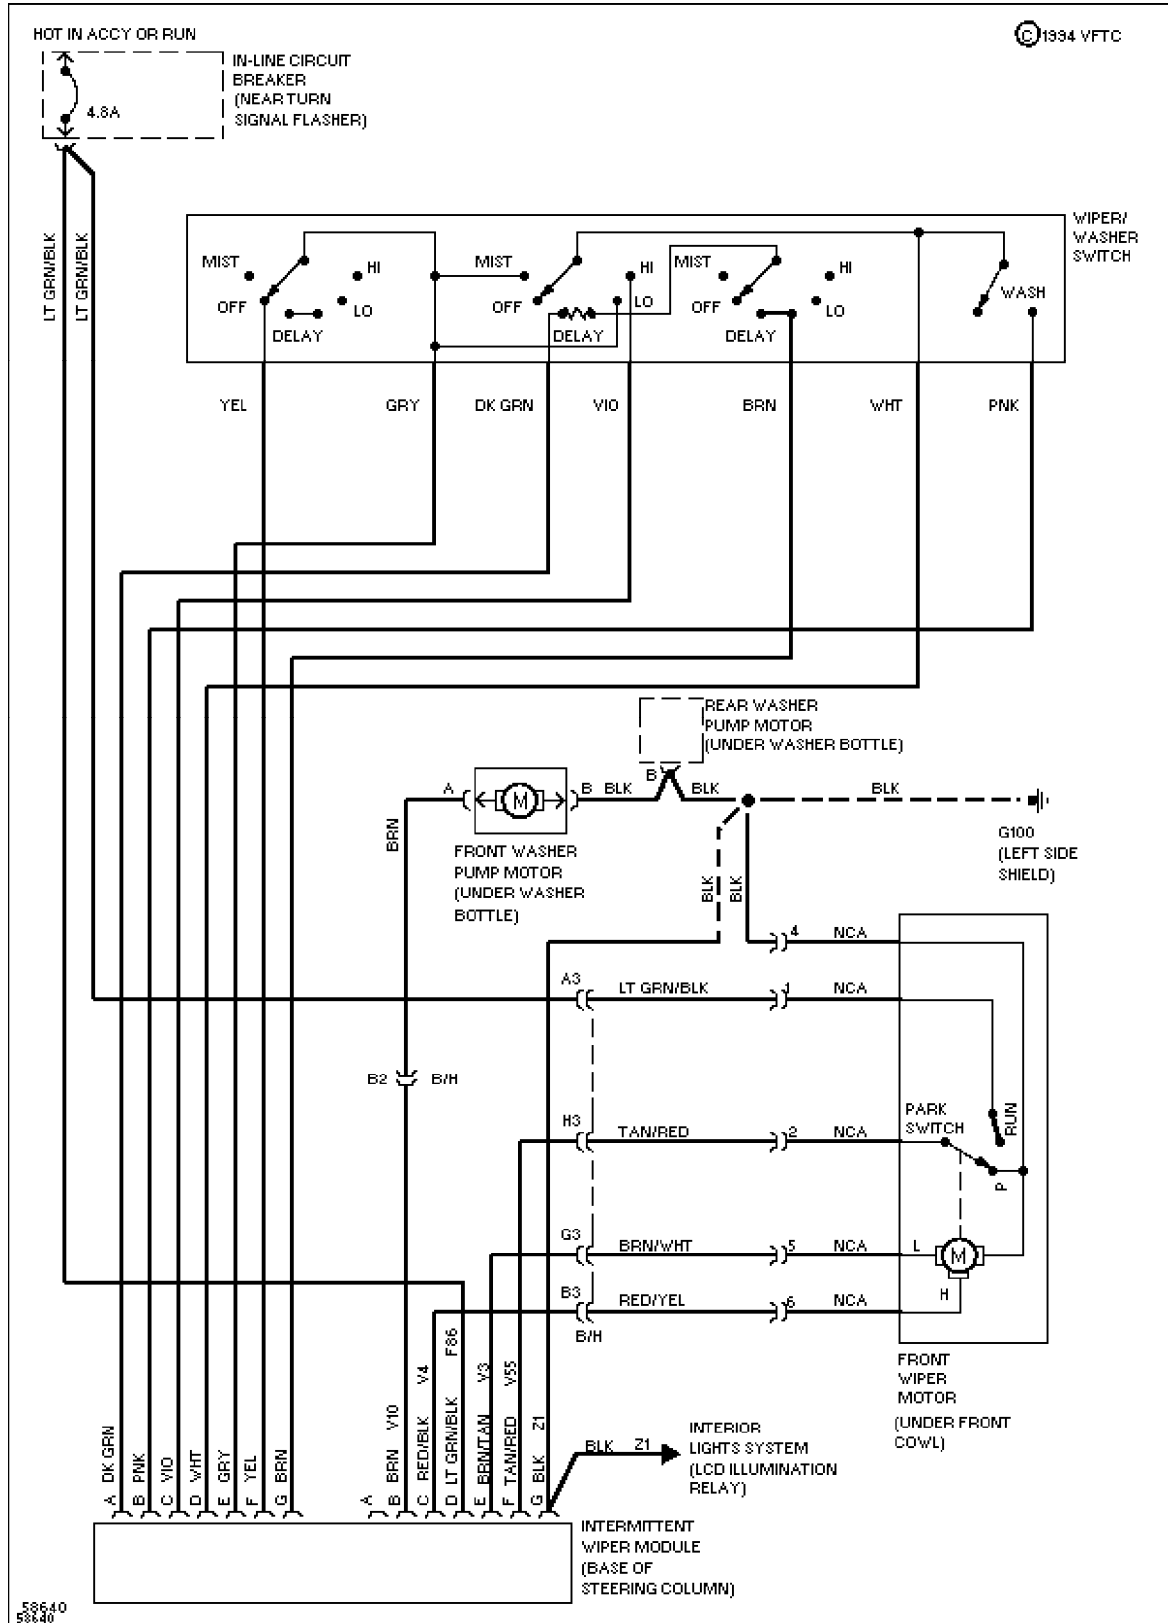

1994 Jeep Cherokee

©1994 VFTC

SYSTEM WIRING DIAGRAMS

2-Speed Wiper/Washer Circuit (p. 33)

1994 Jeep Cherokee

© 1994 YFTC

SYSTEM WIRING DIAGRAMS

Interval Wiper/Washer Circuit (p. 34)

1994 Jeep Cherokee

SYSTEM WIRING DIAGRAMS

Rear Wiper/Washer Circuit (p. 35)

1994 Jeep Cherokee

© 1994 VFTC

58852