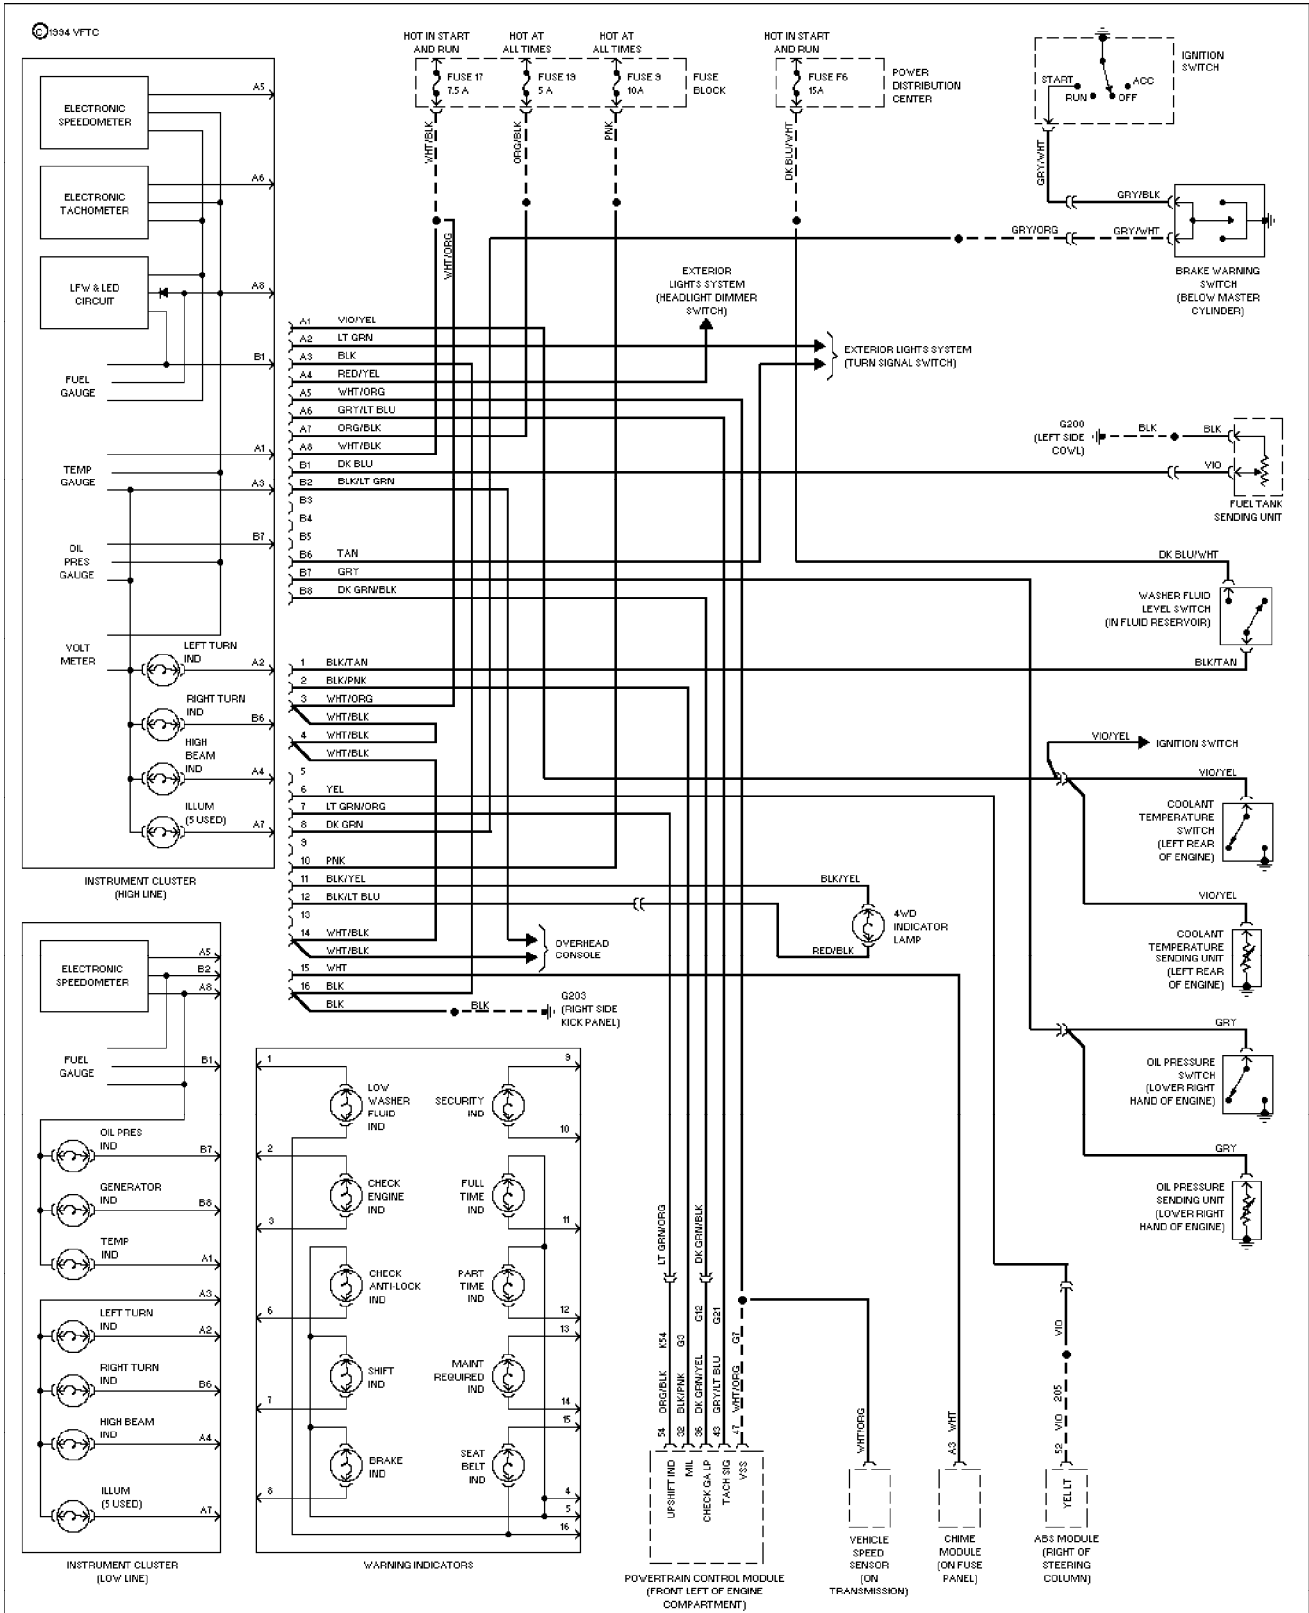

Headlamps/Fog Lamps Circuit, W/ DRL (p. 14)

1994 Jeep Cherokee

SYSTEM WIRING DIAGRAMS

Headlamps/Fog Lamps Circuit, W/O DRL (p. 15)

1994 Jeep Cherokee

©1994 VFTC

SYSTEM WIRING DIAGRAMS

Horn Circuit (p. 16)

1994 Jeep Cherokee

©1994 VFTC

SYSTEM WIRING DIAGRAMS

Instrument Cluster Circuit (p. 17)

1994 Jeep Cherokee

SYSTEM WIRING DIAGRAMS

Overhead Console Circuit (p. 18)

1994 Jeep Cherokee

© 1994 VFTC

SYSTEM WIRING DIAGRAMS

Interior Light Circuit (2 of 2) (p. 20)

1994 Jeep Cherokee

SYSTEM WIRING DIAGRAMS

Power Distribution Circuit (1 of 3) (p. 21)

1994 Jeep Cherokee

©1994 VFTC