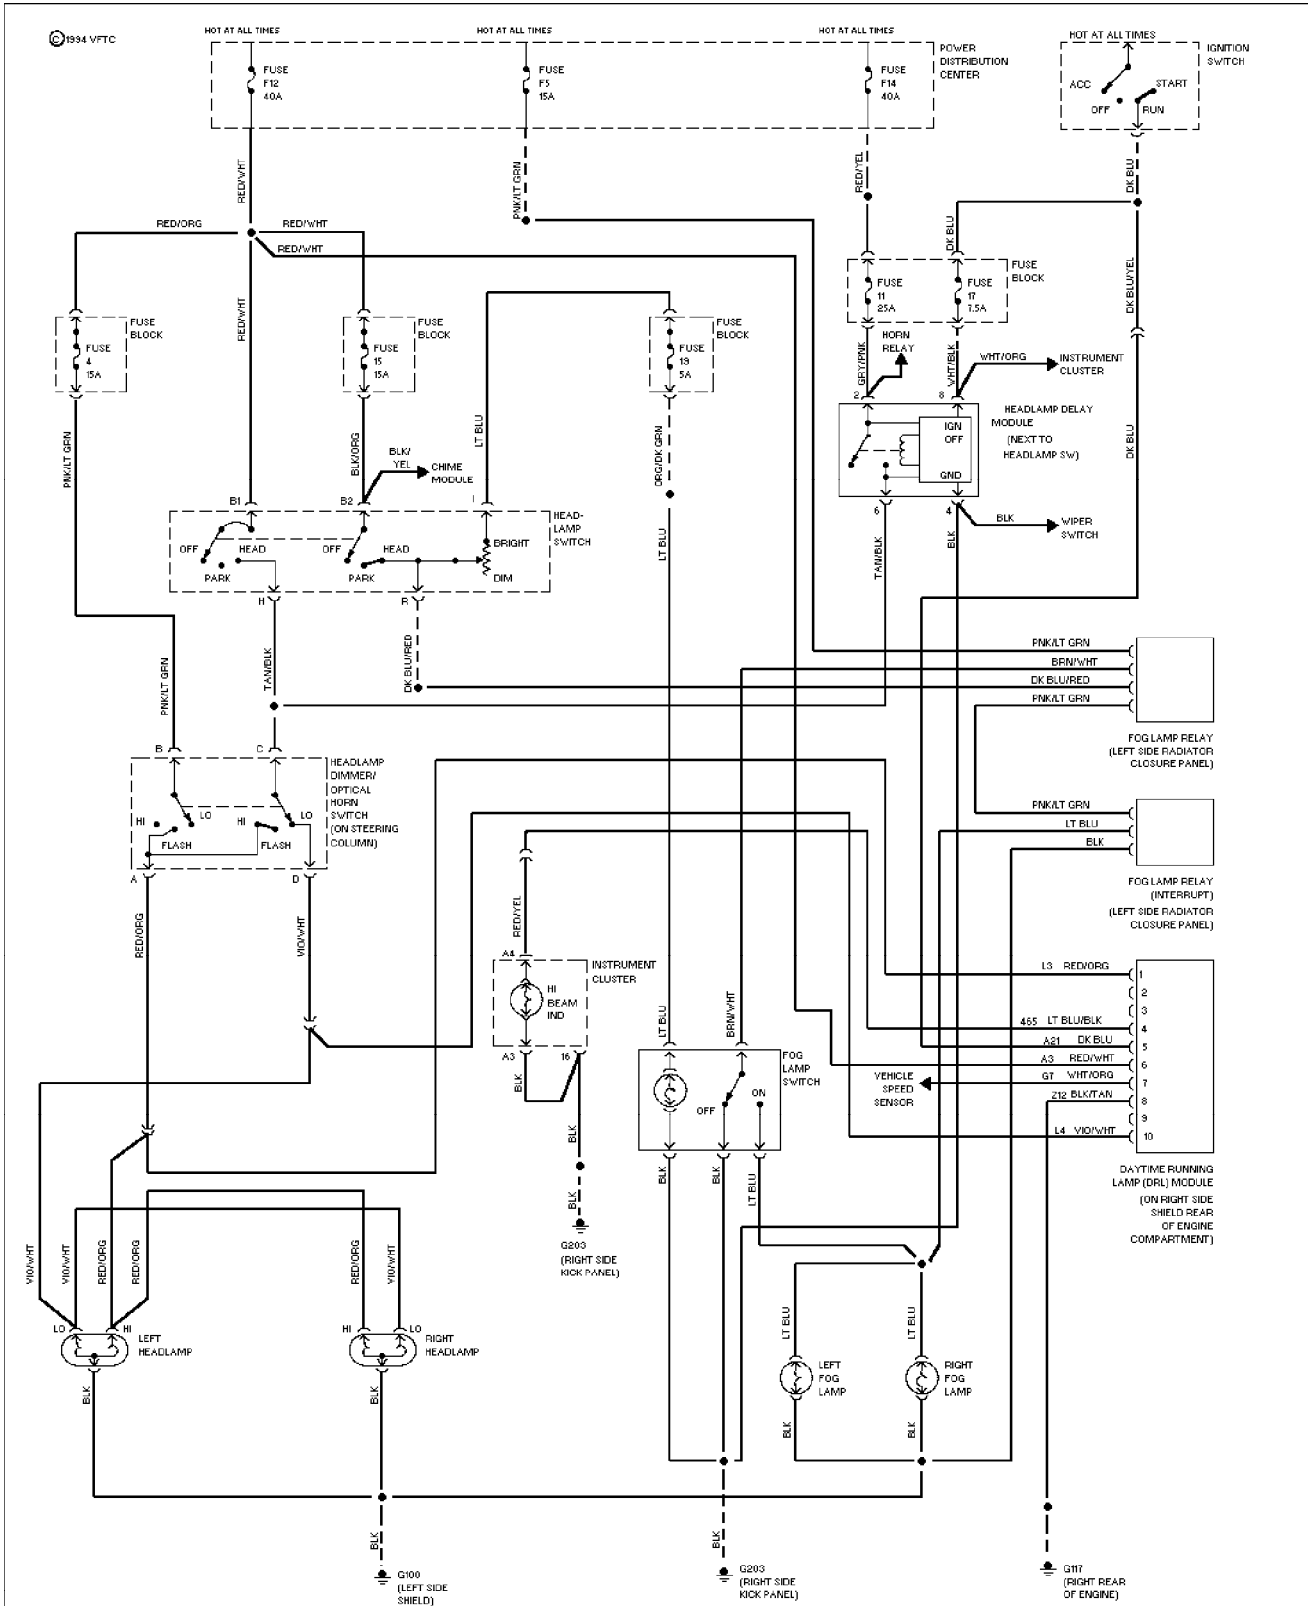

SYSTEM WIRING DIAGRAMS

Headlamps/Fog Lamps Circuit, W/ DRL (p. 14)

1994 Jeep Cherokee