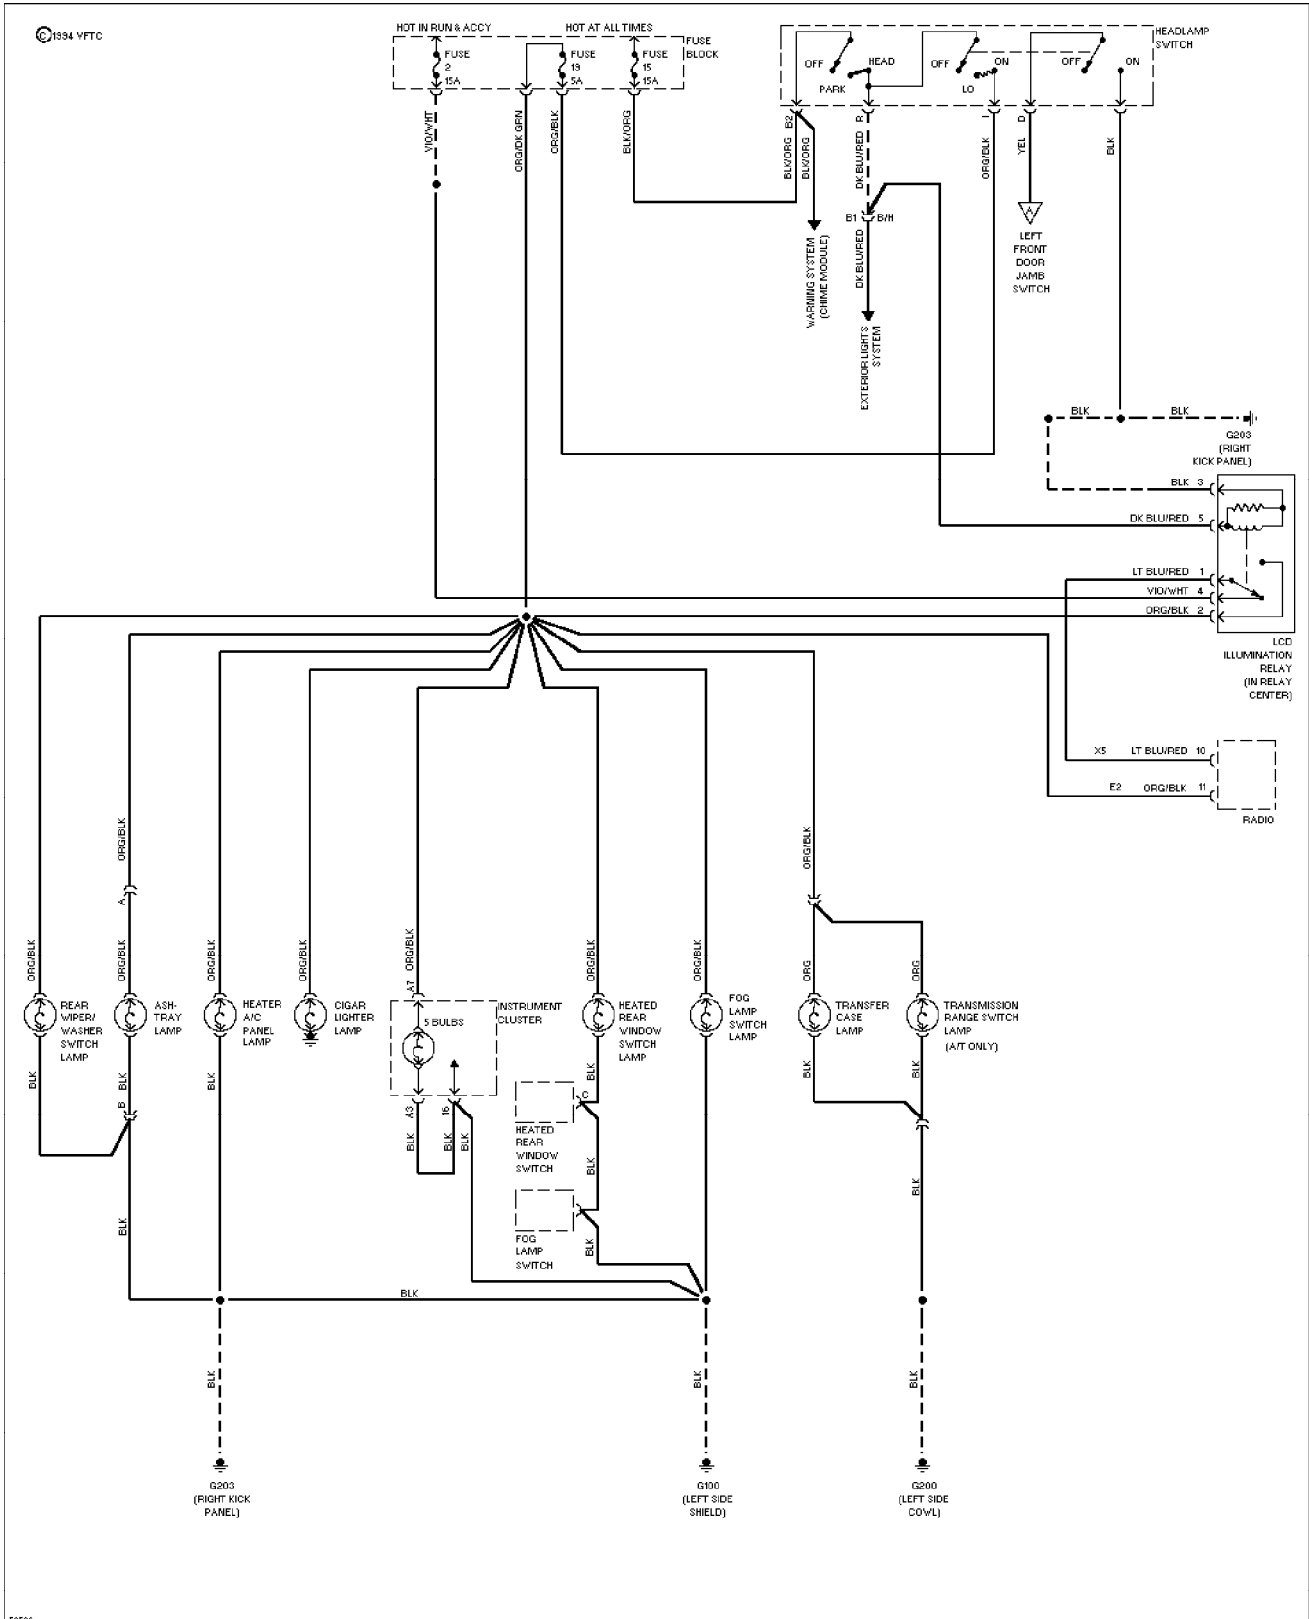

Headlamps/Fog Lamps Circuit, W/ DRL (p. 14)

1994 Jeep Cherokee

SYSTEM WIRING DIAGRAMS

Headlamps/Fog Lamps Circuit, W/O DRL (p. 15)

1994 Jeep Cherokee

©1994 VFTC

SYSTEM WIRING DIAGRAMS

Horn Circuit (p. 16)

1994 Jeep Cherokee

©1994 VFTC

SYSTEM WIRING DIAGRAMS

Instrument Cluster Circuit (p. 17)

1994 Jeep Cherokee

SYSTEM WIRING DIAGRAMS

Overhead Console Circuit (p. 18)

1994 Jeep Cherokee

© 1994 VFTC

SYSTEM WIRING DIAGRAMS

Interior Light Circuit (2 of 2) (p. 20)

1994 Jeep Cherokee

SYSTEM WIRING DIAGRAMS

Power Distribution Circuit (1 of 3) (p. 21)

1994 Jeep Cherokee

©1994 VFTC