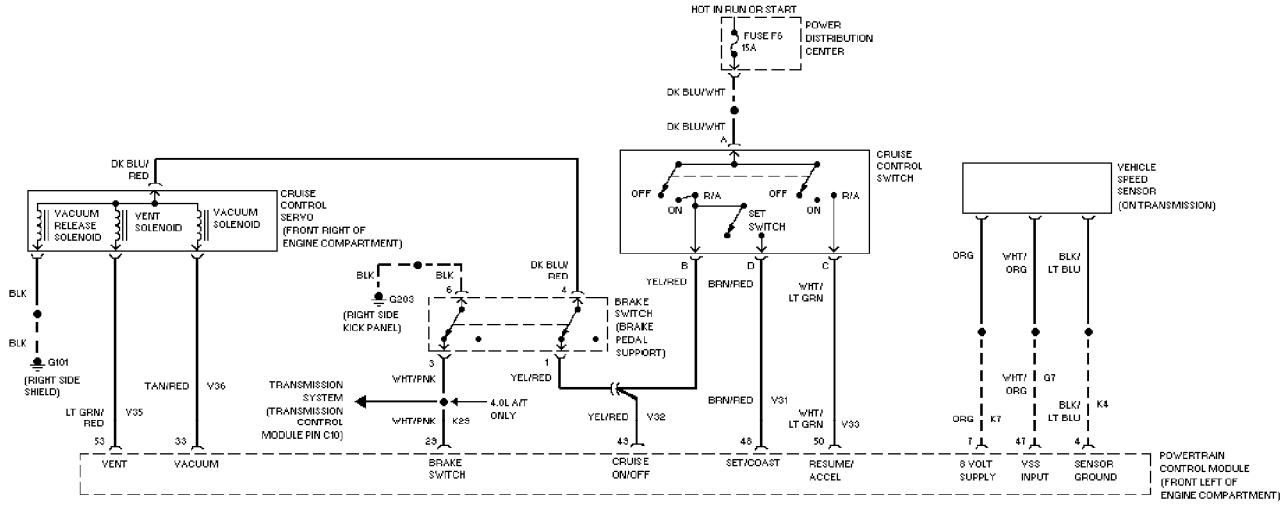

SYSTEM WIRING DIAGRAMS

Anti-lock Brake Circuits

1994 Jeep Cherokee

CDR@WP.PL

SYSTEM WIRING DIAGRAMS

Computer Data Lines (p. 2)

1994 Jeep Cherokee

SYSTEM WIRING DIAGRAMS

Cruise Control Circuit (p. 3)

1994 Jeep Cherokee

©1994 VPTC

98928

SYSTEM WIRING DIAGRAMS

Defogger Circuit (p. 4)

1994 Jeep Cherokee

SYSTEM WIRING DIAGRAMS