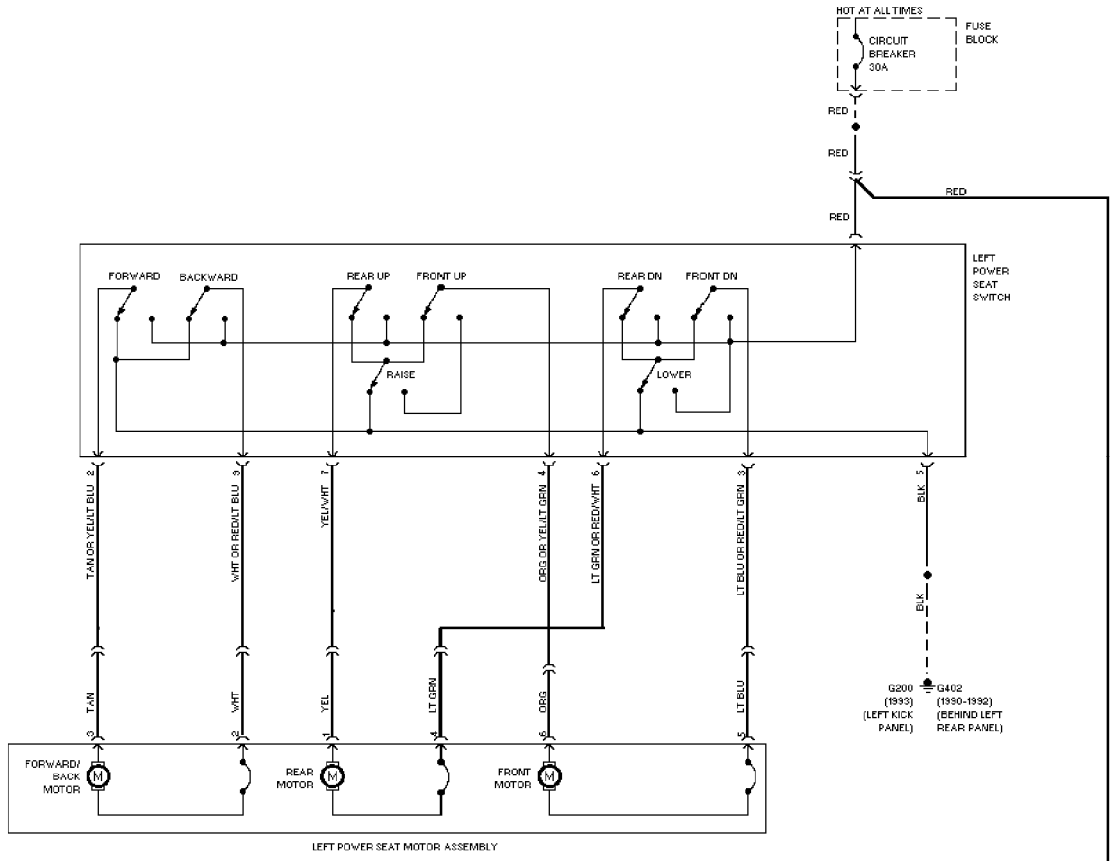

SYSTEM WIRING DIAGRAMS

Power Seats Circuit (p. 26)

1994 Jeep Cherokee