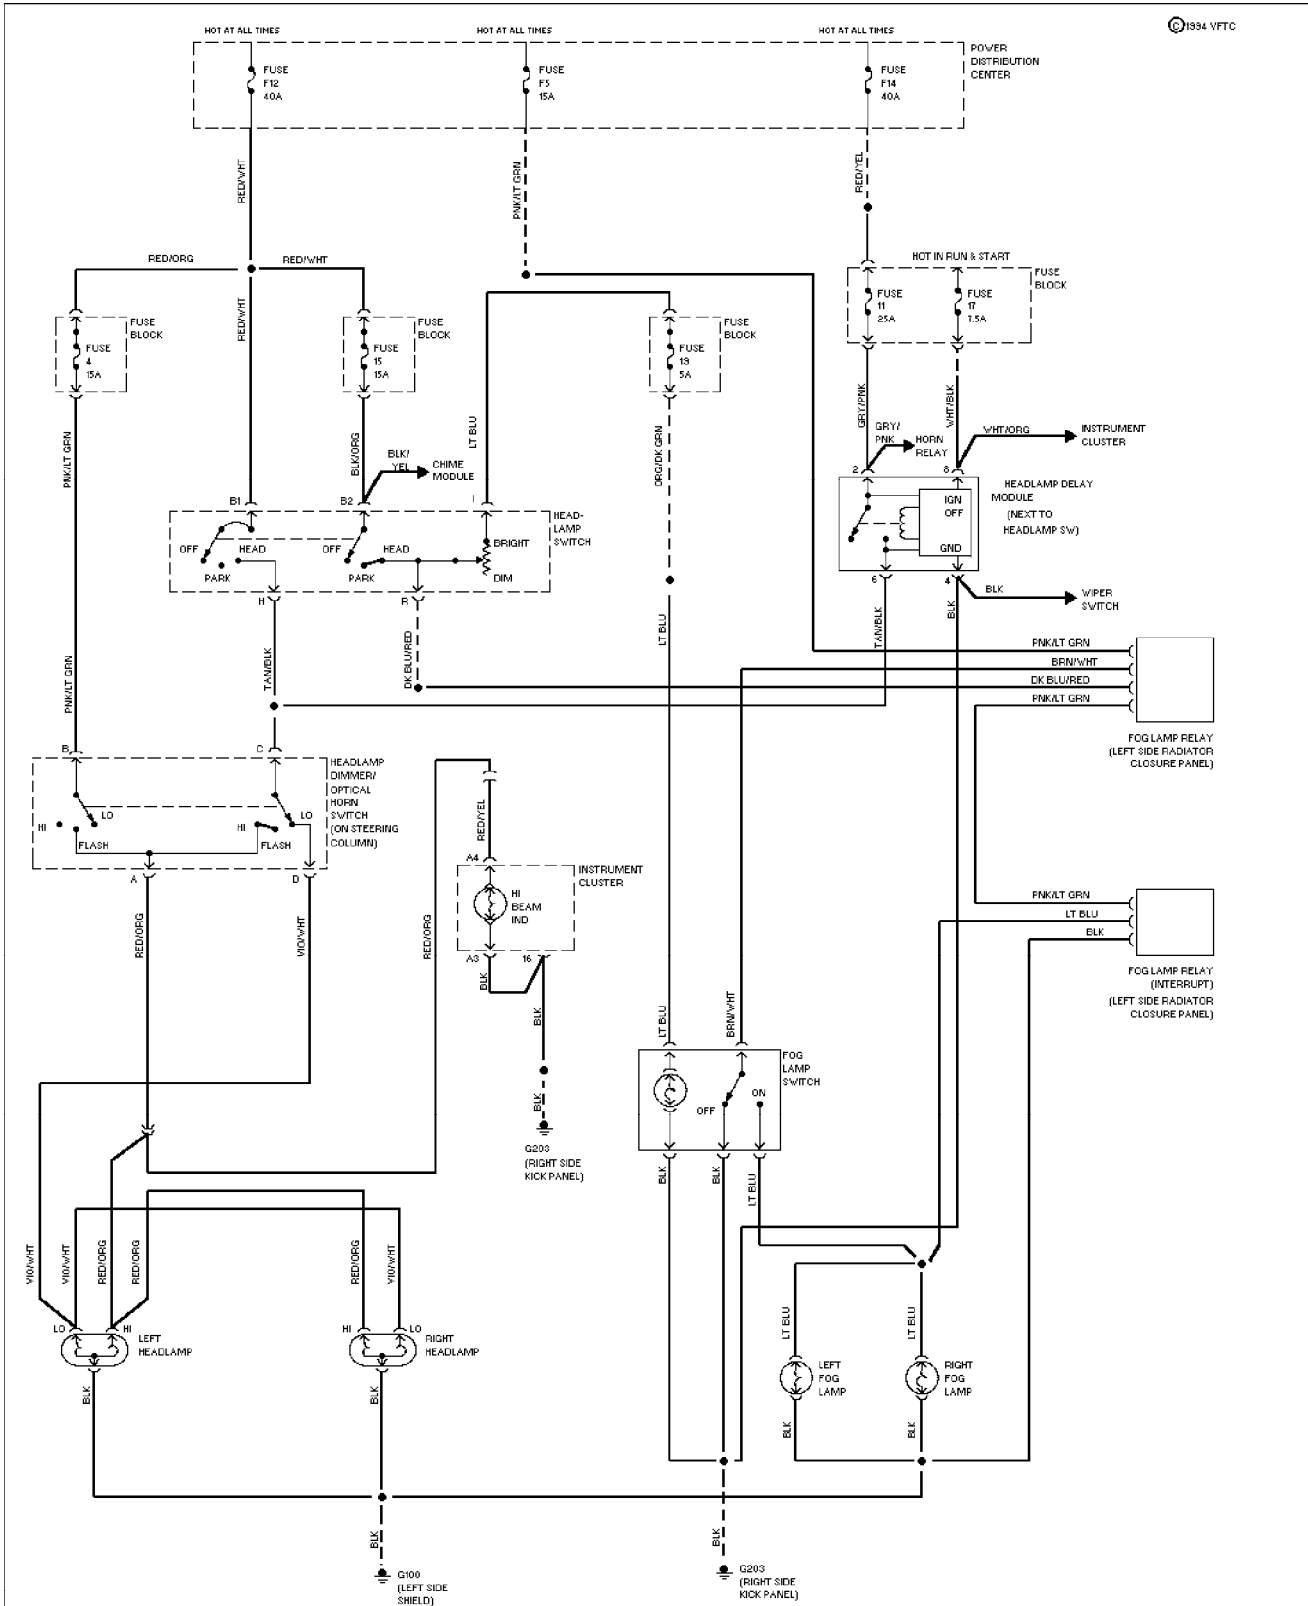

Headlamps/Fog Lamps Circuit, W/ DRL (p. 14)

1994 Jeep Cherokee

SYSTEM WIRING DIAGRAMS

Headlamps/Fog Lamps Circuit, W/O DRL (p. 15)

1994 Jeep Cherokee

©1994 VFTC

SYSTEM WIRING DIAGRAMS

Horn Circuit (p. 16)

1994 Jeep Cherokee

©1994 VFTC

SYSTEM WIRING DIAGRAMS

Instrument Cluster Circuit (p. 17)

1994 Jeep Cherokee

SYSTEM WIRING DIAGRAMS

Overhead Console Circuit (p. 18)

1994 Jeep Cherokee