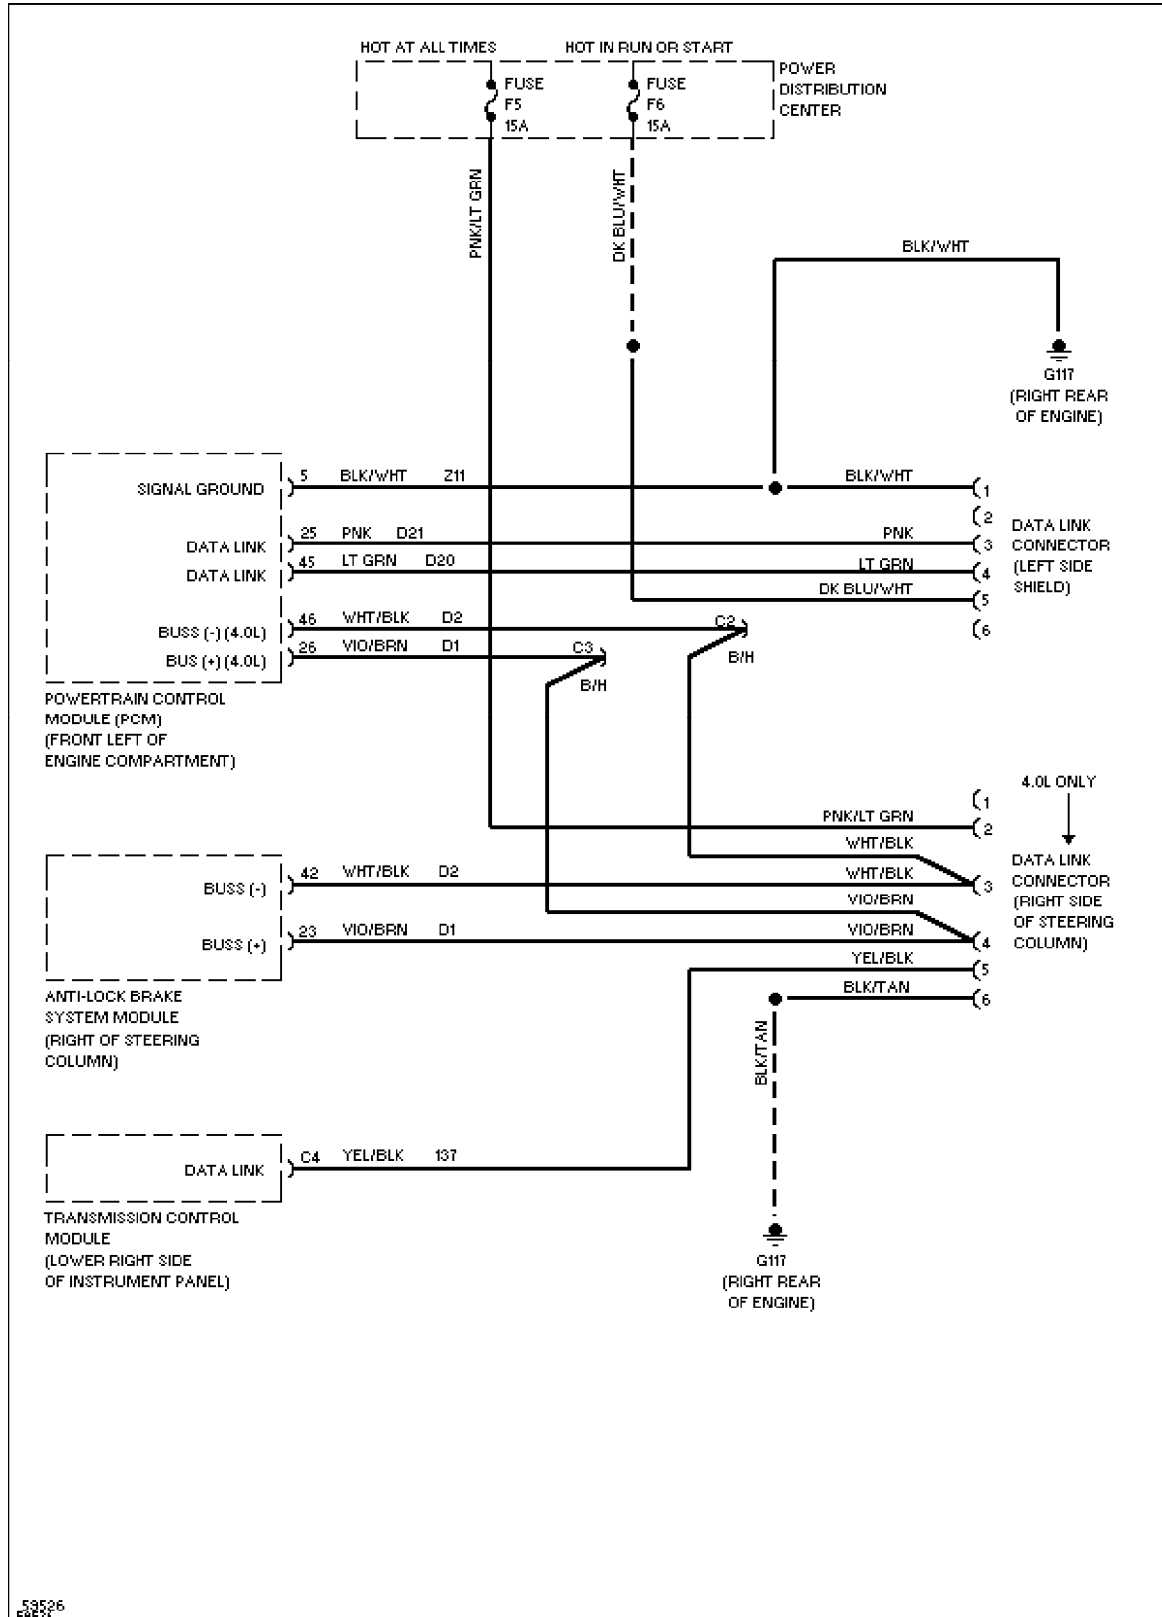

SYSTEM WIRING DIAGRAMS

Anti-lock Brake Circuits

1994 Jeep Cherokee

CDR@WP.PL

SYSTEM WIRING DIAGRAMS

Computer Data Lines (p. 2)

1994 Jeep Cherokee

SYSTEM WIRING DIAGRAMS

Cruise Control Circuit (p. 3)

1994 Jeep Cherokee

©1994 VPTC

98928

SYSTEM WIRING DIAGRAMS

Defogger Circuit (p. 4)

1994 Jeep Cherokee

SYSTEM WIRING DIAGRAMS

1994 Jeep Cherokee

SYSTEM WIRING DIAGRAMS

Exterior Light Circuit, W/ Trailer Tow (2 of 2) (p. 10)

1994 Jeep Cherokee

© 1994 VFTC

SYSTEM WIRING DIAGRAMS

Exterior Light Circuit, W/O Trailer Tow (p. 11)

1994 Jeep Cherokee