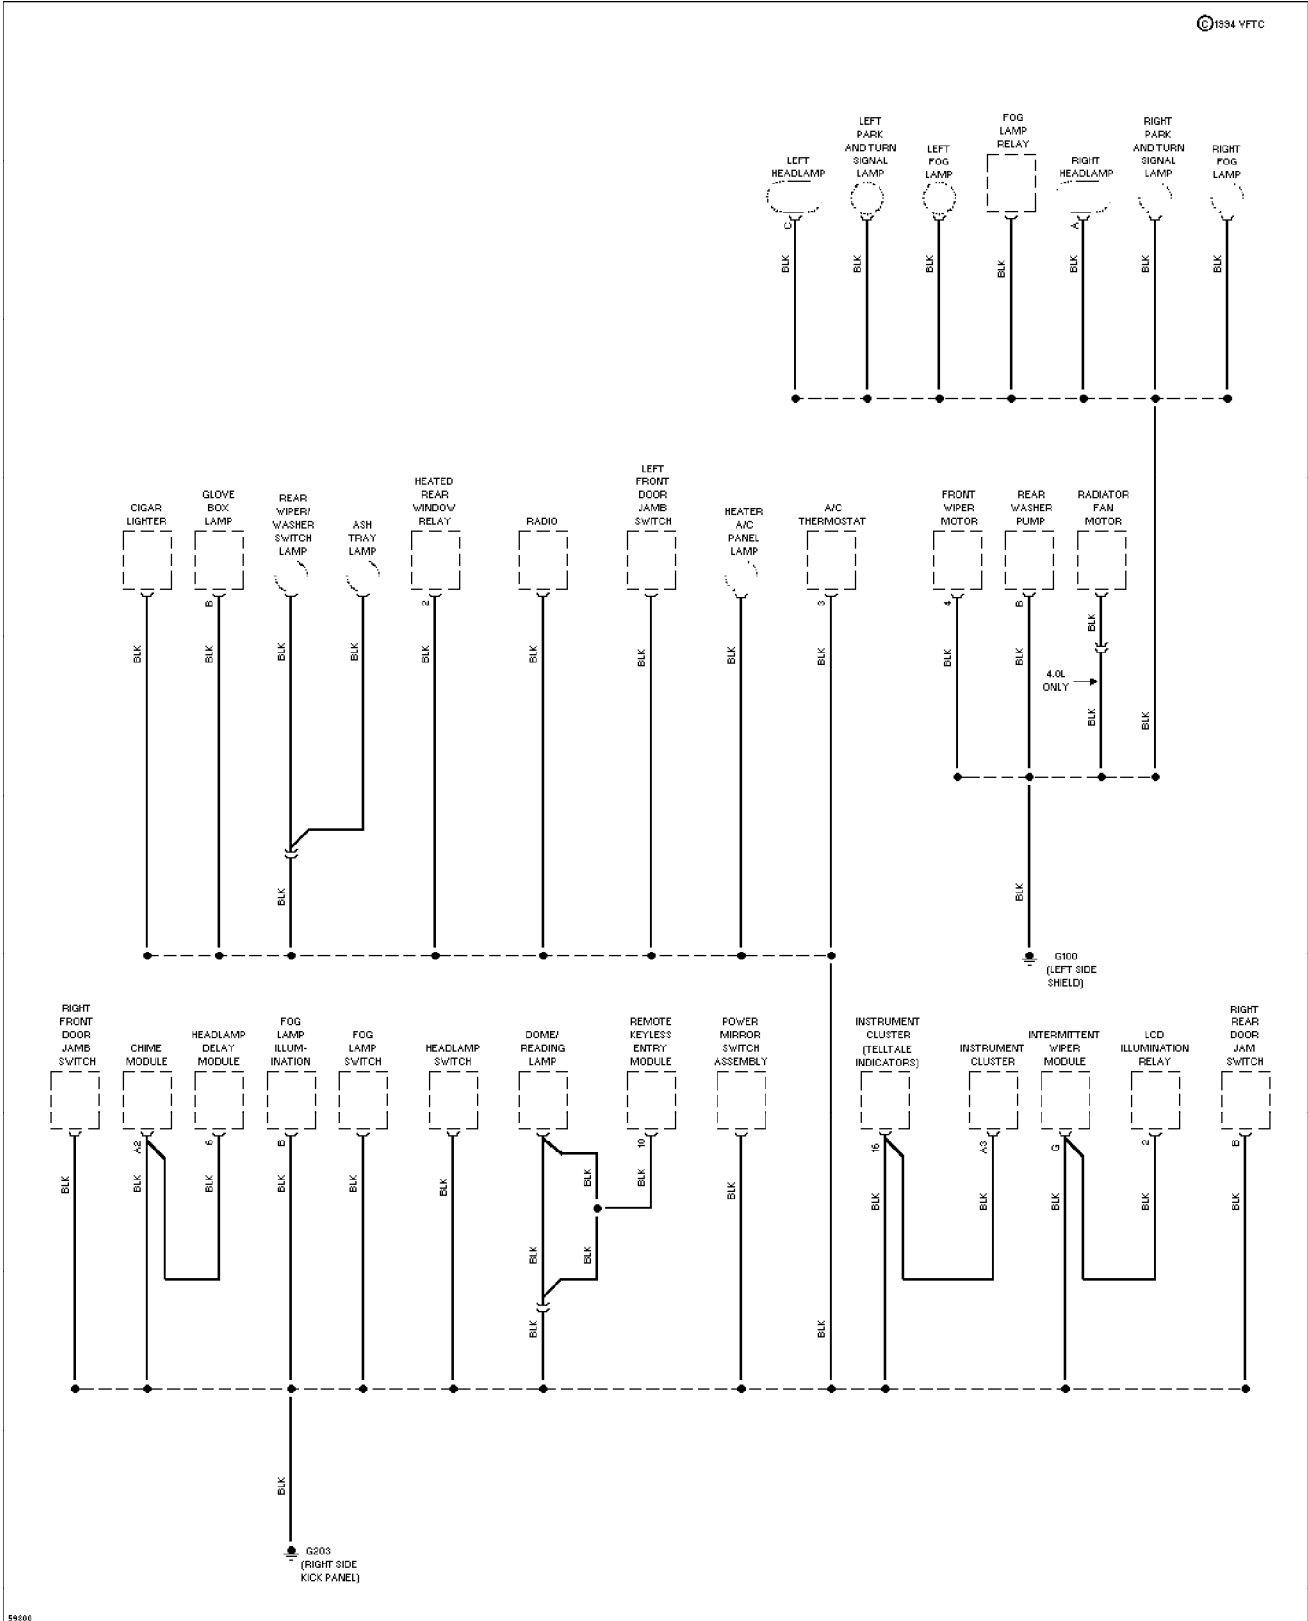

1994 Jeep Cherokee

SYSTEM WIRING DIAGRAMS

Exterior Light Circuit, W/ Trailer Tow (2 of 2) (p. 10)

1994 Jeep Cherokee

© 1994 VFTC

SYSTEM WIRING DIAGRAMS

Exterior Light Circuit, W/O Trailer Tow (p. 11)

1994 Jeep Cherokee

SYSTEM WIRING DIAGRAMS

Ground Distribution Circuit (1 of 2) (p. 12)

1994 Jeep Cherokee

SYSTEM WIRING DIAGRAMS

Ground Distribution Circuit (2 of 2) (p. 13)

1994 Jeep Cherokee

©1994 YFPC

SYSTEM WIRING DIAGRAMS

Headlamps/Fog Lamps Circuit, W/ DRL (p. 14)

1994 Jeep Cherokee

SYSTEM WIRING DIAGRAMS

Headlamps/Fog Lamps Circuit, W/O DRL (p. 15)

1994 Jeep Cherokee

©1994 VFTC

SYSTEM WIRING DIAGRAMS

Horn Circuit (p. 16)