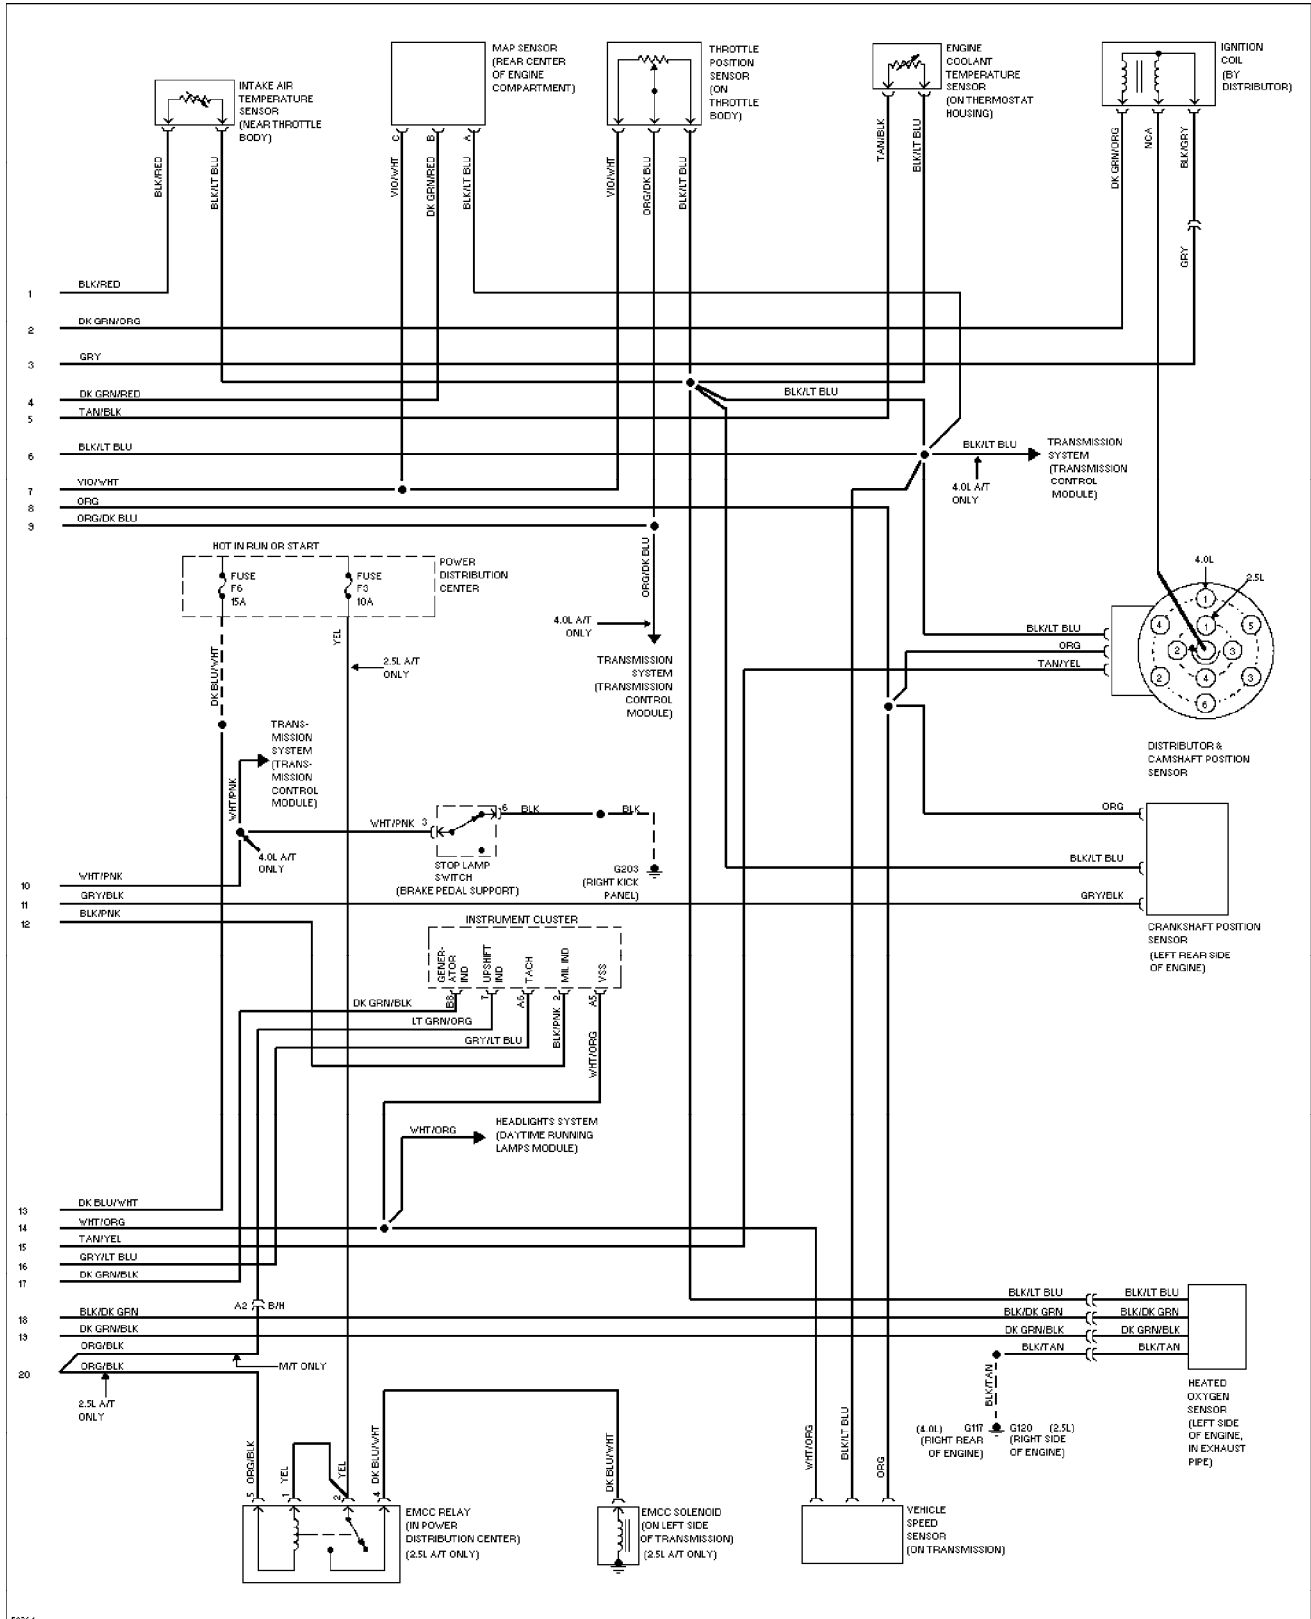

Cruise Control Circuit (p. 3)

1994 Jeep Cherokee

©1994 VPTC

98928

SYSTEM WIRING DIAGRAMS

Defogger Circuit (p. 4)

1994 Jeep Cherokee

SYSTEM WIRING DIAGRAMS

2.5L, Engine Performance Circuits (2 of 2) (p. 6)

1994 Jeep Cherokee

SYSTEM WIRING DIAGRAMS

4.0L, Engine Performance Circuits (2 of 2) (p. 8)

1994 Jeep Cherokee

SYSTEM WIRING DIAGRAMS

Exterior Light Circuit, W/ Trailer Tow (1 of 2) (p. 9)

1994 Jeep Cherokee

SYSTEM WIRING DIAGRAMS

Exterior Light Circuit, W/ Trailer Tow (2 of 2) (p. 10)

1994 Jeep Cherokee

© 1994 VFTC

SYSTEM WIRING DIAGRAMS

Exterior Light Circuit, W/O Trailer Tow (p. 11)

1994 Jeep Cherokee