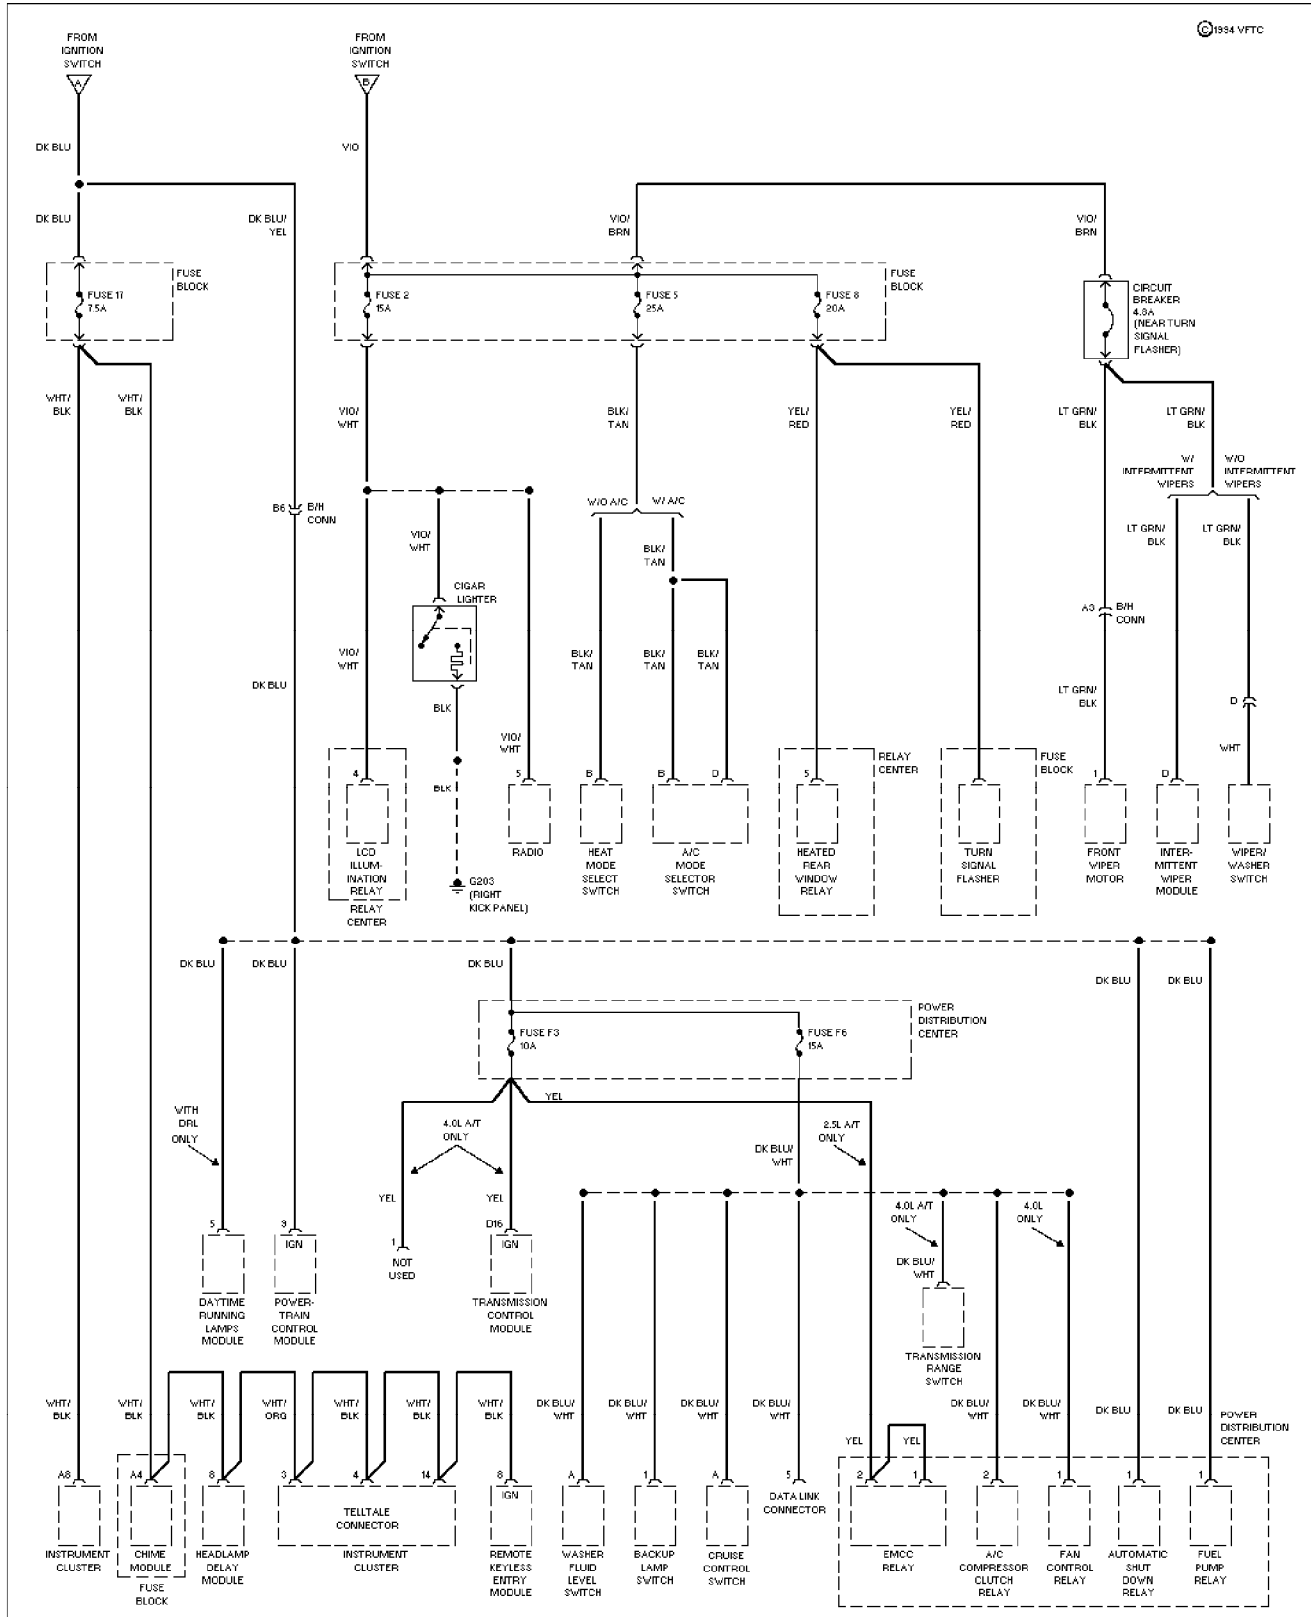

1994 Jeep Cherokee

©1994 VFTC

SYSTEM WIRING DIAGRAMS

Instrument Cluster Circuit (p. 17)

1994 Jeep Cherokee

SYSTEM WIRING DIAGRAMS

Overhead Console Circuit (p. 18)

1994 Jeep Cherokee

© 1994 VFTC

SYSTEM WIRING DIAGRAMS

Interior Light Circuit (2 of 2) (p. 20)

1994 Jeep Cherokee

SYSTEM WIRING DIAGRAMS

Power Distribution Circuit (1 of 3) (p. 21)

1994 Jeep Cherokee

©1994 VFTC

SYSTEM WIRING DIAGRAMS

Power Distribution Circuit (2 of 3) (p. 22)

1994 Jeep Cherokee

©1994 VFTC

SYSTEM WIRING DIAGRAMS

Power Distribution Circuit (3 of 3) (p. 23)

1994 Jeep Cherokee

©1994 VFTC