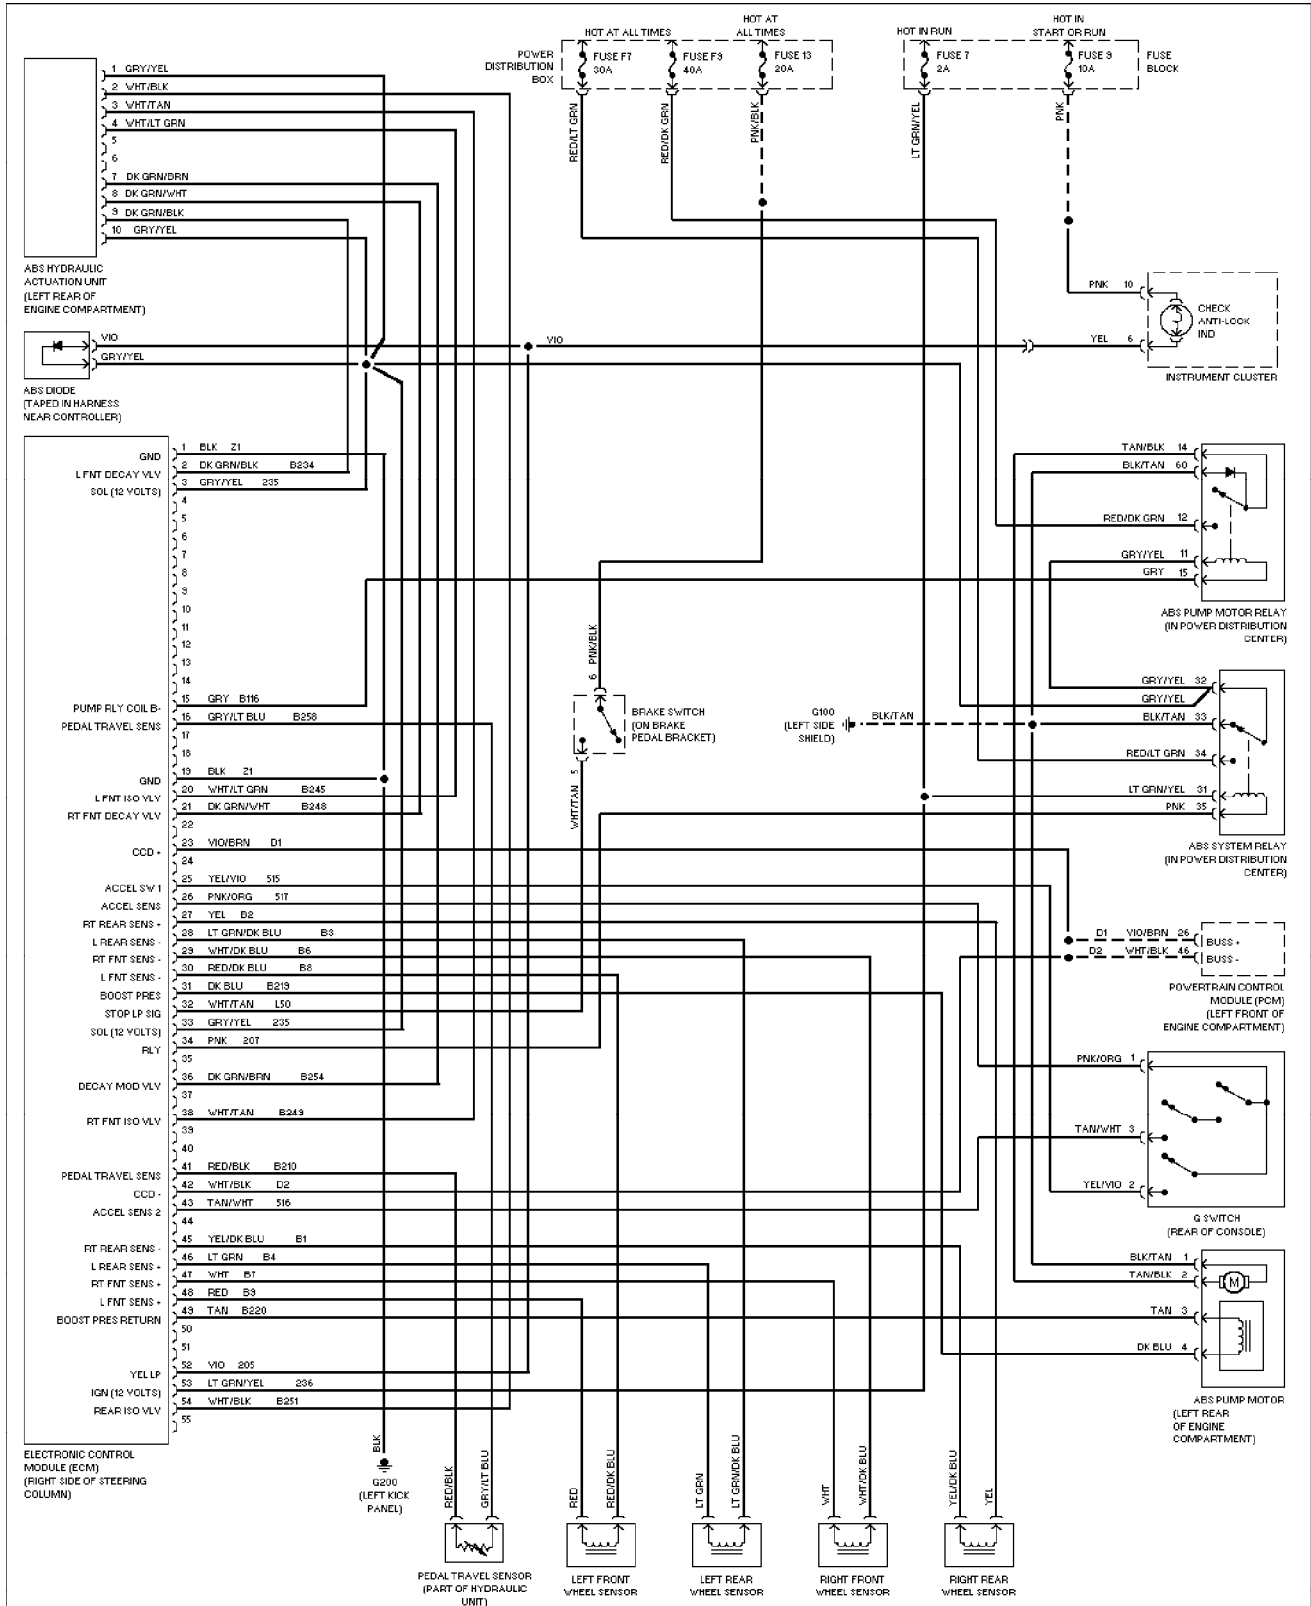

SYSTEM WIRING DIAGRAMS

Anti-lock Brake Circuits

1994 Jeep Cherokee

CDR@WP.PL

SYSTEM WIRING DIAGRAMS

Computer Data Lines (p. 2)

1994 Jeep Cherokee

SYSTEM WIRING DIAGRAMS

Cruise Control Circuit (p. 3)

1994 Jeep Cherokee

©1994 VPTC

98928

SYSTEM WIRING DIAGRAMS

Defogger Circuit (p. 4)

1994 Jeep Cherokee

SYSTEM WIRING DIAGRAMS

1994 Jeep Cherokee

SYSTEM WIRING DIAGRAMS

Exterior Light Circuit, W/ Trailer Tow (2 of 2) (p. 10)

1994 Jeep Cherokee

© 1994 VFTC

SYSTEM WIRING DIAGRAMS

Exterior Light Circuit, W/O Trailer Tow (p. 11)

1994 Jeep Cherokee