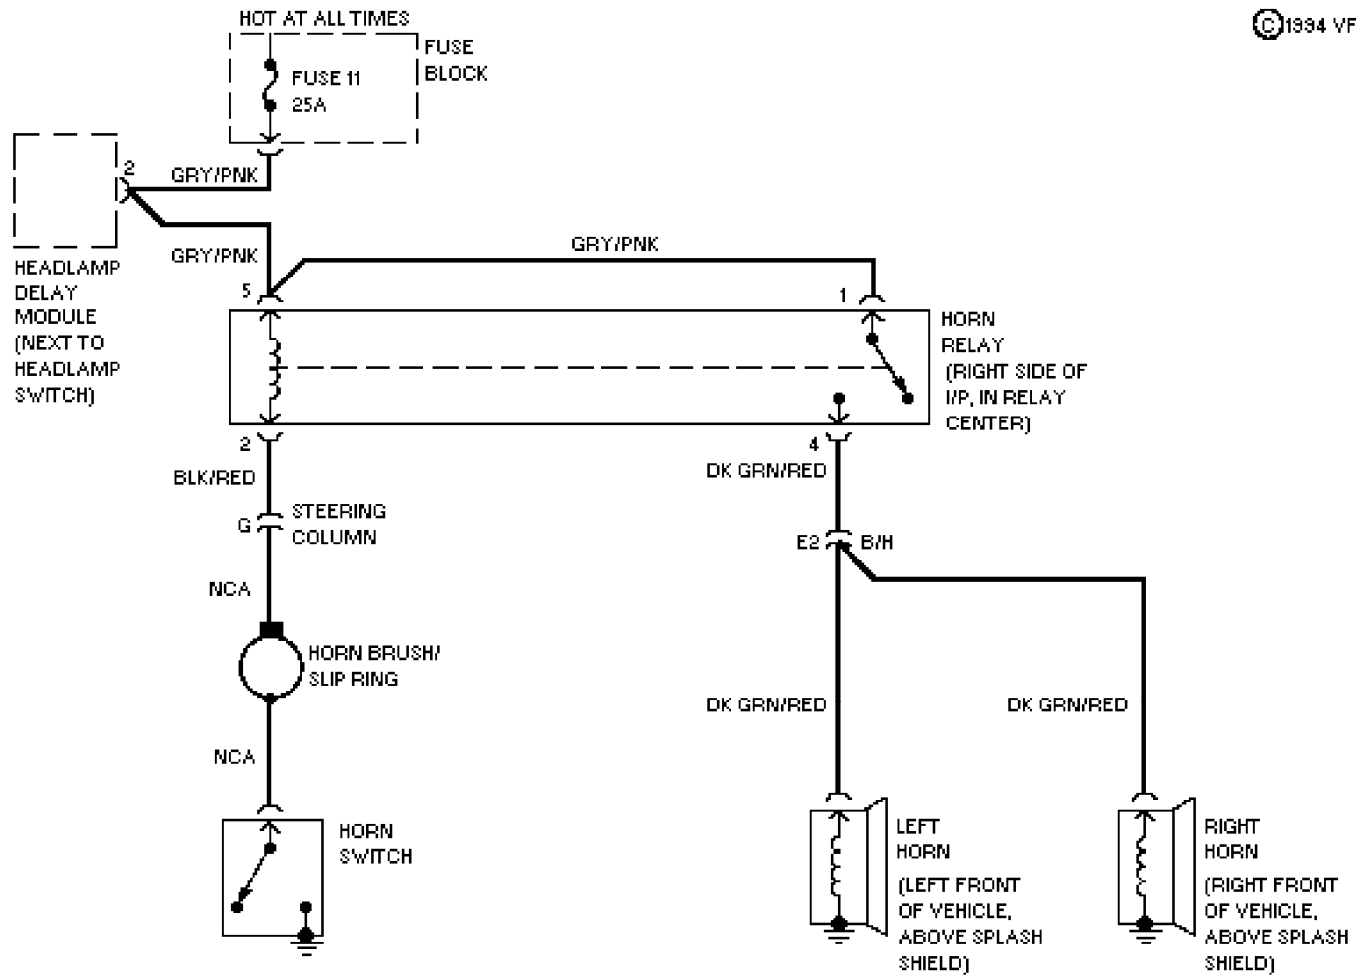

Headlamps/Fog Lamps Circuit, W/ DRL (p. 14)

1994 Jeep Cherokee

SYSTEM WIRING DIAGRAMS

Headlamps/Fog Lamps Circuit, W/O DRL (p. 15)

1994 Jeep Cherokee

©1994 VFTC

SYSTEM WIRING DIAGRAMS

Horn Circuit (p. 16)

1994 Jeep Cherokee

©1994 VFTC

SYSTEM WIRING DIAGRAMS

Instrument Cluster Circuit (p. 17)

1994 Jeep Cherokee

SYSTEM WIRING DIAGRAMS

Overhead Console Circuit (p. 18)

1994 Jeep Cherokee