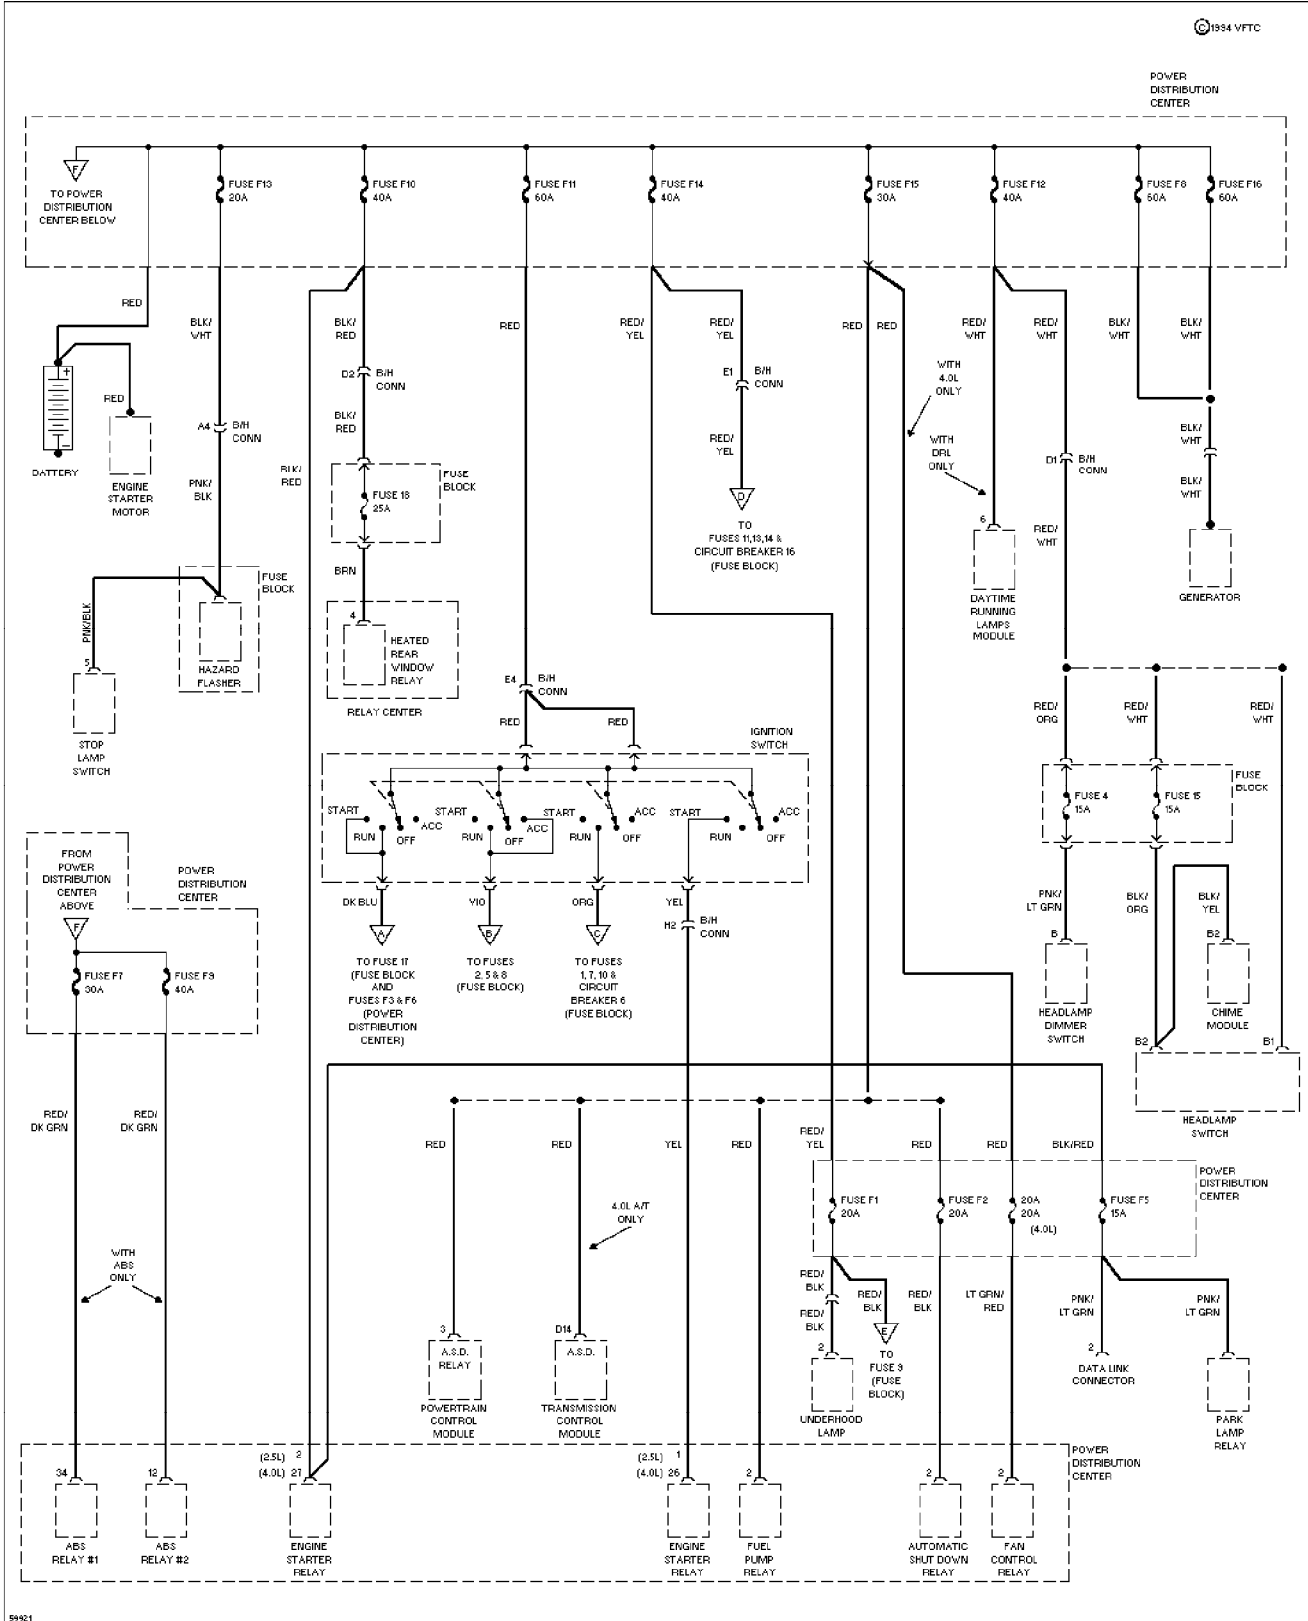

1994 Jeep Cherokee

©1994 VFTC

SYSTEM WIRING DIAGRAMS

Instrument Cluster Circuit (p. 17)

1994 Jeep Cherokee

SYSTEM WIRING DIAGRAMS

Overhead Console Circuit (p. 18)

1994 Jeep Cherokee

© 1994 VFTC

SYSTEM WIRING DIAGRAMS

Interior Light Circuit (2 of 2) (p. 20)

1994 Jeep Cherokee

SYSTEM WIRING DIAGRAMS

Power Distribution Circuit (1 of 3) (p. 21)

1994 Jeep Cherokee

©1994 VFTC

SYSTEM WIRING DIAGRAMS

Power Distribution Circuit (2 of 3) (p. 22)

1994 Jeep Cherokee

©1994 VFTC

SYSTEM WIRING DIAGRAMS

Power Distribution Circuit (3 of 3) (p. 23)

1994 Jeep Cherokee

©1994 VFTC