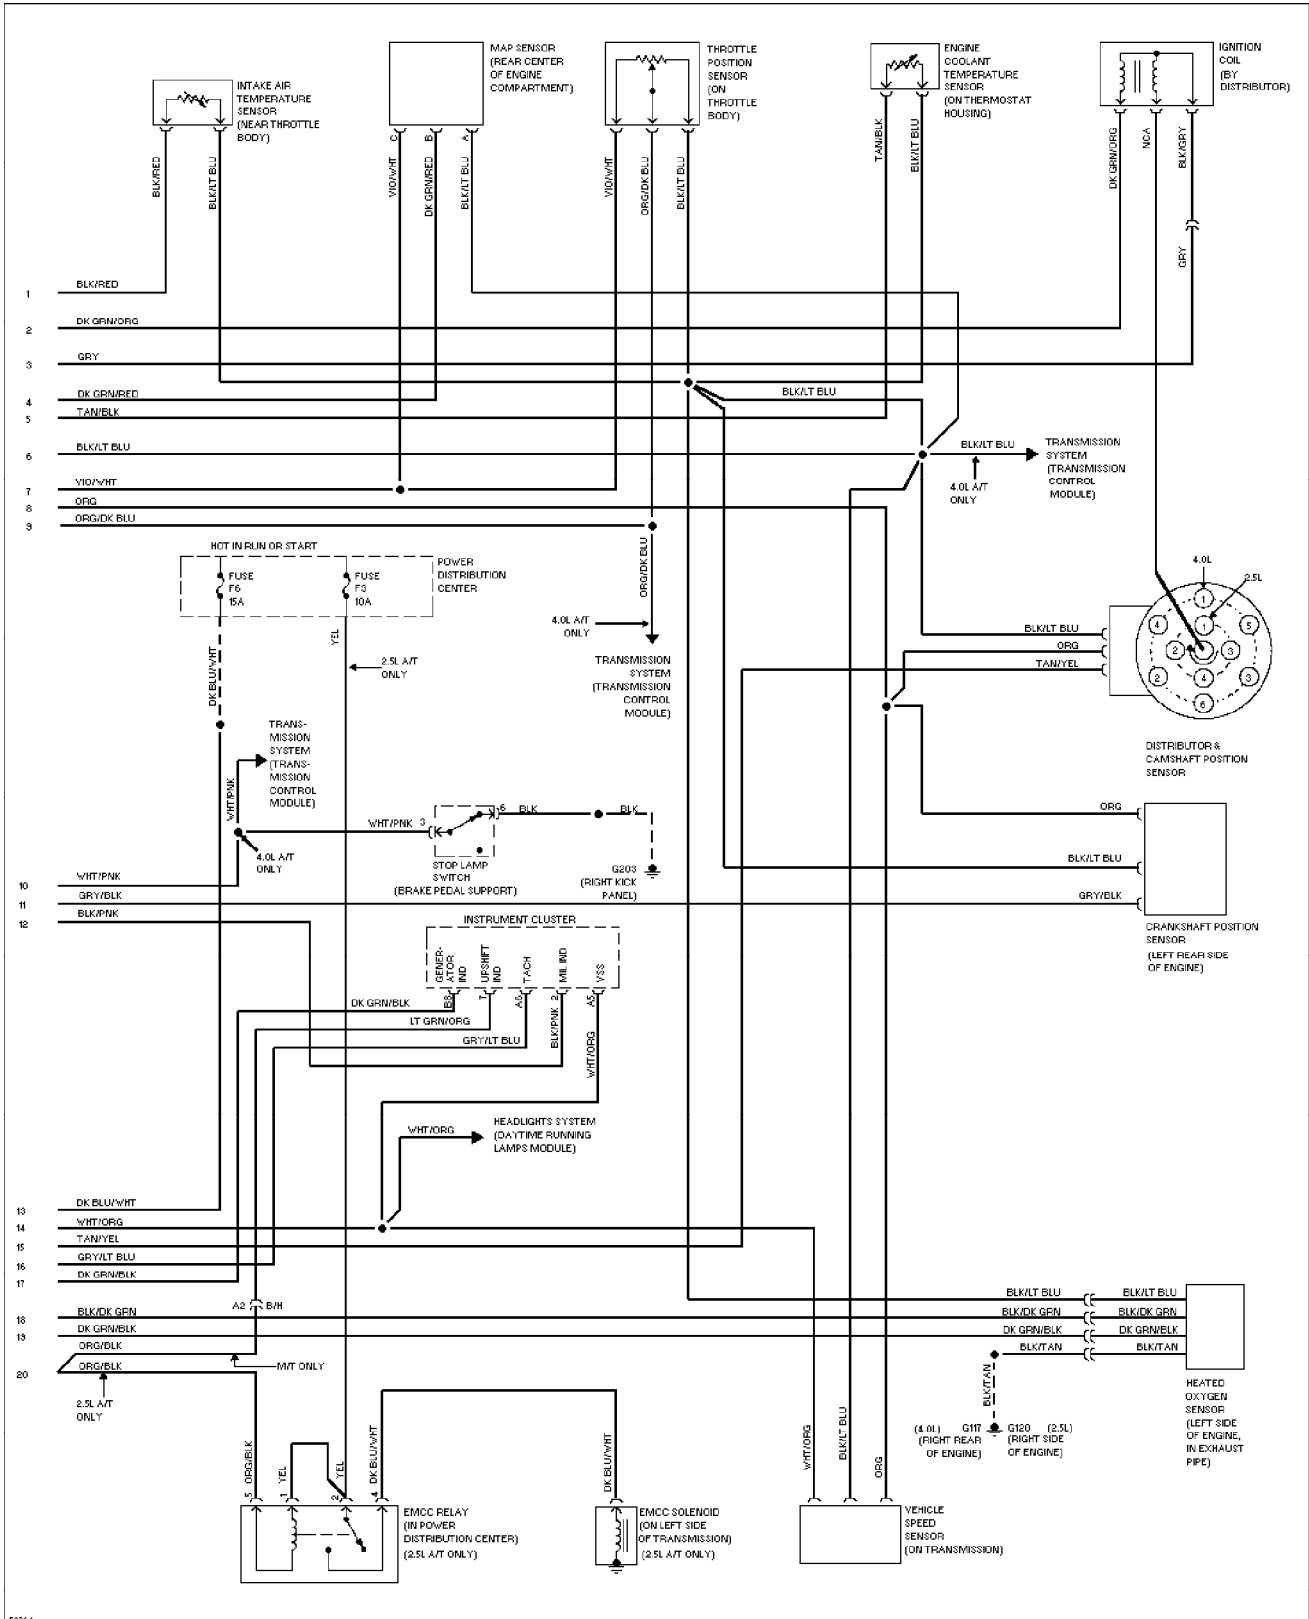

Cruise Control Circuit (p. 3)

1994 Jeep Cherokee

©1994 VPTC

98928

SYSTEM WIRING DIAGRAMS

Defogger Circuit (p. 4)

1994 Jeep Cherokee

SYSTEM WIRING DIAGRAMS

2.5L, Engine Performance Circuits (2 of 2) (p. 6)

1994 Jeep Cherokee

SYSTEM WIRING DIAGRAMS

4.0L, Engine Performance Circuits (2 of 2) (p. 8)

1994 Jeep Cherokee

SYSTEM WIRING DIAGRAMS

Exterior Light Circuit, W/ Trailer Tow (1 of 2) (p. 9)

1994 Jeep Cherokee

SYSTEM WIRING DIAGRAMS

Exterior Light Circuit, W/ Trailer Tow (2 of 2) (p. 10)

1994 Jeep Cherokee

© 1994 VFTC

SYSTEM WIRING DIAGRAMS

Exterior Light Circuit, W/O Trailer Tow (p. 11)

1994 Jeep Cherokee