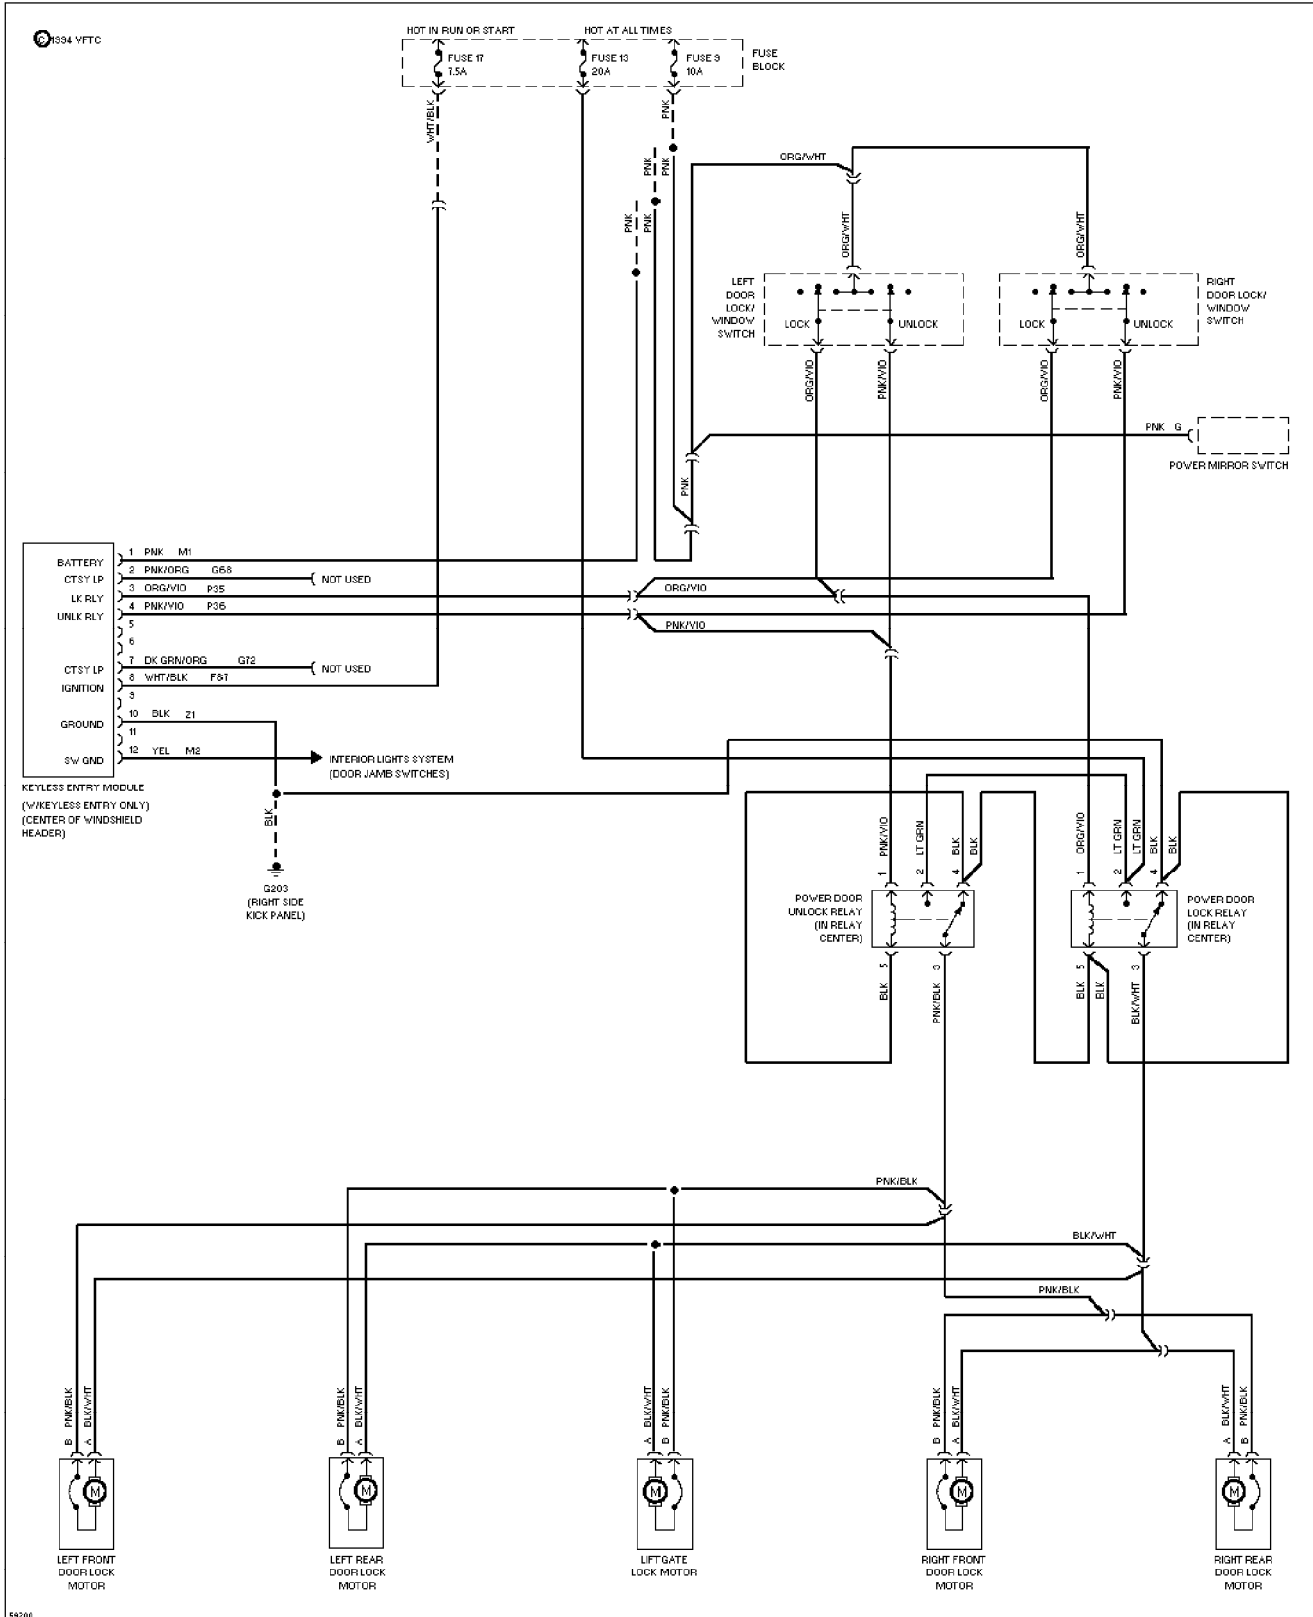

© 1994 VFTC

SYSTEM WIRING DIAGRAMS

Interior Light Circuit (2 of 2) (p. 20)

1994 Jeep Cherokee

SYSTEM WIRING DIAGRAMS

Power Distribution Circuit (1 of 3) (p. 21)

1994 Jeep Cherokee

©1994 VFTC

SYSTEM WIRING DIAGRAMS

Power Distribution Circuit (2 of 3) (p. 22)

1994 Jeep Cherokee

©1994 VFTC

SYSTEM WIRING DIAGRAMS

Power Distribution Circuit (3 of 3) (p. 23)

1994 Jeep Cherokee

©1994 VFTC

SYSTEM WIRING DIAGRAMS

Door Lock & Keyless Entry Circuit (p. 24)

1994 Jeep Cherokee

SYSTEM WIRING DIAGRAMS

Power Mirror Circuit (p. 25)

1994 Jeep Cherokee

© 1994 VFTC

SYSTEM WIRING DIAGRAMS