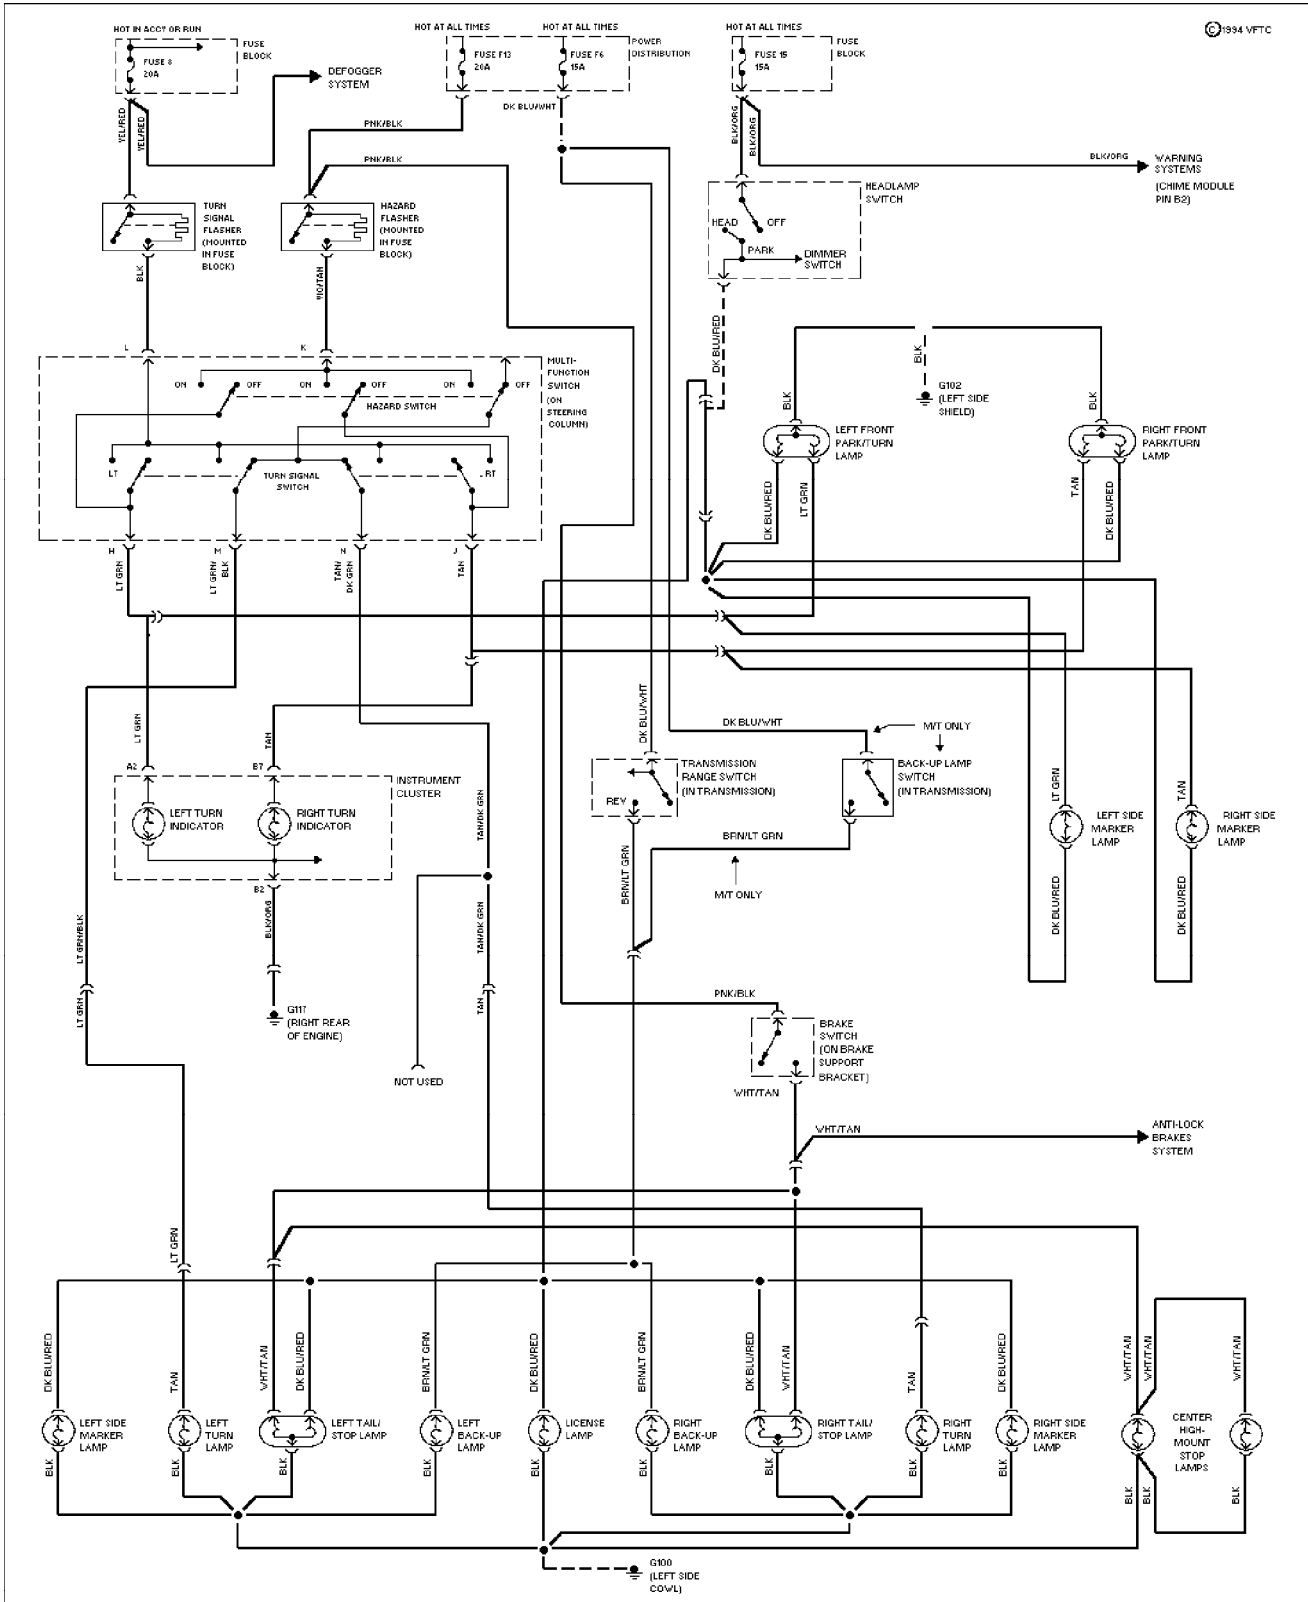

1994 Jeep Cherokee

SYSTEM WIRING DIAGRAMS

Exterior Light Circuit, W/ Trailer Tow (2 of 2) (p. 10)

1994 Jeep Cherokee

© 1994 VFTC

SYSTEM WIRING DIAGRAMS

Exterior Light Circuit, W/O Trailer Tow (p. 11)

1994 Jeep Cherokee

SYSTEM WIRING DIAGRAMS

Ground Distribution Circuit (1 of 2) (p. 12)

1994 Jeep Cherokee

SYSTEM WIRING DIAGRAMS

Ground Distribution Circuit (2 of 2) (p. 13)

1994 Jeep Cherokee

©1994 YFPC

SYSTEM WIRING DIAGRAMS