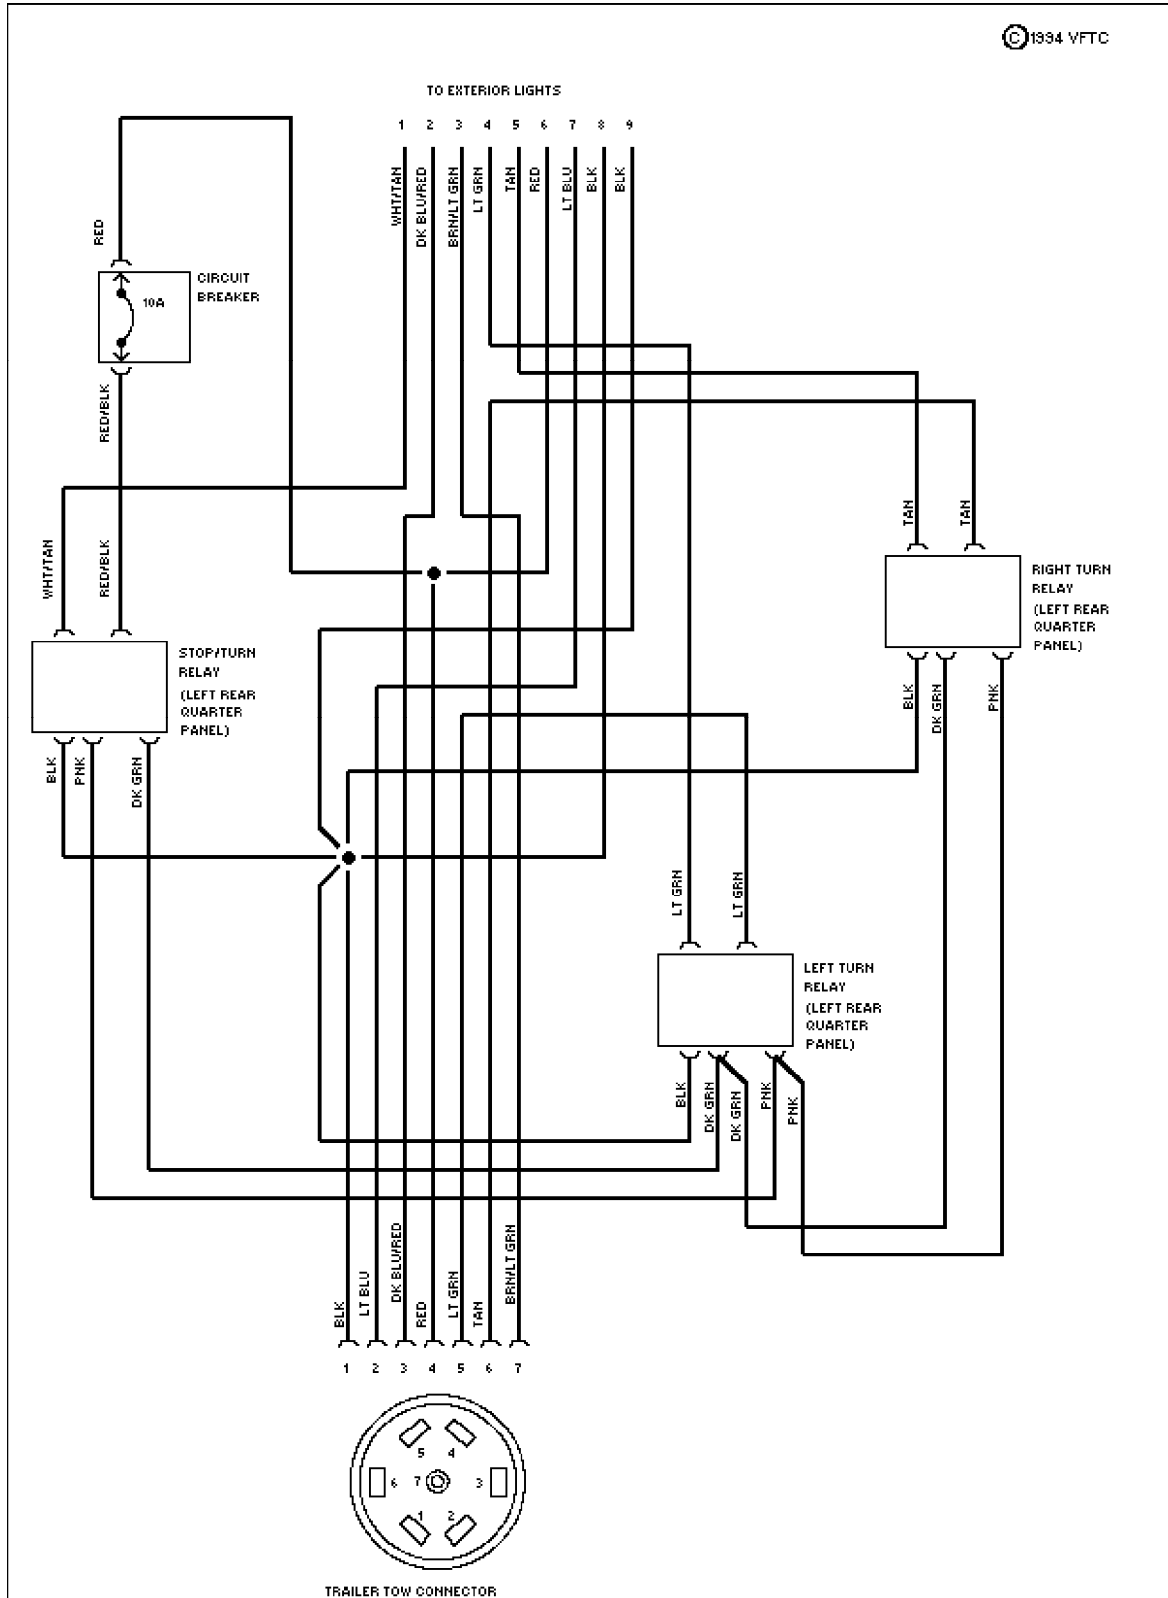

1994 Jeep Cherokee

SYSTEM WIRING DIAGRAMS

Exterior Light Circuit, W/ Trailer Tow (2 of 2) (p. 10)

1994 Jeep Cherokee

© 1994 VFTC

SYSTEM WIRING DIAGRAMS

Exterior Light Circuit, W/O Trailer Tow (p. 11)

1994 Jeep Cherokee