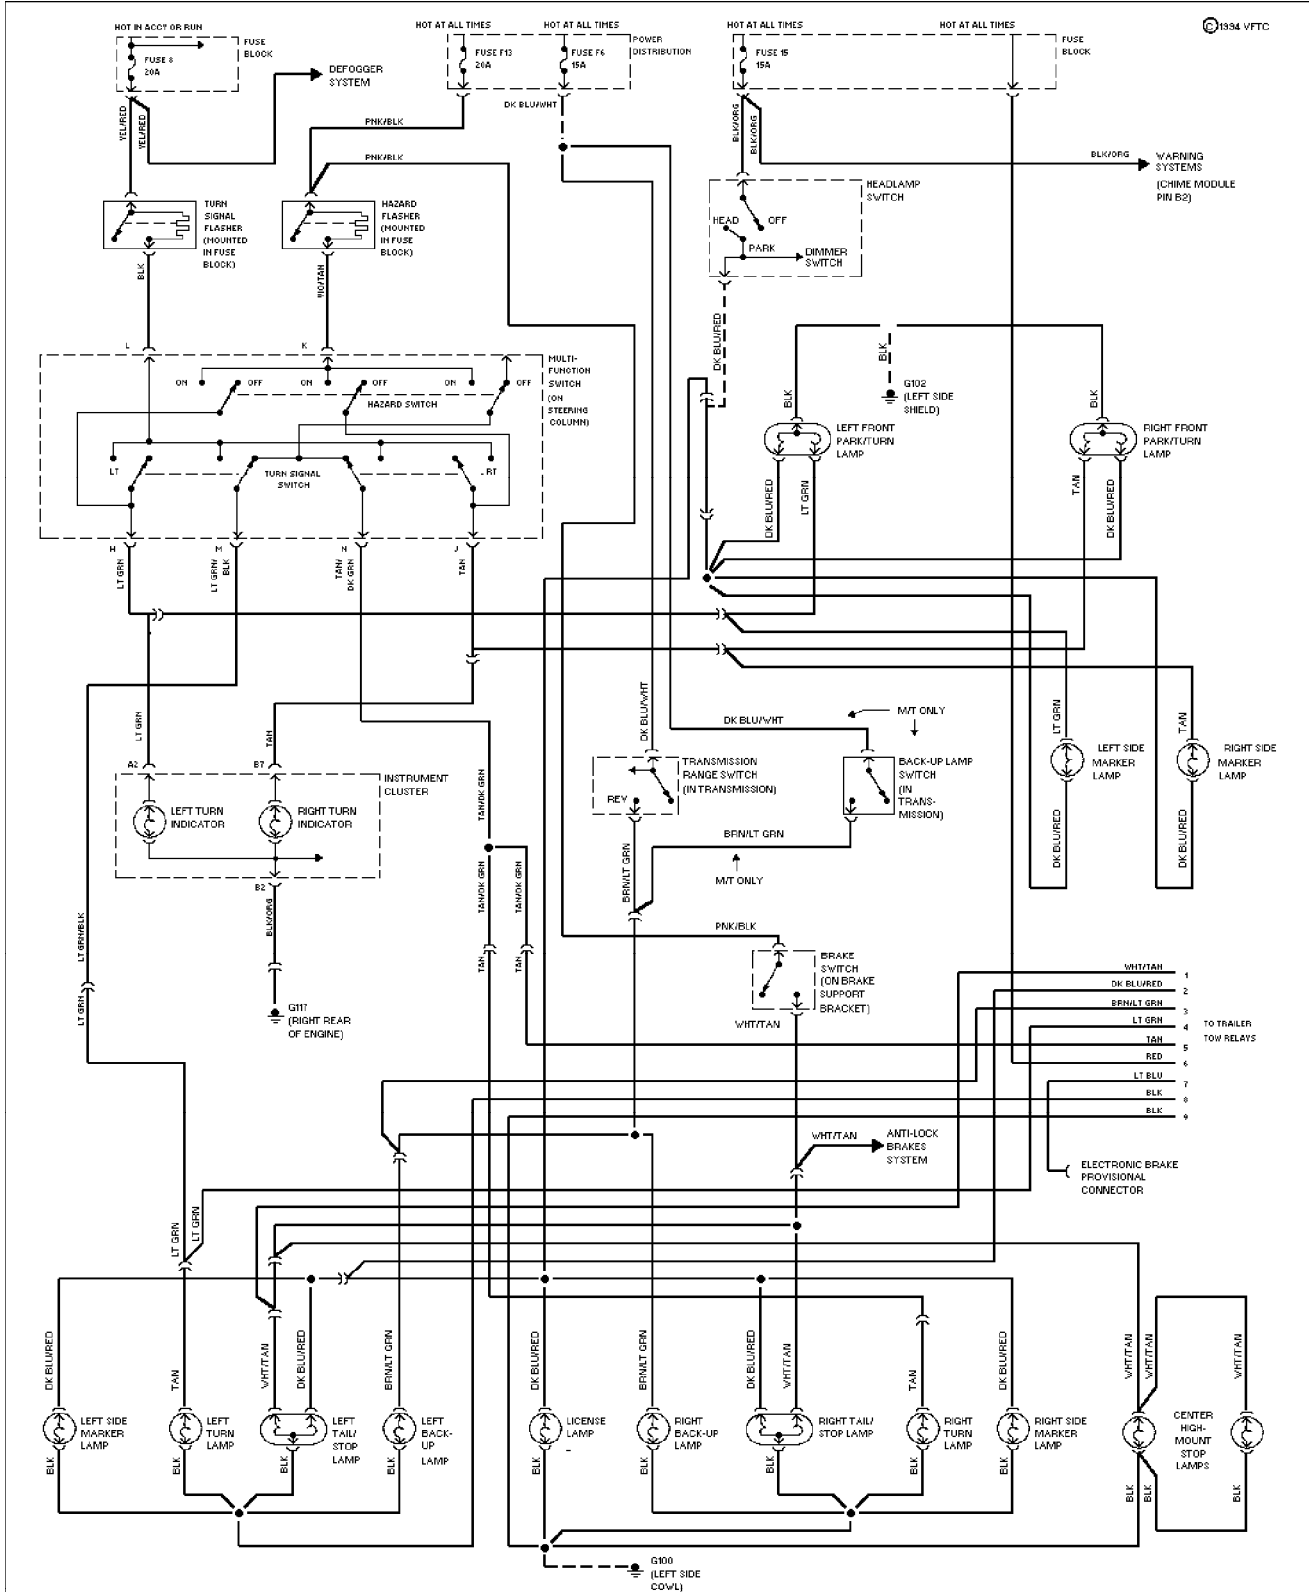

Cruise Control Circuit (p. 3)

1994 Jeep Cherokee

©1994 VPTC

98928

SYSTEM WIRING DIAGRAMS

Defogger Circuit (p. 4)

1994 Jeep Cherokee

SYSTEM WIRING DIAGRAMS

2.5L, Engine Performance Circuits (2 of 2) (p. 6)

1994 Jeep Cherokee

SYSTEM WIRING DIAGRAMS

4.0L, Engine Performance Circuits (2 of 2) (p. 8)

1994 Jeep Cherokee

SYSTEM WIRING DIAGRAMS

Exterior Light Circuit, W/ Trailer Tow (1 of 2) (p. 9)

1994 Jeep Cherokee

SYSTEM WIRING DIAGRAMS

Exterior Light Circuit, W/ Trailer Tow (2 of 2) (p. 10)

1994 Jeep Cherokee

© 1994 VFTC

SYSTEM WIRING DIAGRAMS

Exterior Light Circuit, W/O Trailer Tow (p. 11)

1994 Jeep Cherokee