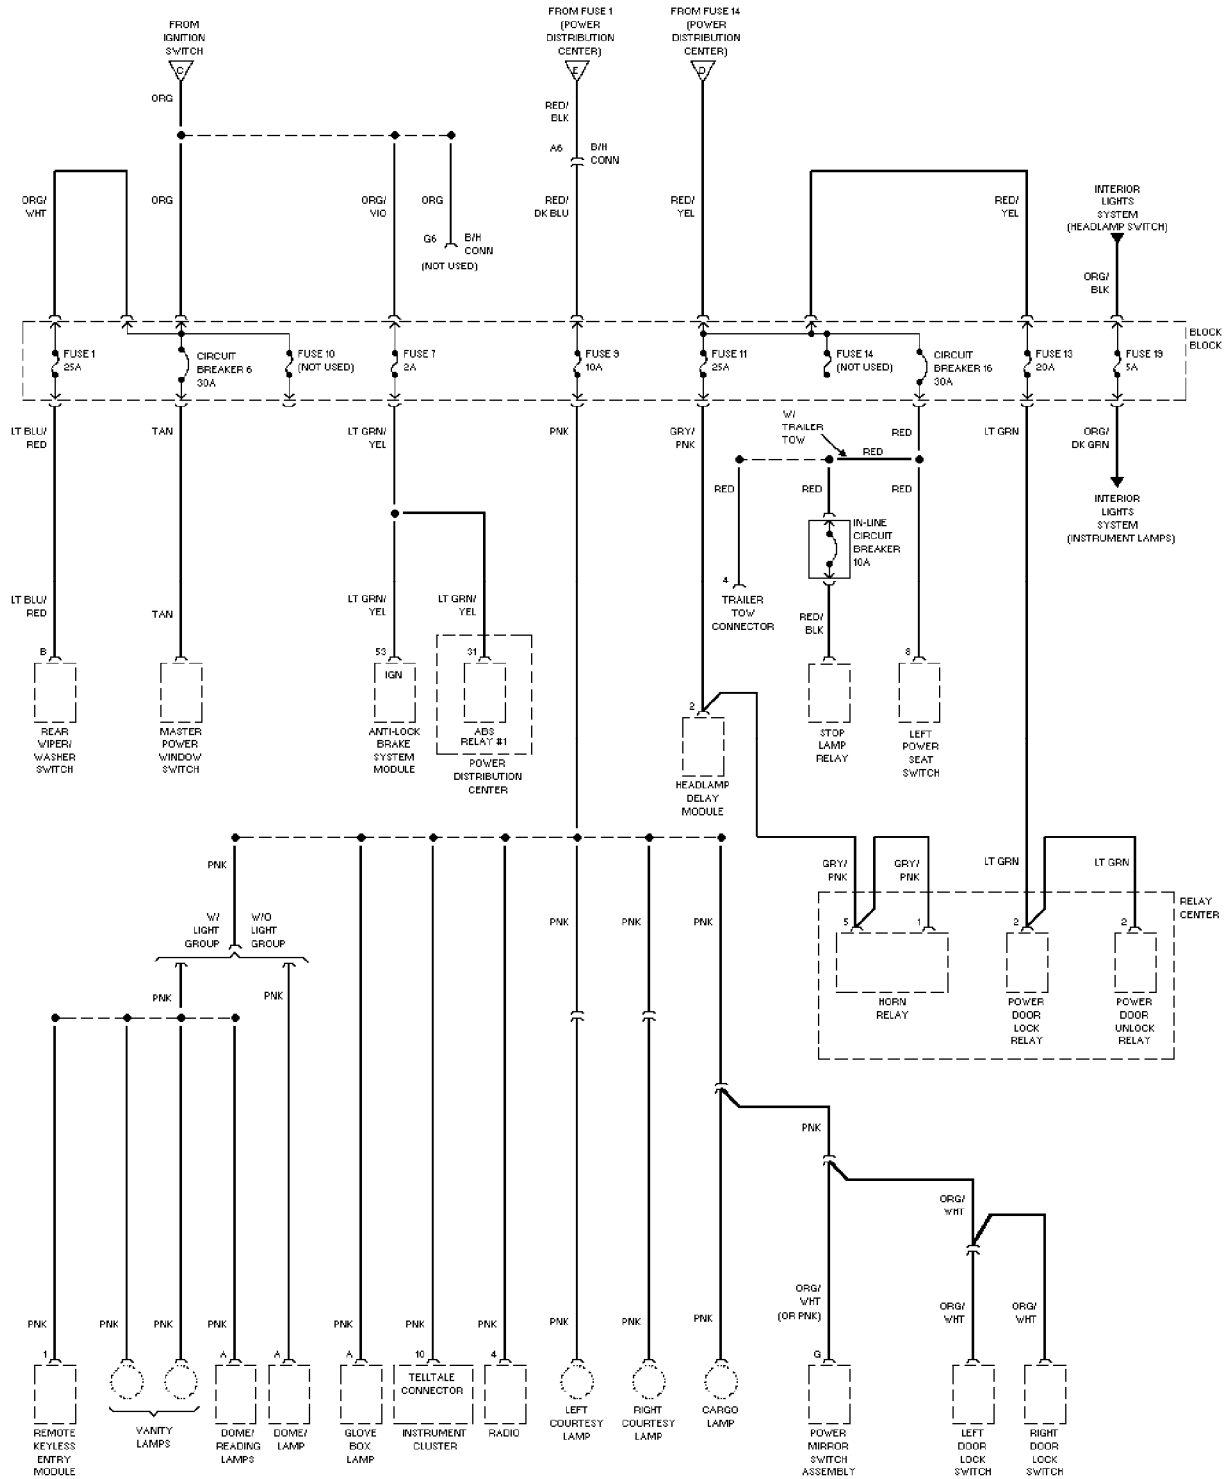

1994 Jeep Cherokee

©1994 VFTC

SYSTEM WIRING DIAGRAMS

Instrument Cluster Circuit (p. 17)

1994 Jeep Cherokee

SYSTEM WIRING DIAGRAMS

Overhead Console Circuit (p. 18)

1994 Jeep Cherokee

© 1994 VFTC

SYSTEM WIRING DIAGRAMS

Interior Light Circuit (2 of 2) (p. 20)

1994 Jeep Cherokee

SYSTEM WIRING DIAGRAMS

Power Distribution Circuit (1 of 3) (p. 21)

1994 Jeep Cherokee

©1994 VFTC

SYSTEM WIRING DIAGRAMS

Power Distribution Circuit (2 of 3) (p. 22)

1994 Jeep Cherokee

©1994 VFTC

SYSTEM WIRING DIAGRAMS

Power Distribution Circuit (3 of 3) (p. 23)

1994 Jeep Cherokee

©1994 VFTC

SYSTEM WIRING DIAGRAMS

Door Lock & Keyless Entry Circuit (p. 24)

1994 Jeep Cherokee

SYSTEM WIRING DIAGRAMS

Power Mirror Circuit (p. 25)

1994 Jeep Cherokee

© 1994 VFTC

SYSTEM WIRING DIAGRAMS