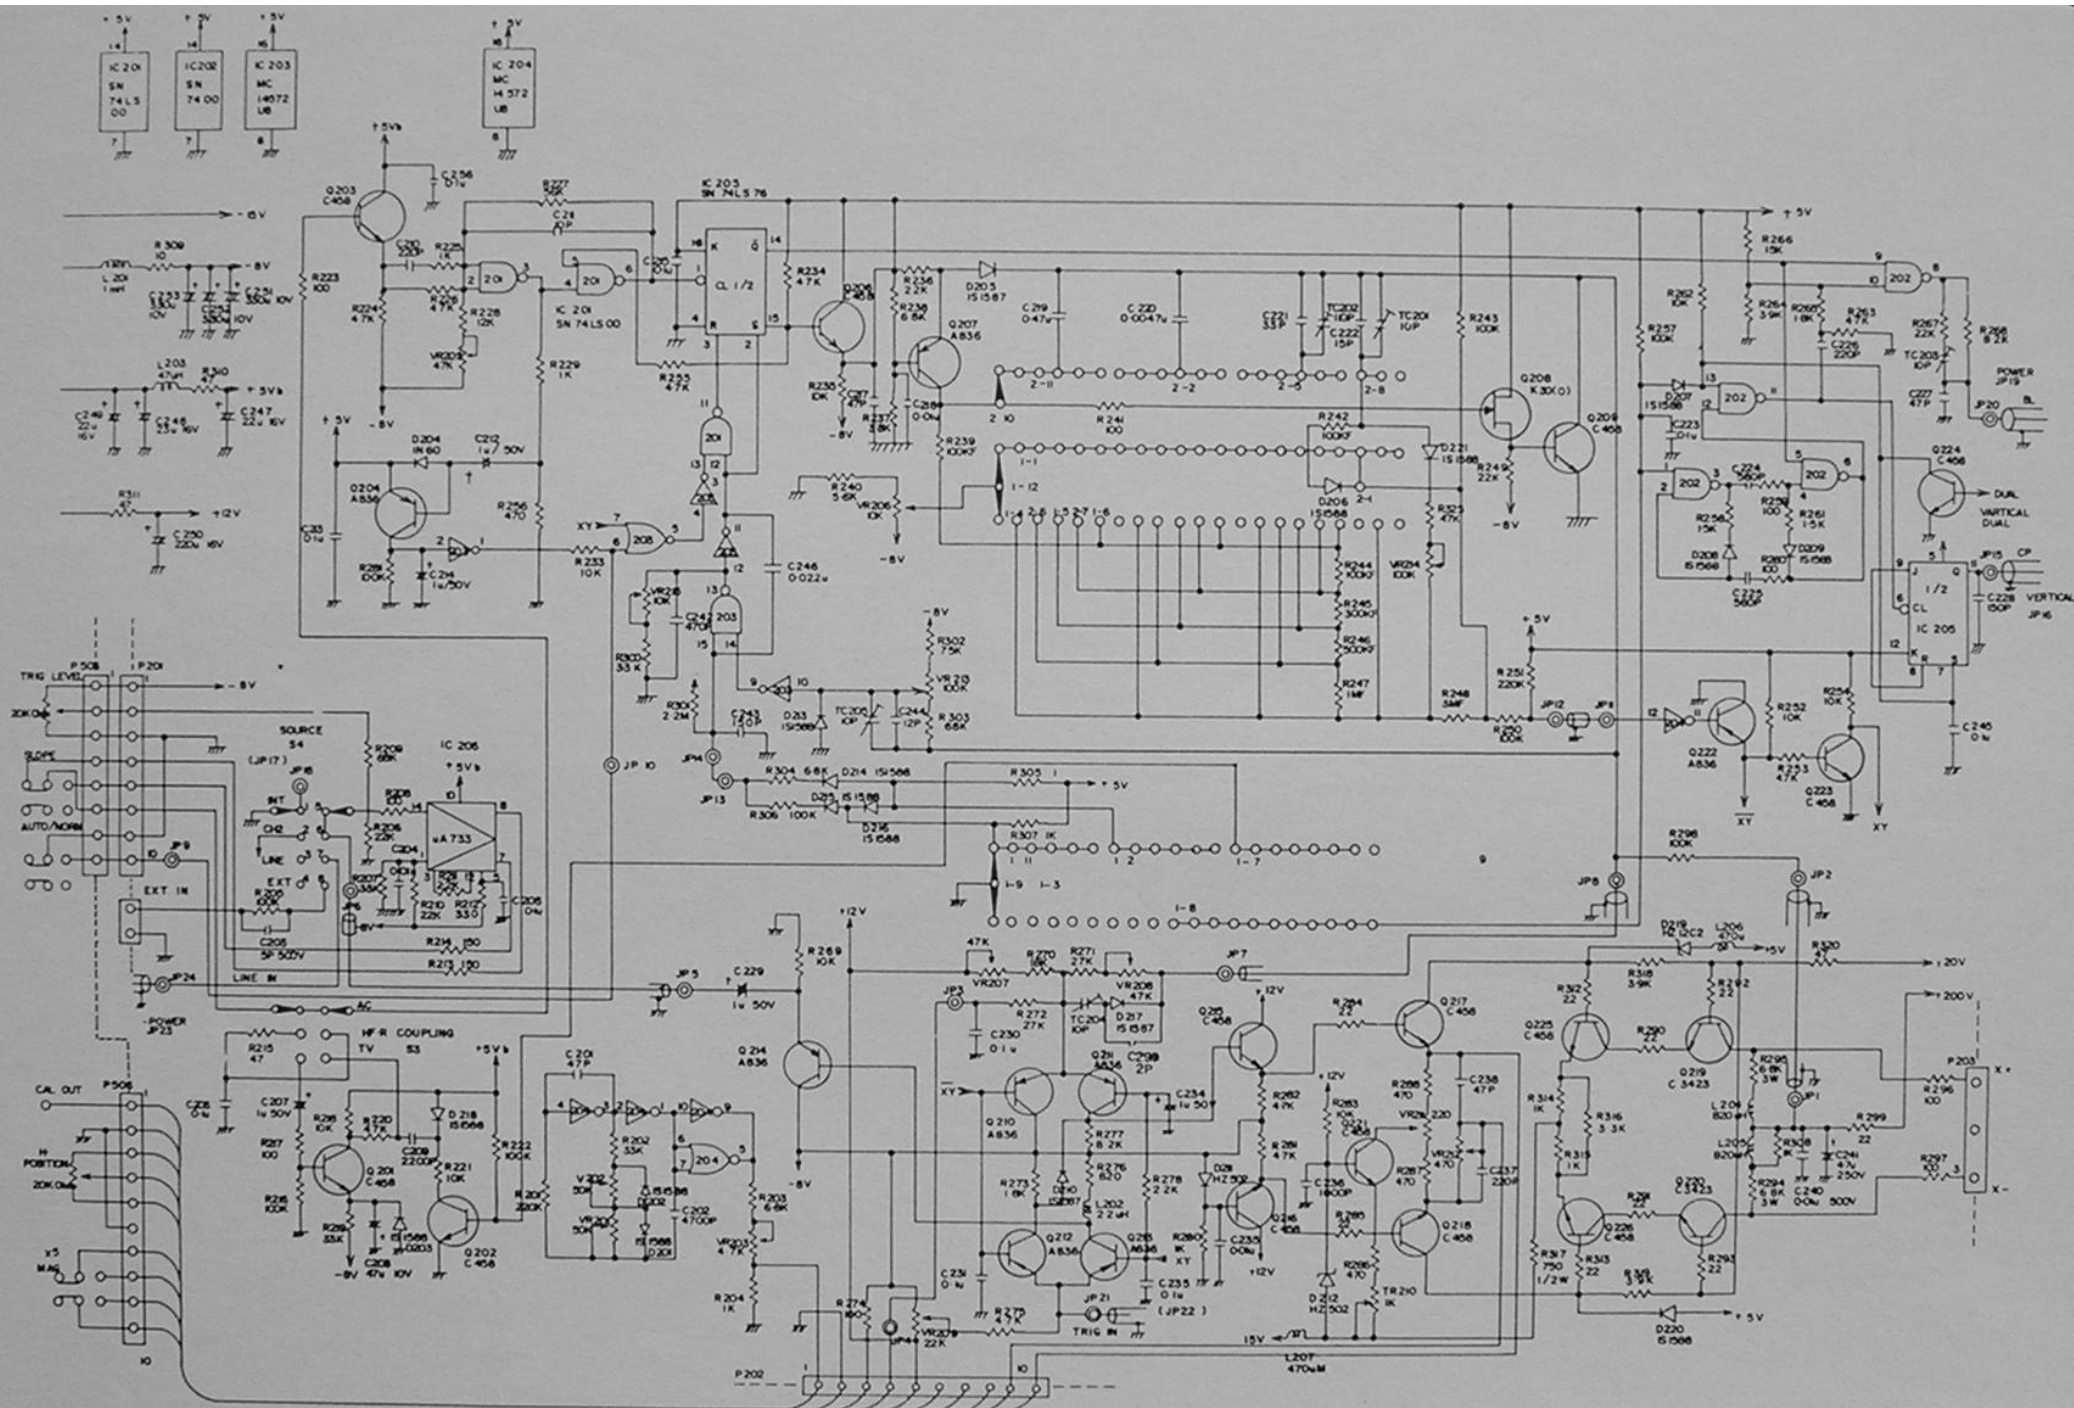

MODEL 3502 VERTICAL AMP

MODEL 3502 TIME BASE