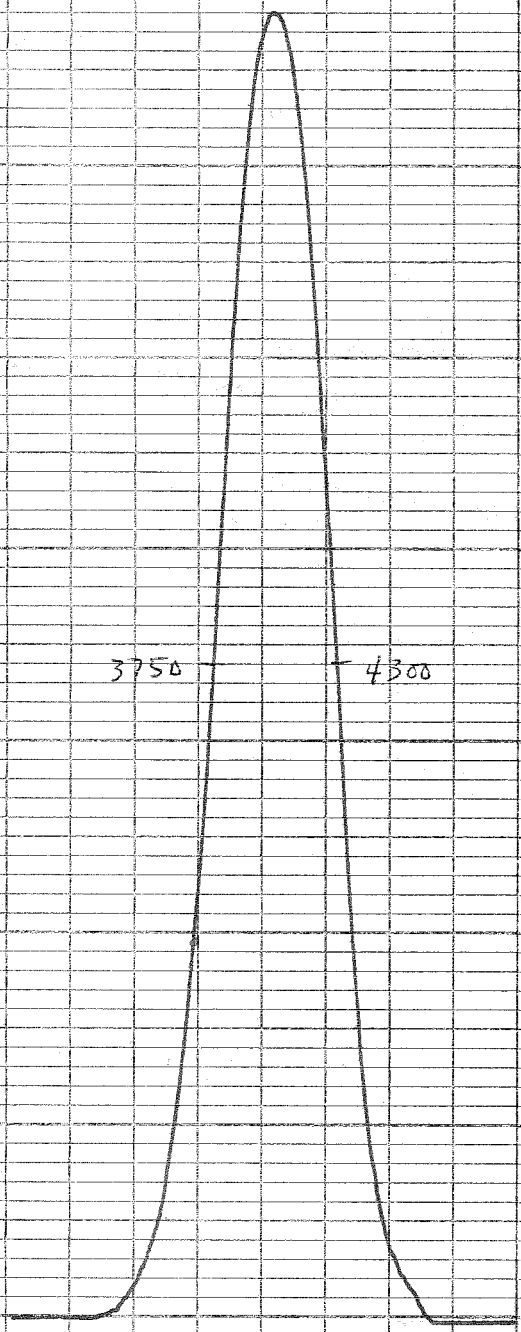

1.0

0.9

0.8

0.7

0.6

0.5

0.4

0.3

0.2

0.1

0.0

Corion

WAVELENGTH 4025
 BANDWIDTH 550
 BLOCKING 5751
 SIZE 5751

WAVELENGTH 5705
 BANDWIDTH 100
 BLOCKING 57385
 SIZE 57385 #3

Corion