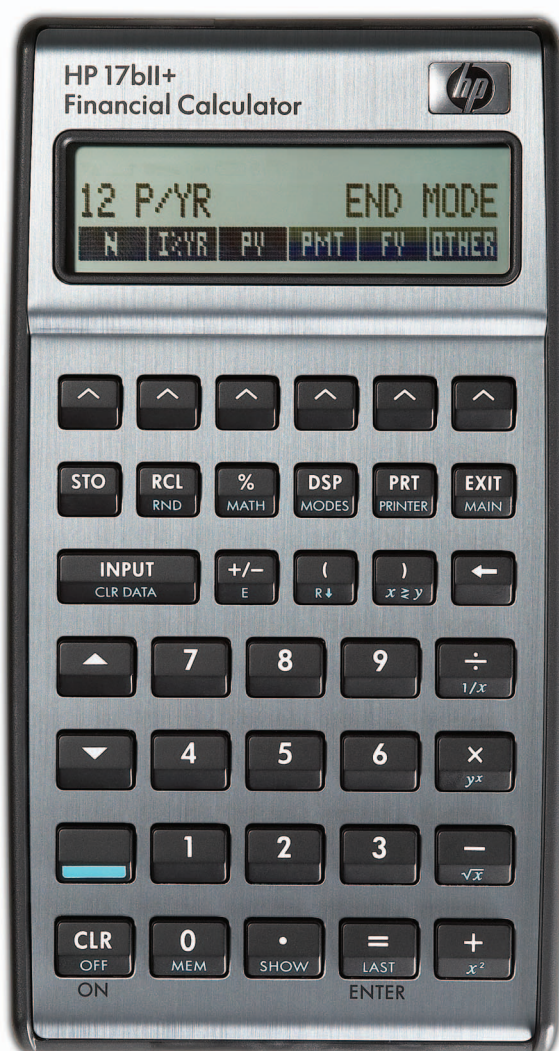

HP 17bII+

Financial Calculator

Ideal for real estate, finance and business professionals, the HP 17bII+ features a simple keyboard, 250 menu-driven functions, RPN*, and algebraic entry-system logic.

Enhanced power yet easy to use

The HP 17bII+ offers clear and informative menu-driven functionality, over 250 built-in functions, 28KB memory, plus the HP Solve application**.

- Over 250 menu-driven, easy-to-use functions for financial and statistical tasks
- Handle the heaviest workloads and work more efficiently thanks to 28KB of memory
- Enter and store an equation then use it to solve any variable using the HP Solve application**
- Access applications and find solutions fast with menus, prompts and messages on large 2-line display

HP 17bII+

Specifications

The HP 17bII+ Financial Calculator includes all the features of the HP 12c Platinum plus:

- 2 line 22 character display
- HP Solve Application**
- Customizable, menu-drive operation
- Built-in clock, calendar, alarm and message entry
- Over 250 built-in functions
- 28KB of memory